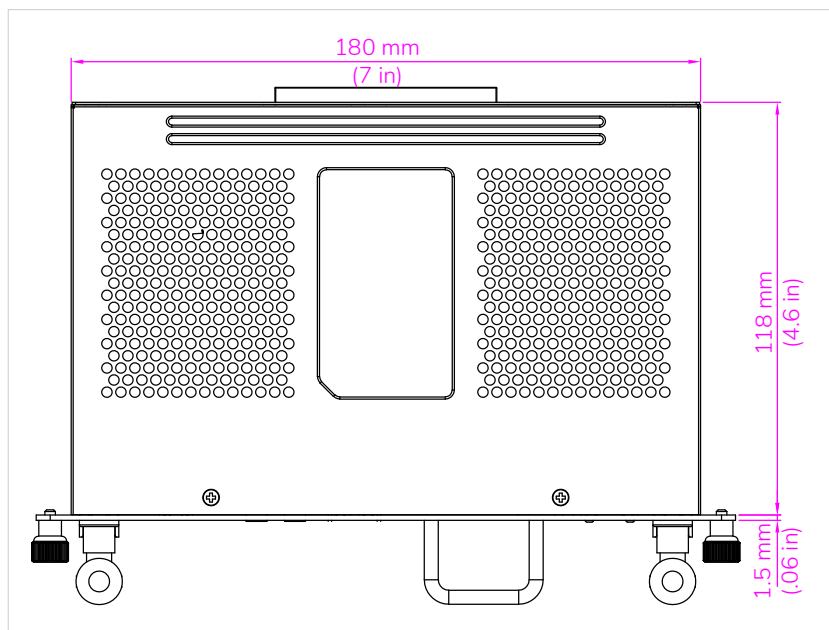

TECHNICAL DRAWINGS

Top view