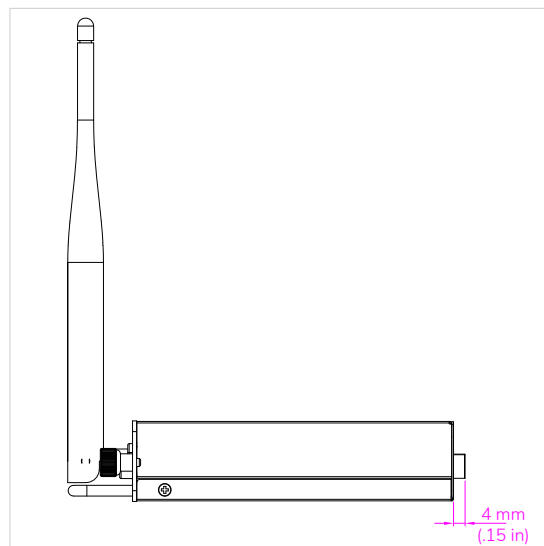

PHYSICAL SPECIFICATIONS

Product Dimensions	200 x 120 x 30 mm (7.9 x 4.7 x 1.2 in)
Packed Dimensions	267 x 214 x 70 mm (10.5 x 8.4 x 0.28 in)
Net Weight	0.7 kg (1.5 lbs)
Packed Weight	1.1 kg (2.4 lbs)

PACKED CONTENTS

SUPPORT

For all Promethean products, visit Support.PrometheanWorld.com.

TECHNICAL DRAWINGS

Top view

Side view

Front view

Promethean OPS-M 2021 SS 02/21 v1.4 EN

© 2021 Promethean Limited. All rights reserved. Promethean Ltd. is the owner of a number of trademarks in several jurisdictions across the world including but not limited to Promethean and the Promethean logo. All third-party trademarks (including logos and icons) referenced by Promethean remain the property of their respective owners. Unless specifically identified as such, Promethean's use of third-party trademarks does not indicate any relationship, sponsorship, or endorsement between Promethean and the owners of these trademarks. Applicable Terms and Conditions for warranty and support available at PrometheanWorld.com/Warranty. All weights and dimensions are approximate. Product specifications are subject to change without notice. PrometheanWorld.com.