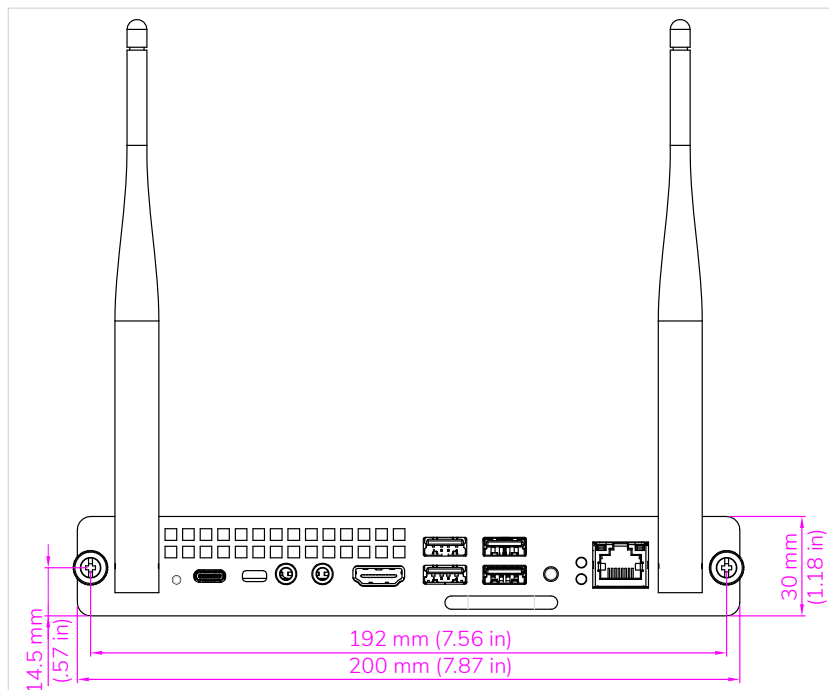

PHYSICAL SPECIFICATIONS

Product Dimensions	200 x 120 x 30 mm (7.9 x 4.7 x 1.2 in)
Packed Dimensions	267 x 214 x 70 mm (10.5 x 8.4 x 0.28 in)
Net Weight	0.7 kg (1.5 lbs)
Packed Weight	1.1 kg (2.4 lbs)

PACKED CONTENTS

SUPPORT

For all Promethean products, visit Support.PrometheanWorld.com.

TECHNICAL DRAWINGS

Top view

Side view

Front view

Promethean OPS-M 2021 SS 02/21 v1.4 EN

© 2021 Promethean Limited. All rights reserved. Promethean Ltd. is the owner of a number of trademarks in several jurisdictions across the world including but not limited to Promethean and the Promethean logo. All third-party trademarks (including logos and icons) referenced by Promethean remain the property of their respective owners. Unless specifically identified as such, Promethean's use of third-party trademarks does not indicate any relationship, sponsorship, or endorsement between Promethean and the owners of these trademarks. Applicable Terms and Conditions for warranty and support available at PrometheanWorld.com/Warranty. All weights and dimensions are approximate. Product specifications are subject to change without notice. PrometheanWorld.com.