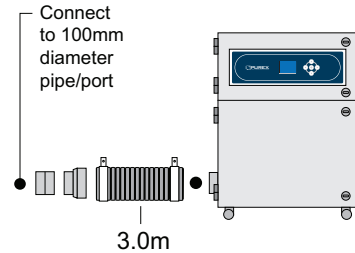

## Connection Kits

Hose End Diameter

Hose Length

Purex Inlet Diameter

**Code:** 100171   **80mm**   **3m**   **125mm**

**Code:** 100172   **100mm**   **3m**   **125mm**

**Code:** 120300   **125mm**   **3m**   **125mm**