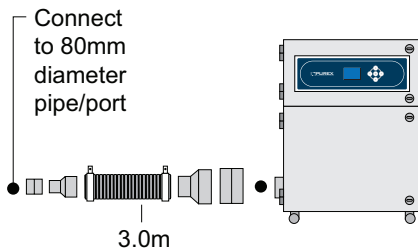

## Connection Kits

Hose End Diameter

Hose Length

Purex Inlet Diameter

**Code:** 100171   **80mm**   **3m**   **125mm**

**Code:** 100172   **100mm**   **3m**   **125mm**

**Code:** 120300   **125mm**   **3m**   **125mm**