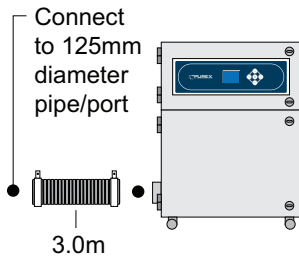

## Connection Kits

Hose End Diameter

Hose Length

Purex Inlet Diameter

**Code:** 100171   **80mm**   **3m**   **125mm**

**Code:** 100172   **100mm**   **3m**   **125mm**

**Code:** 120300   **125mm**   **3m**   **125mm**