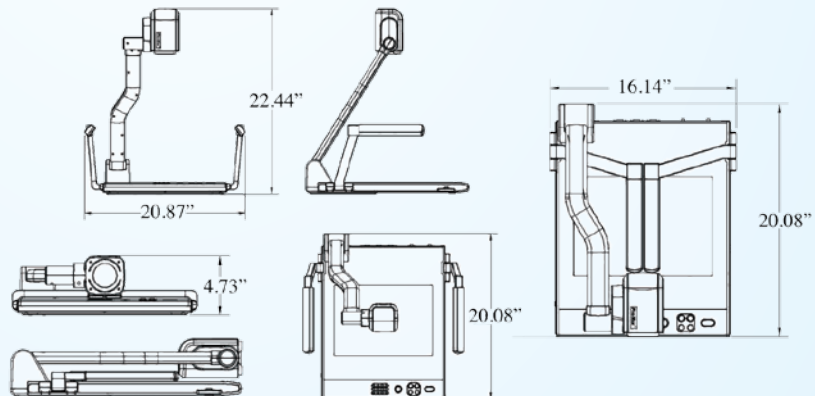

HDMI Document Camera QD3900

**High-Quality
2.0 MP Sensor**

**Motorized
Camera Head**

**HDMI
Input / Output**

**1080p
120x Optical
Quality**

INPUT/OUTPUT	
Video Inputs	HDMI, VGA (2), S-Video, C-Video
Video Output	VGA, HDMI, S-Video, C-Video
Video Scaler	Yes
Audio Input	4
Audio Output	1 (3.5mm)

CAMERA	
Image Sensor	2.0 MP CMOS
Output Resolution	XGA, SXGA, WXGA 720p, 1080p
Optical Zoom	12X
Digital Zoom	10X
Motorized Camera Head	Yes

CONTROL	
RS232 Control Document Camera	Yes
RS232 Control Projector	Yes
Input Switching	Yes
Shooting Area	12.5" x 9.5"

OTHER	
Kensington Lock ®	Yes
Weight	12 lbs
Power Consumption	20W
Dimensions (WxDxH) Setup	20" x 21" x 22.5"
Dimensions (WxDxH) Folded	20" x 16" x 4.5"

*Mac/Linux Support for selected OS versions *Need projector or LCD/LED/Plasma screen in order to project document camera image