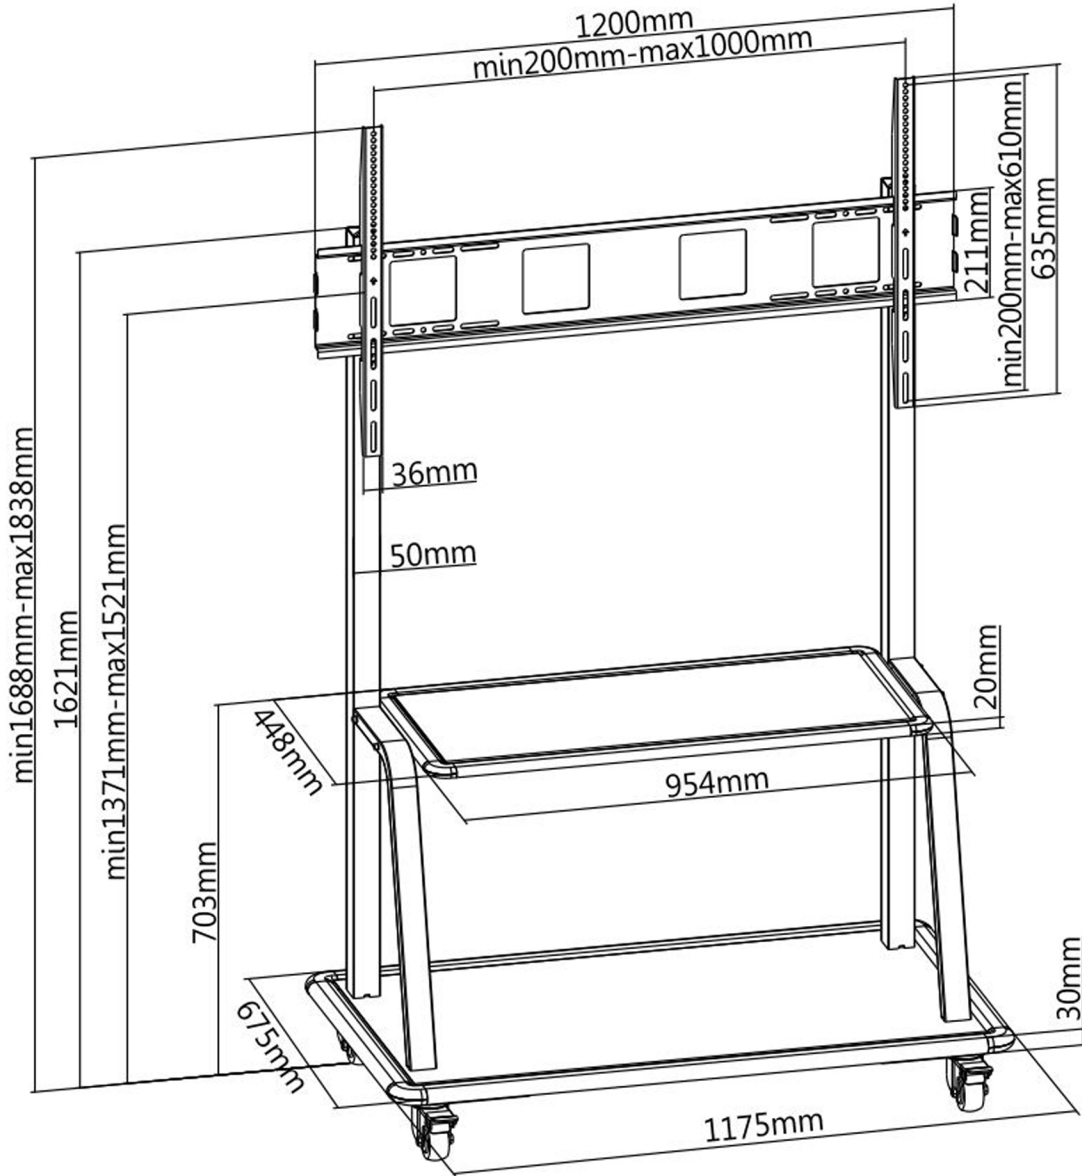

Technical Specifications

QIT-Stand G
Steel Mobile Stand

Screen Size
Max105"

VESA Compatible
200x200 300x200 300x300
400x200 400x300 400x400
600x400 800x400 800x600
900x600 1000x600

Weight Capacity
150kg/330lbs