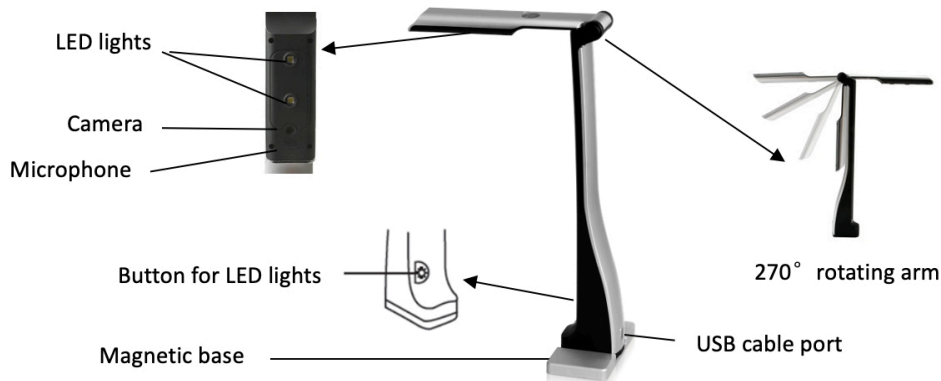

## Product Specifications

Model	QPC22
Connection	USB Plug & Play
Image Sensor	8.0 MP CMOS
Camera Rotation	270 degrees
Microphone	Built-in
LED Light	Yes
Auto Focus	Yes
Frame Rate	30 fps
Operating Systems	Windows & Mac OS
Operating Dimensions	13 x 2.5 x 1.75 in (folded) 13 x 7.5 x 1.75 in (unfolded)
Weight	1.3 lbs
Warranty	2 years

## The Basic Components

The QPC22 is designed with high quality tech that is easy to use.

**Camera:** High-definition 8 megapixel with auto focus

**Microphone:** Built-in microphone allows for video recording with sound.

**Rotating Arm:** 270 degrees of rotation allows you to record documents and objects at 90 degrees, or flip to record vertically & use as a webcam at 270 degrees.

**USB Plug & Play:** Easy USB connection to your camera with no drivers to install for use.

**Detachable Base:** A weighted magnetic base allows for more support when in use. It can be detached for easy storage, and it's made with aluminum alloy for lightweight transportation.

**LED Lights:** For increased image brightness, press and hold the LED button on the base of the document camera to turn on the built-in LED lights.