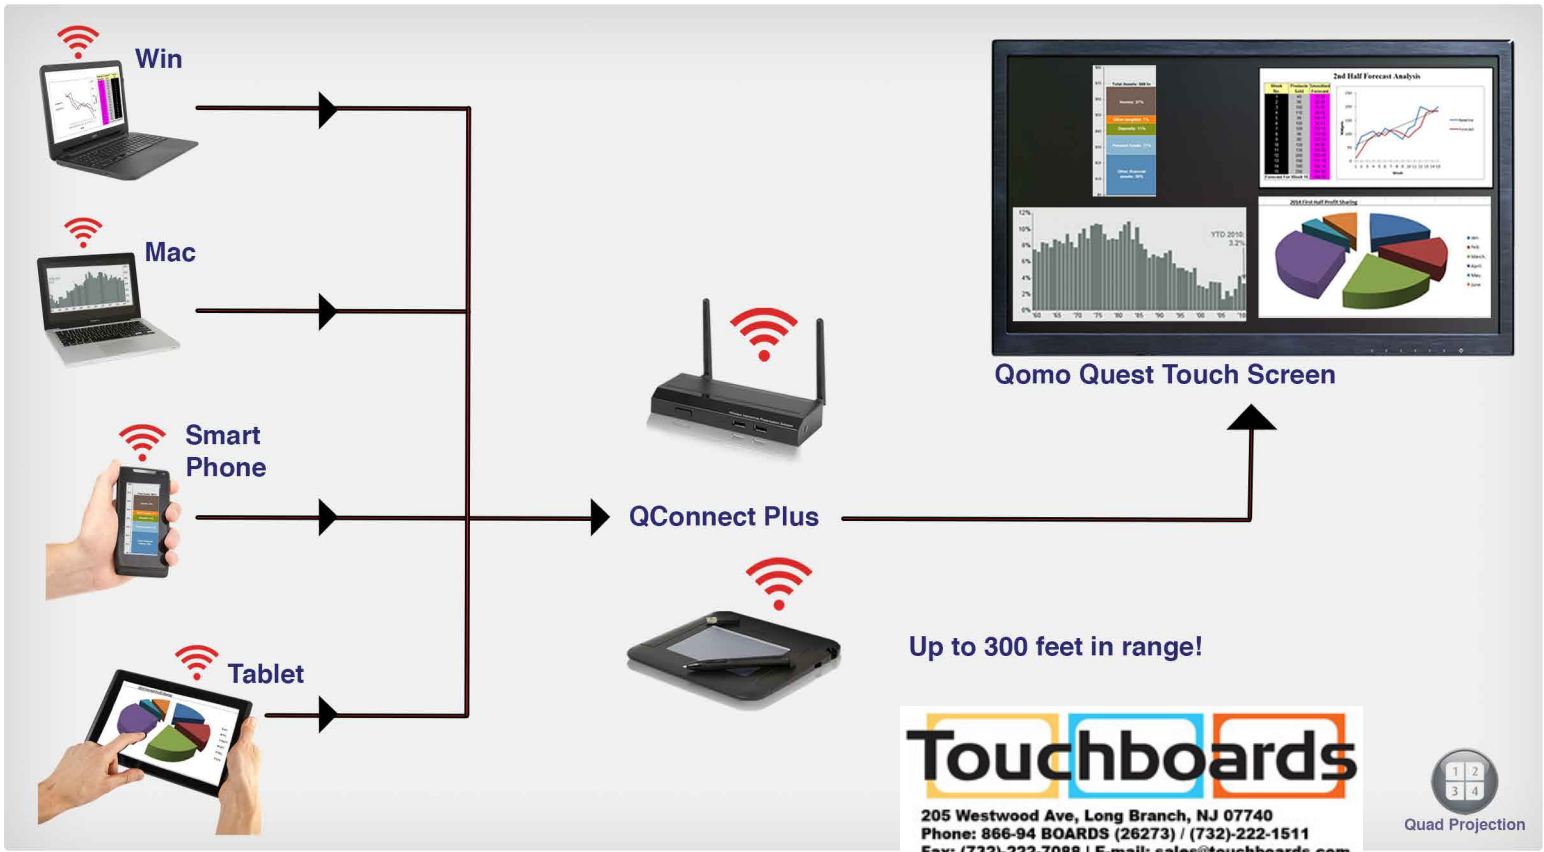

Project, Share, and Interact Wirelessly!

Built in annotation, no computer necessary!

Annotate with the software in your computer, plug and play interactivity.

DirectDraw

QConnect Plus

WebSlides: Share lessons with every device in the room by allowing audience view and save the presenting screen image in standard web browsers.

DoWiFi: Connects up to 64 PC, Mac or mobile devices via WiFi.

Conference Control: Moderate control from the device webpage.

Enterprise Network Friendly: Supports SNMP V3, FTP FW Upgrade, Supports MSI installer for Windows A.D. Software dispatch and command line execution.

Sidepad: Control your computer with a mobile device.

Wifi Doc: Directly display the screen of an iPad/iPhone or Android table/phone onto the large screen.

Sender for Galaxy: Complete mirror the image of your Samsung Galaxy device.

QSlate

Connects up to 64 PC, Mac or mobile devices (iPad, iPhone, Android phone, and tablet), and wirelessly displays documents, presentations, photos, videos, and more directly onto any large flat display panel, or projection screen at full HD 1080 resolution.