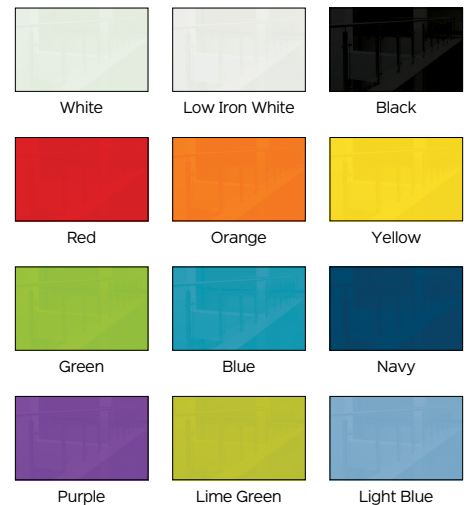

GLASS COLOR OPTIONS:

PART NO.	ITEM	DIMENSIONS	SHIP WT.
PRODUCT			
GWA406-GLOSSWHITE	Rapport Glass Wall - Basic Series (Gloss White)	4'H x 6'W	79 lbs
GWA408-GLOSSWHITE	Rapport Glass Wall - Basic Series (Gloss White)	4'H x 8'W	104 lbs
GWA412-GLOSSWHITE	Rapport Glass Wall - Basic Series (Gloss White)	4'H x 12'W	170 lbs
GWA416-GLOSSWHITE	Rapport Glass Wall - Basic Series (Gloss White)	4'H x 16'W	224 lbs
GWA406-COLOR	Rapport Glass Wall - Basic Series (Specify Color)	4'H x 6'W	79 lbs
GWA408-COLOR	Rapport Glass Wall - Basic Series (Specify Color)	4'H x 8'W	104 lbs
GWA412-COLOR	Rapport Glass Wall - Basic Series (Specify Color)	4'H x 12'W	170 lbs
GWA416-COLOR	Rapport Glass Wall - Basic Series (Specify Color)	4'H x 16'W	224 lbs
GWA406-WHITE	Rapport Glass Wall - Basic Series (Low Iron White)	4'H x 6'W	79 lbs
GWA408-WHITE	Rapport Glass Wall - Basic Series (Low Iron White)	4'H x 8'W	104 lbs
GWA412-WHITE	Rapport Glass Wall - Basic Series (Low Iron White)	4'H x 12'W	170 lbs
GWA416-WHITE	Rapport Glass Wall - Basic Series (Low Iron White)	4'H x 16'W	224 lbs

Shipping weights are listed on a per item basis and may vary based on quantities ordered. Dimensions on all glass dry erase markerboards are estimated and may vary slightly.

*Ships UPS.

**Ships UPS with large package surcharge or additional handling fee.