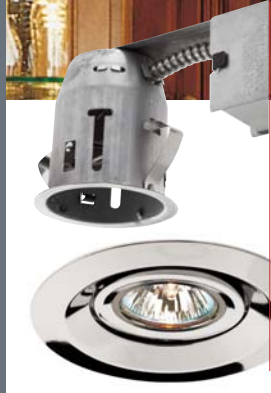

HALOGEN recessed 50 W (ceiling)

This halogen fixture is designed for ceiling installation, providing general lighting in kitchens, living rooms, hallways, or anywhere fashionable and functional lighting is required.

- + Made of die-cast aluminum
- + Choose a casing: MR16 (N° **1020550**) for low-voltage (with transformer) or GU10 for line voltage (N° **1020060**)

The recessed ceiling line is composed of many components including trims, bulbs, fixtures (recessed can), insulation boxes, and vapor barriers. Each component is sold separately.

- **01620**
  MR16 20W
- **01635**
  MR16 35W
- **101050**
  GU10 50W
- 2,000 h
  to 4,000 h
- 4 19/32"
  (117 mm)

Product	Finish
6440030	white
64400139	aged silver
64400175	brushed chrome
64400195	brushed nickel

REQUIRED **1020550** 3 5/8" can for MR16 (with transformer) or **1020060** 3 5/8" can for GU10
OPTIONAL MR16 halogen bulb: **01620** (20W), **01635** (35W), GU10 halogen bulb: **101050** (50W), **10201000** Plastic vapor barrier, **1020400E** Insulation box