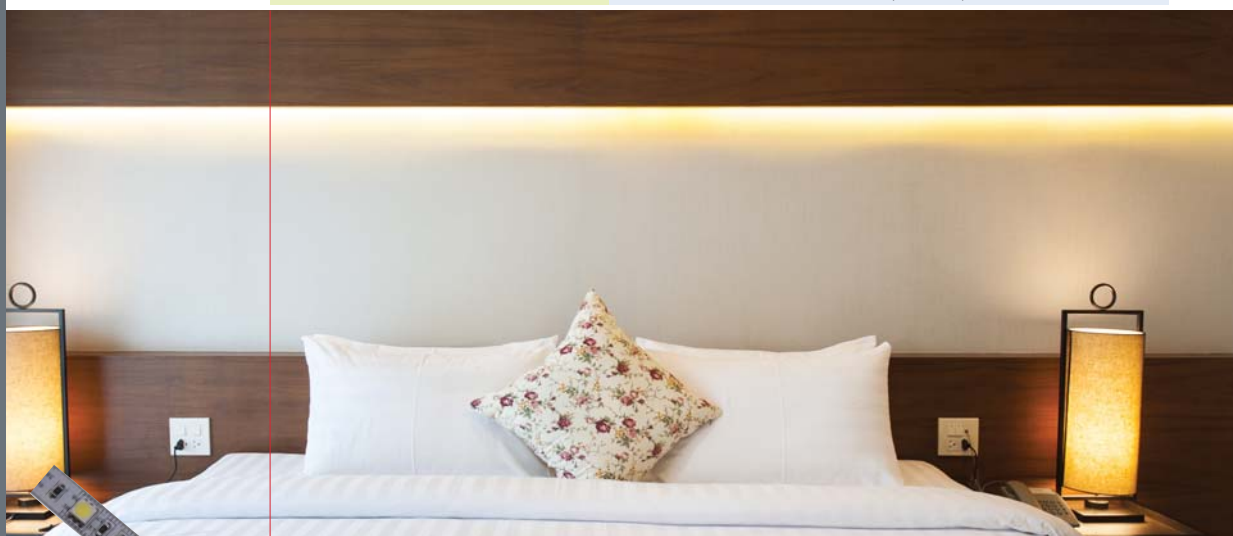

OPTIONAL FOR LED LUMINO

"L" connector:
712L121 cool white
712L124 neutral white
712L122 warm white.
"T" connector:
712T121 cool white
712T124 neutral white
712T122 warm white.
"X" connector:
712X121 cool white
712X124 neutral white
712X122 warm white.
Connecting cable:
71202090 (20" black)
71204090 (40" black)
71207990 (79" black)
71202030 (20" white)
71204030 (40" white),
71207930 (79" white),
71247030 4 level dimming control unit for tape light

Product	Light	Finish
712121	cool white	white
712122	warm white	white
712124	neutral white	white