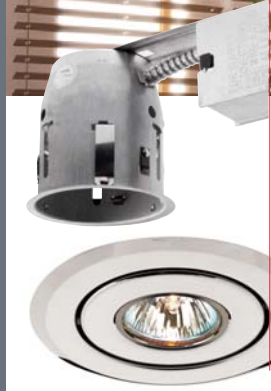

Required: **1020550** 3 5/8" can for MR16 (with transformer) or **1020060** 3 5/8" can for GU10

HALOGEN recessed and swivel 50 W (ceiling)

This halogen fixture is designed for ceiling installation, providing general lighting in kitchens, living rooms, hallways, or anywhere directional lighting is required.

- + Swivels to direct light where needed
- + Choose a casing: MR16 (N° **1020550**) for low-voltage (with transformer) or GU10 for line voltage (N° **1020060**)

- **01620**
  MR16 20W
- **01635**
  MR16 35W
- **101050**
  GU10 50W
- 2,000 h
  to 4,000 h
- 3 5/8"
  (92 mm)
- 18°

Product	Finish
624030	white
6240195	brushed nickel
6240AB	antique brass
62400RB	oiled bronze