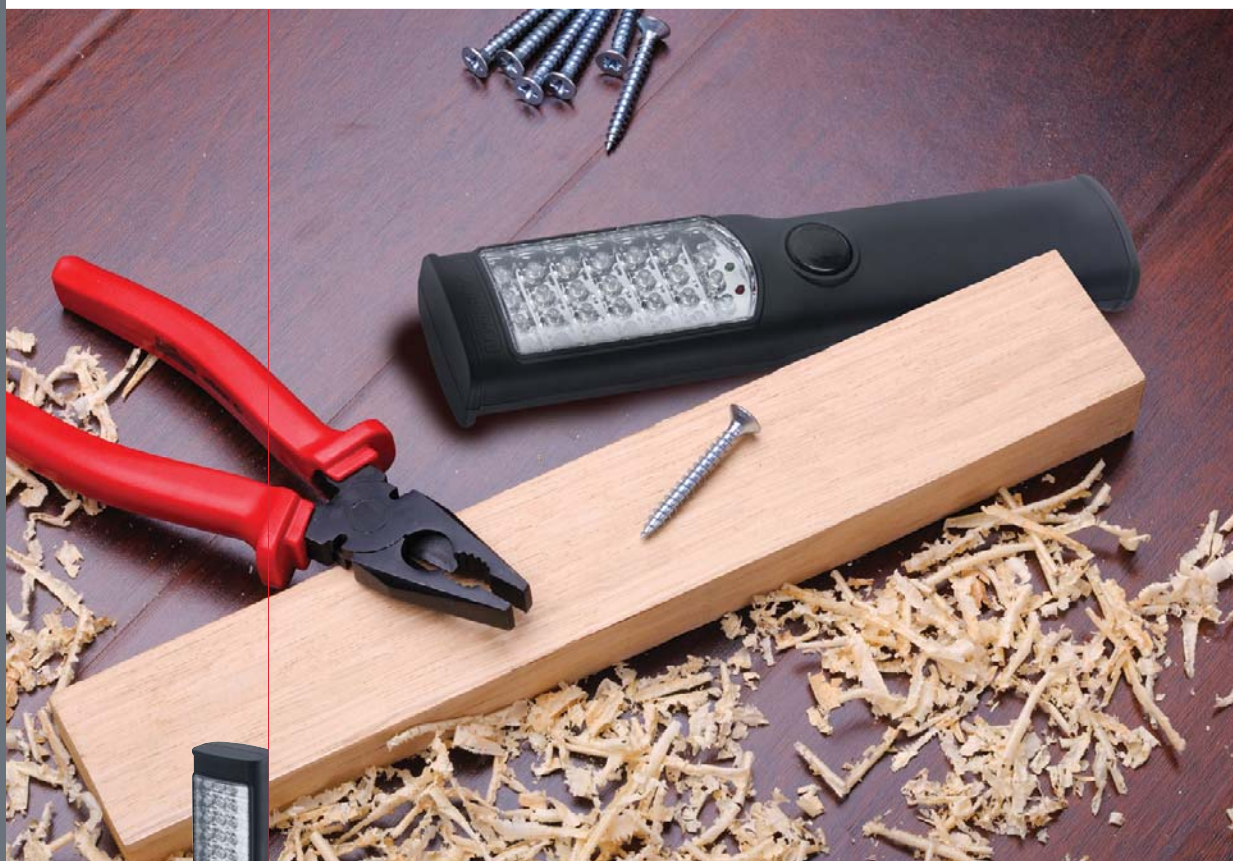

Belt clip for easy carrying. High strength magnet for hands free use. Docking station with keyholes for mounting option.

Steel hook for hanging or multi positioning.

- 1.6W
- 50,000 h
- 2 1/4" (57 mm)
- 1/2" (13 mm)
- 9 3/4" (248 mm)