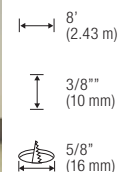

LED

Required: LED power supply: **2652412** (12 W max.), **2651236** (36W max.) or **2651260** (60 W max.)

RECESSED PROFILE for LED tape Light

Richelieu new aluminum profile recessed solution fits tape light and tape light rolls.

- + Designed for installation under cabinets or within furniture
- + Can be cut easily with a miter saw

Product	Lenght	Finish
30145300	8' (2.43 m)	Aluminum