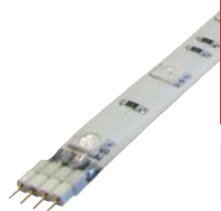

OPTIONAL FOR LED color changing flex tape light **74201742** Direct connector, **742120** 12" Connecting cable, **7425742** "L" Connector, **74251742** "T" Connector, **7425X742** "X" Connector

Kit includes: 12" color changing flexible tape light, direct connector, power supply, control module and remote control.

Product	Description
742312742	LED 5' max. kit, color changing
7423812742	LED 8' max. kit, color changing
74212742	LED 12" add on, color changing