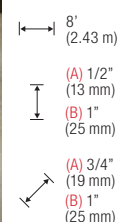

SURFACE MOUNTED PROFILE for LED tape Light

- + Mounting brackets and end caps sold separately
- + 45° mounting hardware solution available separately

Product	Lenght	Finish
30141210	8' (2.43 m)	Aluminum

Includes one 8' aluminum profile with lens cover.

45° CORNER PROFILE for LED tape Light

Light up the corners in cabinets, closets, behind cabinets and anywhere where you need angled lighting.

- + Mounting brackets and end caps sold separately
- + 45° light beam allows for light to be directed away from eyes

Product	Lenght	Finish
30142010	8' (2.43 m)	Aluminum

Includes one 8' aluminum profile with lens cover.