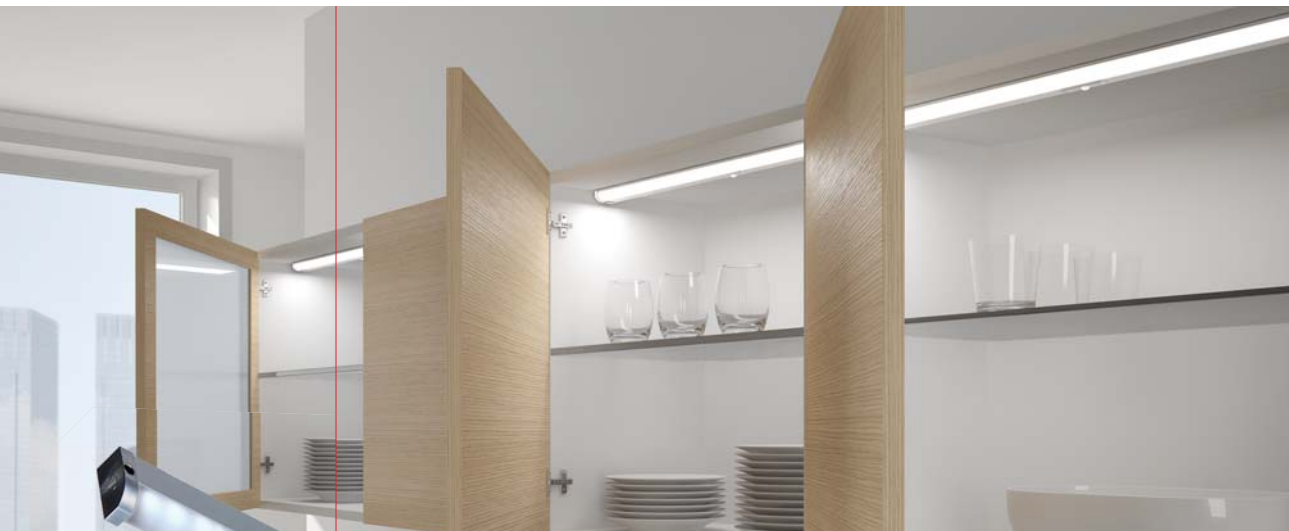

LED

Required: LED power supply: **51215** (15W max.) or **51230** (30W max.)

1.92W, 2.61W, 4.08W or 5.92W

50,000 h

1 7/16" (37 mm)

11/16" (17 mm)

LED LEAF for cabinets

LED Leaf is perfectly designed for inside cabinet applications. Equipped with an electronic presence sensor, the sensor detects when doors are open lighting immediately. When the door is closed, it will wait for 30 sec. before automatically shutting off.

+ Made in Italy exclusively for Richelieu

Product	Light	Length/W	Finish
108120410	neutral white	16.1"/1.92W	aluminum
108120560	neutral white	22"/2.64W	aluminum
108120860	neutral white	33.8"/4.08W	aluminum
108121160	neutral white	45.7"/5.52W	aluminum