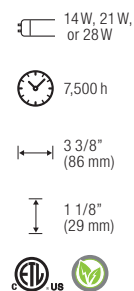

Product	Length/W	Finish
94ES1424100	24" / 14 W	silver
94ES2136100	36" / 21 W	silver
94ES2848100	48" / 28 W	silver