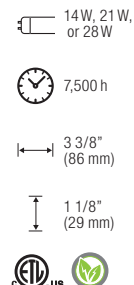

Product	Length/W	Finish
94E1424100	24" / 14 W	silver
94E2136100	36" / 21 W	silver
94E2848100	48" / 28 W	silver