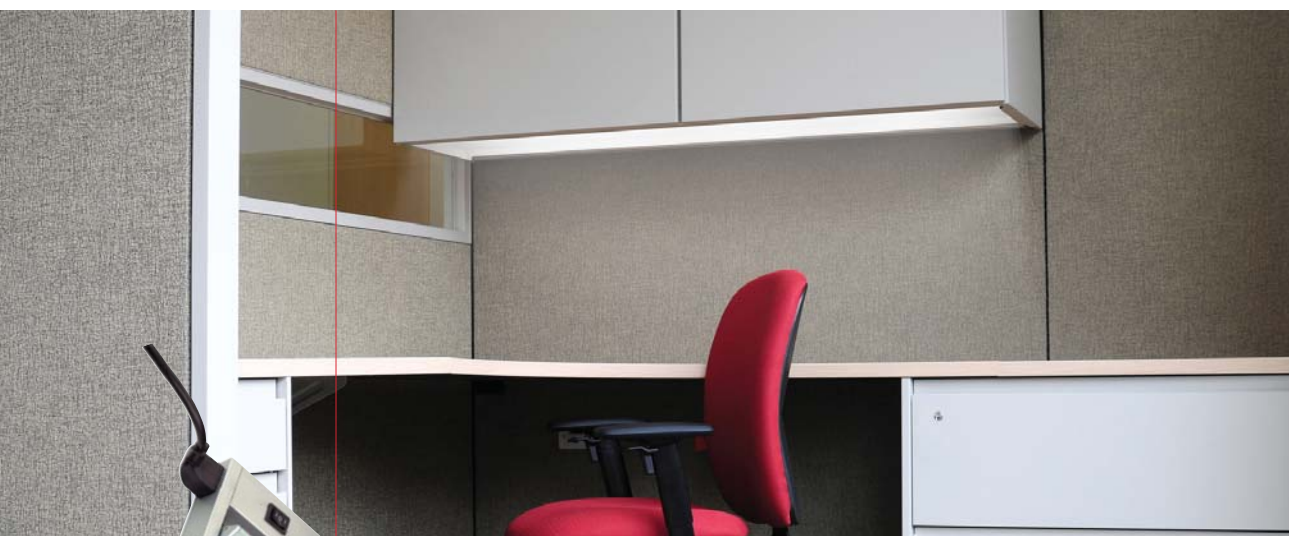

T5 FLUORESCENT PERNO with occupancy sensor

Looking for the most versatile T5 Fluorescent Task Light? Look no further, this is THE economical choice for a task lighting solution.

- + Two fixing options
- + 160° swivel feature allows the user to position the light where needed

Kit includes neutral white fluorescent T5 tube, on/off switch, occupancy sensor, 9' power cord, magnet for metal shelf installation and screw kit for wood shelf mounting.

Product	Length/W	Finish
94ES1424100	24" / 14 W	silver
94ES2136100	36" / 21 W	silver
94ES2848100	48" / 28 W	silver