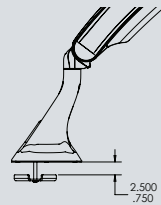

- With over 22" of gas assisted positioning, the Altissimo™ moves easily and effortlessly as users transition from seated to standing positions.
- Accommodates users ranging from the 5th percentile seated female to the 95th percentile standing male.
- The Altissimo™ cleverly mounts at the rear of the work surface and extends forward so the keyboard tray may rest below the desk surface supporting proper ergonomic positioning. Using this location for mounting allows the user to swing the unit out of the way leaving the desk surface fully accessible.
- Comes with 9.5" of counter balanced height adjustment, 45° of tilt, and 90° of portrait to landscape rotation, monitors may be ergonomically positioned for optimal viewing.
- The Altissimo™ accommodates installed technology ranging from 5 to 25 lbs, specifically supporting LCD screens that weigh between 5-20 lbs.
- The grommet mount included with the Altissimo™ Workstation promotes endless possibilities for mounting locations, through the installation of a 5/8" mounting hole.
- The C-clamp mount that is also included allows the dual directional base to be installed on either 24" or 30" deep work surfaces.
- The integral dual tray system offers a spacious keyboard and mouse platform with an adjustable tilt mechanism for comfort settings, as well as a secondary surface for placing items which need to remain close at hand while working in either a seated or standing position.
- Information sharing is seamless as the monitor tower rotates independently from the work surface through 180° left and right range.
- Tested to 20,000 cycles (with the exception of the monitor tower which is supported up to 10,000 cycles) and comes with a 5 year warranty.
- Available in Black, Silver or White.

Desk Base Forward

Desk Base Reverse

Grommet Mount

Clamp Mount

The Altissimo comes standard in a single monitor configuration and may be adapted to a Dual Monitor by the addition of the optional Dual Bracket.