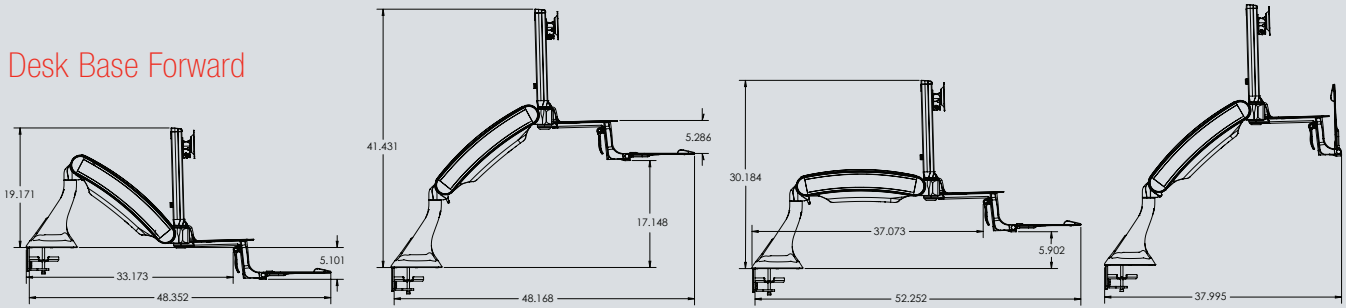

- With over 22" of gas assisted positioning, the Altissimo™ moves easily and effortlessly as users transition from seated to standing positions.
- Accommodates users ranging from the 5th percentile seated female to the 95th percentile standing male.
- The Altissimo™ cleverly mounts at the rear of the work surface and extends forward so the keyboard tray may rest below the desk surface supporting proper ergonomic positioning. Using this location for mounting allows the user to swing the unit out of the way leaving the desk surface fully accessible.
- Comes with 9.5" of counter balanced height adjustment, 45° of tilt, and 90° of portrait to landscape rotation, monitors may be ergonomically positioned for optimal viewing.
- The Altissimo™ accommodates installed technology ranging from 5 to 25 lbs, specifically supporting LCD screens that weigh between 5-20 lbs.
- The grommet mount included with the Altissimo™ Workstation promotes endless possibilities for mounting locations, through the installation of a 5/8" mounting hole.
- The C-clamp mount that is also included allows the dual directional base to be installed on either 24" or 30" deep work surfaces.
- The integral dual tray system offers a spacious keyboard and mouse platform with an adjustable tilt mechanism for comfort settings, as well as a secondary surface for placing items which need to remain close at hand while working in either a seated or standing position.
- Information sharing is seamless as the monitor tower rotates independently from the work surface through 180° left and right range.
- Tested to 20,000 cycles (with the exception of the monitor tower which is supported up to 10,000 cycles) and comes with a 5 year warranty.
- Available in Black, Silver or White.

Desk Base Forward

Desk Base Reverse

Grommet Mount

Clamp Mount

The Altissimo comes standard in a single monitor configuration and may be adapted to a Dual Monitor by the addition of the optional Dual Bracket.