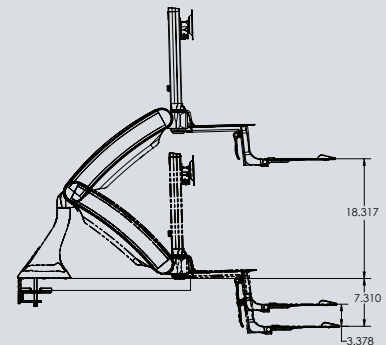

Desk Base Forward

Desk Base Reverse

Grommet Mount

Clamp Mount

The Altissimo comes standard in a single monitor configuration and may be adapted to a Dual Monitor by the addition of the optional Dual Bracket.

| Model | Colour | Tray Size | Adjustment Range | Dual Bracket |
|--------------------|---------------------|--------------------|------------------|--------------------|
| 500S2S9190 | Black/Black Accents | 9" D x 28" W | 22" | 500S2S9290 |
| 500S2S91100 | Silver/Gray Accents | | | 500S2S92100 |
| 500S2S9130 | White/Gray Accents | | | 500S2S9230 |