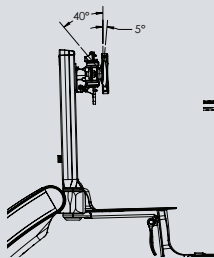

- With over 22" of gas assisted positioning, the Altissimo™ moves easily and effortlessly as users transition from seated to standing positions.
- Accommodates users ranging from the 5th percentile seated female to the 95th percentile standing male.
- The Altissimo™ cleverly mounts at the rear of the work surface and extends forward so the keyboard tray may rest below the desk surface supporting proper ergonomic positioning. Using this location for mounting allows the user to swing the unit out of the way leaving the desk surface fully accessible.
- Comes with 9.5" of counter balanced height adjustment, 45° of tilt, and 90° of portrait to landscape rotation, monitors may be ergonomically positioned for optimal viewing.
- The Altissimo™ accommodates installed technology ranging from 5 to 25 lbs, specifically supporting LCD screens that weigh between 5-20 lbs.
- The grommet mount included with the Altissimo™ Workstation promotes endless possibilities for mounting locations, through the installation of a 5/8" mounting hole.
- The C-clamp mount that is also included allows the dual directional base to be installed on either 24" or 30" deep work surfaces.
- The integral dual tray system offers a spacious keyboard and mouse platform with an adjustable tilt mechanism for comfort settings, as well as a secondary surface for placing items which need to remain close at hand while working in either a seated or standing position.
- Information sharing is seamless as the monitor tower rotates independently from the work surface through 180° left and right range.
- Tested to 20,000 cycles (with the exception of the monitor tower which is supported up to 10,000 cycles) and comes with a 5 year warranty.
- Available in Black, Silver or White.

Desk Base Forward

Desk Base Reverse

Grommet Mount

Clamp Mount

The Altissimo comes standard in a single monitor configuration and may be adapted to a Dual Monitor by the addition of the optional Dual Bracket.