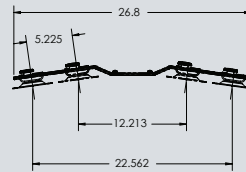

Desk Base Forward

Desk Base Reverse

Grommet Mount

Clamp Mount

The Altissimo comes standard in a single monitor configuration and may be adapted to a Dual Monitor by the addition of the optional Dual Bracket.

| Model | Colour | Tray Size | Adjustment Range | Dual Bracket |
|--------------------|---------------------|--------------------|------------------|--------------------|
| 500S2S9190 | Black/Black Accents | 9" D x 28" W | 22" | 500S2S9290 |
| 500S2S91100 | Silver/Gray Accents | | | 500S2S92100 |
| 500S2S9130 | White/Gray Accents | | | 500S2S9230 |