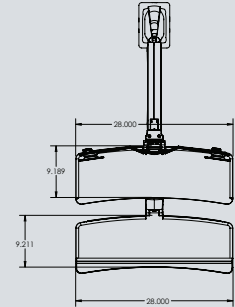

Desk Base Forward

Desk Base Reverse

Grommet Mount

Clamp Mount

The Altissimo comes standard in a single monitor configuration and may be adapted to a Dual Monitor by the addition of the optional Dual Bracket.

| Model | Colour | Tray Size | Adjustment Range | Dual Bracket |
|--------------------|---------------------|--------------------|------------------|--------------------|
| 500S2S9190 | Black/Black Accents | 9" D x 28" W | 22" | 500S2S9290 |
| 500S2S91100 | Silver/Gray Accents | | | 500S2S92100 |
| 500S2S9130 | White/Gray Accents | | | 500S2S9230 |

| | Monitor Weight (Max) | Monitor Width (Max) |
|----------------|----------------------|---------------------|
| Single Monitor | 25 lb | - |
| Dual Monitor | 8 lb ea | 11.25" |

☎ 1-866-440-0448

ergoinfo@richelieu.com