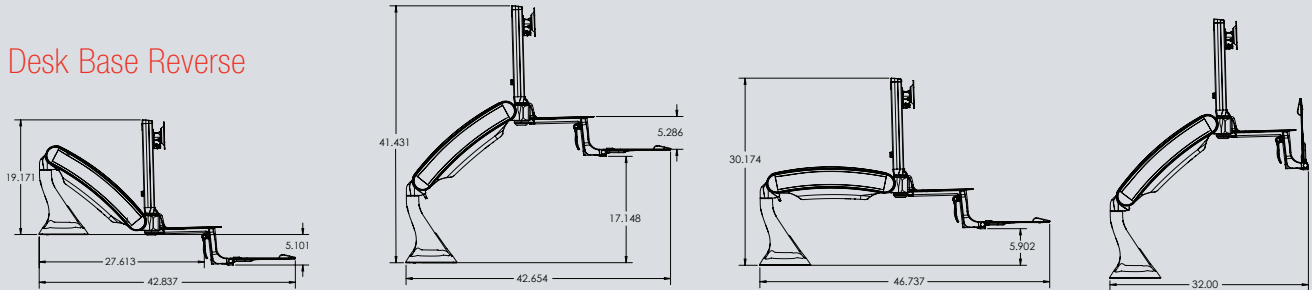

- With over 22" of gas assisted positioning, the Altissimo™ moves easily and effortlessly as users transition from seated to standing positions.
- Accommodates users ranging from the 5th percentile seated female to the 95th percentile standing male.
- The Altissimo™ cleverly mounts at the rear of the work surface and extends forward so the keyboard tray may rest below the desk surface supporting proper ergonomic positioning. Using this location for mounting allows the user to swing the unit out of the way leaving the desk surface fully accessible.
- Comes with 9.5" of counter balanced height adjustment, 45° of tilt, and 90° of portrait to landscape rotation, monitors may be ergonomically positioned for optimal viewing.
- The Altissimo™ accommodates installed technology ranging from 5 to 25 lbs, specifically supporting LCD screens that weigh between 5-20 lbs.
- The grommet mount included with the Altissimo™ Workstation promotes endless possibilities for mounting locations, through the installation of a 5/8" mounting hole.
- The C-clamp mount that is also included allows the dual directional base to be installed on either 24" or 30" deep work surfaces.
- The integral dual tray system offers a spacious keyboard and mouse platform with an adjustable tilt mechanism for comfort settings, as well as a secondary surface for placing items which need to remain close at hand while working in either a seated or standing position.
- Information sharing is seamless as the monitor tower rotates independently from the work surface through 180° left and right range.
- Tested to 20,000 cycles (with the exception of the monitor tower which is supported up to 10,000 cycles) and comes with a 5 year warranty.
- Available in Black, Silver or White.

Desk Base Forward

Desk Base Reverse

Grommet Mount

Clamp Mount

The Altissimo comes standard in a single monitor configuration and may be adapted to a Dual Monitor by the addition of the optional Dual Bracket.