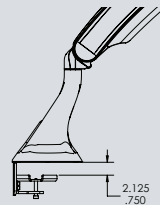

- With over 22" of gas assisted positioning, the Altissimo™ moves easily and effortlessly as users transition from seated to standing positions.
- Accommodates users ranging from the 5th percentile seated female to the 95th percentile standing male.
- The Altissimo™ cleverly mounts at the rear of the work surface and extends forward so the keyboard tray may rest below the desk surface supporting proper ergonomic positioning. Using this location for mounting allows the user to swing the unit out of the way leaving the desk surface fully accessible.
- Comes with 9.5" of counter balanced height adjustment, 45° of tilt, and 90° of portrait to landscape rotation, monitors may be ergonomically positioned for optimal viewing.
- The Altissimo™ accommodates installed technology ranging from 5 to 25 lbs, specifically supporting LCD screens that weigh between 5-20 lbs.
- The grommet mount included with the Altissimo™ Workstation promotes endless possibilities for mounting locations, through the installation of a 5/8" mounting hole.
- The C-clamp mount that is also included allows the dual directional base to be installed on either 24" or 30" deep work surfaces.
- The integral dual tray system offers a spacious keyboard and mouse platform with an adjustable tilt mechanism for comfort settings, as well as a secondary surface for placing items which need to remain close at hand while working in either a seated or standing position.
- Information sharing is seamless as the monitor tower rotates independently from the work surface through 180° left and right range.
- Tested to 20,000 cycles (with the exception of the monitor tower which is supported up to 10,000 cycles) and comes with a 5 year warranty.
- Available in Black, Silver or White.

Desk Base Forward

Desk Base Reverse

Grommet Mount

Clamp Mount

The Altissimo comes standard in a single monitor configuration and may be adapted to a Dual Monitor by the addition of the optional Dual Bracket.