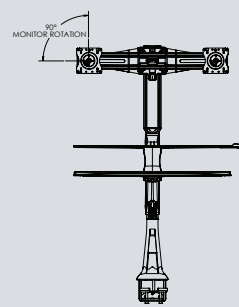

Desk Base Forward

Desk Base Reverse

Grommet Mount

Clamp Mount

The Altissimo comes standard in a single monitor configuration and may be adapted to a Dual Monitor by the addition of the optional Dual Bracket.

| Model | Colour | Tray Size | Adjustment Range | Dual Bracket |
|--------------------|---------------------|--------------------|------------------|--------------------|
| 500S2S9190 | Black/Black Accents | 9" D x 28" W | 22" | 500S2S9290 |
| 500S2S91100 | Silver/Gray Accents | | | 500S2S92100 |
| 500S2S9130 | White/Gray Accents | | | 500S2S9230 |