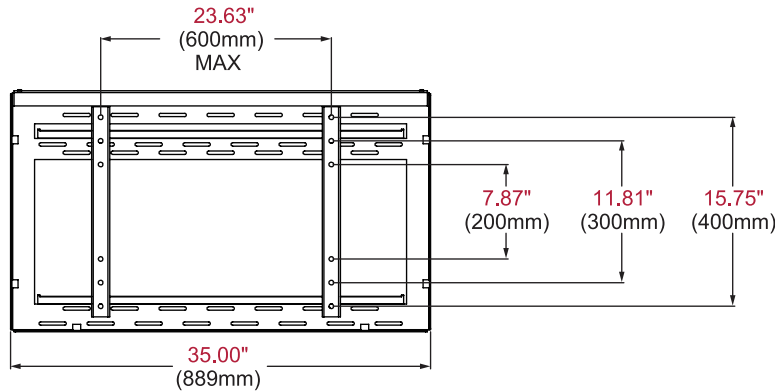

Side View with Display Attached

Wall Plate Spacers (sold separately)

DS-VW650 SmartMount® Ultra Thin Flat Video Wall Mount for Displays 40" or larger, up to 75lb (34kg)

Product Specifications

	DIMENSIONS (W X H X D)	PRODUCT WEIGHT	LOAD CAPACITY	FINISH	AVAILABLE COLORS
DS-VW650	35.00" x 20.18" x 0.69" (889 x 513 x 18mm)	13.5lb (6.1kg)	75lb (34kg)	Scratch resistant fused epoxy	Black

Package Specifications

	PACKAGE SIZE (W x H x D)	PACKAGE SHIP WEIGHT	PACKAGE UPC CODE	PACKAGE CONTENTS	UNITS IN PACKAGE
DS-VW650	35" x 21" x 1.5" (889 x 533.4 x 38.1mm)	16lb (7.3kg)	735029274490	Wall plate, VESA attachment rails, safety and security locking rail, security hardware, installation hardware	1

Accessories

DS-VWS###: Wall Plate Alignment Spacers*

*Contact your Peerless Customer Care Representative for display-specific models

All dimensions = inch (mm)

WALL PLATE

FRONT VIEW

SIDE VIEW

Architect Specifications