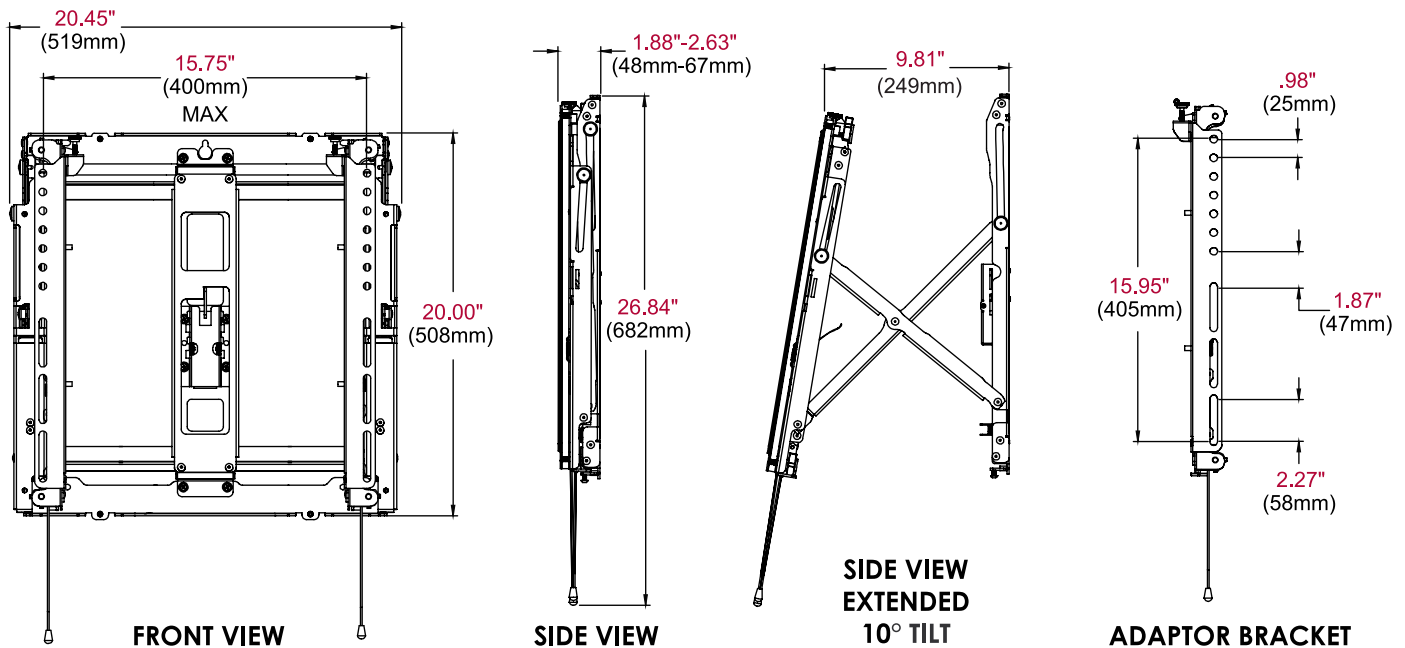

DS-VW755S SmartMount® Full Service Thin Video Wall Mount with Quick Release for 40" -65" Displays

Product Specifications

	DIMENSIONS (W x H x D)	PRODUCT WEIGHT	LOAD CAPACITY	FINISH	AVAILABLE COLORS
DS-VW755S	20.45" x 20.00" x 1.88"-2.63" (519 x 508 x 48-67mm)	18.0lb (8.2kg)	80lb (36.4kg)	Textured	Black

Package Specifications

	PACKAGE SIZE (W x H x D)	PACKAGE SHIP WEIGHT	PACKAGE UPC CODE	PACKAGE CONTENTS	UNITS IN PACKAGE
DS-VW755S	22.25" x 22.00" x 5.625" (565 x 559 x 143mm)	24.5lb (11.1kg)	735029302438	Wall mount assembly, mounting attachment rails, fasteners	1

Accessories

- **ACC-V800X:** Adaptor for VESA® 600 x 400 and 800 x 400mm mounting patterns
- **ACC-DHK:** Display Handling Kit
- **ACC-DHP6:** Display Handling Kit Replacement Pads - 6pk
- **ACC-V600800:** Ultra Thin VESA® 600 x 400mm Adaptor
- **DS-VWSXXX (-SL) (-SP):** Reusable display dedicated spacers

All dimensions = inch (mm)

Architect Specifications

The Smartmount® Full Service Thin Video Wall Mount with Quick Release shall be a Peerless-AV model DS-VW755S and shall be located where indicated on the plans. Assembly and installation shall be done according to instructions provided by the manufacturer.

Visit peerless-av.com to see the complete line of AV solutions from Peerless-AV, including outdoor displays, wireless, kiosks, digital audio, display mounts, projector mounts, carts/stands, and a full assortment of accessories.

Peerless-AV
2300 White Oak Circle
Aurora, IL 60502 USA
(800) 865-2112
(630) 375-5100
Fax: (800) 359-6500

Peerless-AV Europe
Unit 3 Watford Interchange
Colonial Way, Watford
Herts, WD24 4WP
United Kingdom
+44 (0) 1923 200100
Fax: +44 (0) 1923 200101

Peerless-AV de México
Ave de las Industrias 413
Parque Industrial Escobedo
Escobedo, N.L.,
Mexico 66050
+52 (81) 8384-8300
Fax: +52 (81) 8384-8360