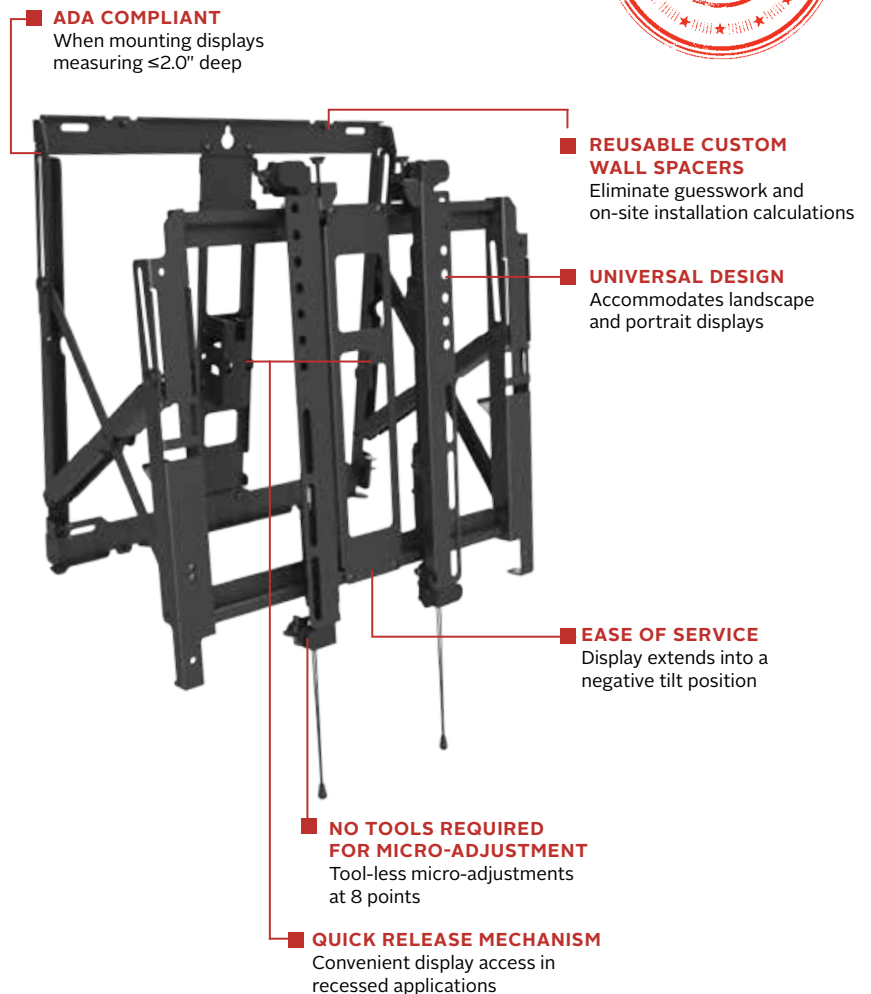

DS-VW755S

Display size
40"-65"

Max load
80lb (36.4kg)

SMARTMOUNT.

Full Service Thin Video Wall Mount with Quick Release

FOR 40" TO 65" DISPLAYS

The DS-VW755S Slim Full Service Video Wall Mount with Quick Release offers an easy to install solution for landscape and portrait applications. When overall video wall depth is a concern, the DS-VW755S provides ADA compliance when mounting displays measuring 2" deep or less. Designed for quick service access in recessed video wall applications, the DS-VW755S provides versatility demanded by today's integrator. Tool-less micro adjustment at eight points allows the mount to overcome uneven walls, creating a seamless video wall display. Easy display access and quick serviceability make this mount the ultimate video wall mounting solution.

Additional Features

- ✓ Offers ADA compliance when mounting displays measuring ≤ 2.0 " deep
- ✓ Quick release pop out mechanism provides convenient display access in recessed applications
- ✓ Quick release can be disabled with a locking screw to prevent unintentional pop-outs
- ✓ Display extends into a negative tilt position for ease of service
- ✓ Tool-less micro-adjustments at 8 points allows the mount to overcome uneven walls to create a seamless video wall display
- ✓ Accommodates displays in landscape and portrait orientation
- ✓ Reusable custom wall plate spacers eliminate the guesswork and on-site installation calculations
- ✓ Modular mount for unlimited video wall display configurations
- ✓ Integrated cable management tie-backs make display-to-display cabling simple
- ✓ VESA® 200 x 200 up to 400 x 400mm compliant

The DS-VW755's quick-release functionality provides quick serviceability and convenient display access in recessed applications.

DS-VW755S SmartMount® Full Service Thin Video Wall Mount with Quick Release for 40" -65" Displays