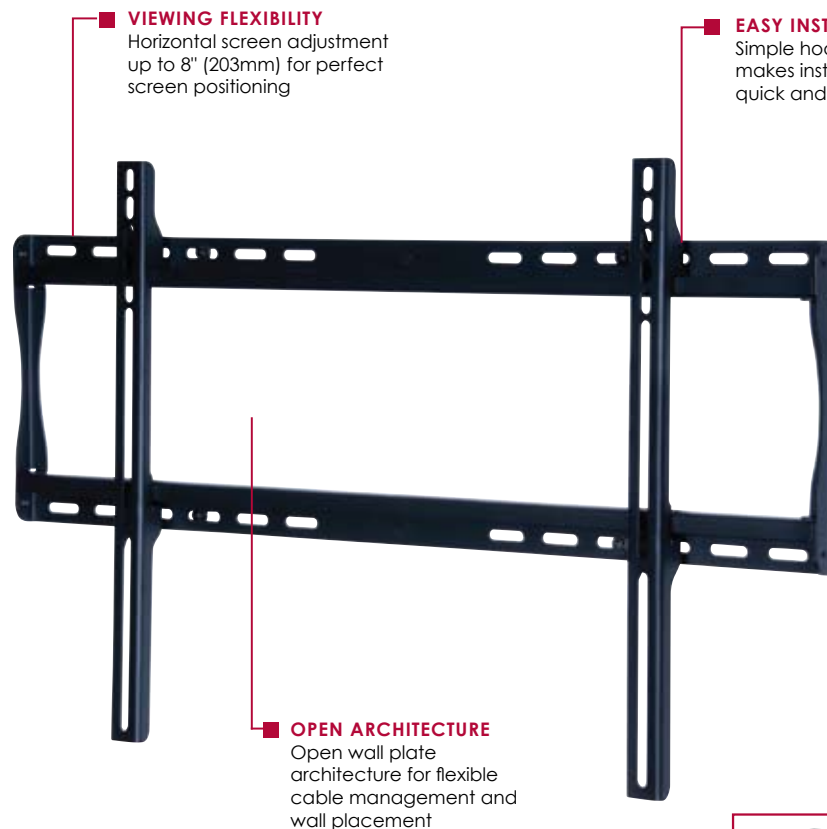

SF650 / SF650-S
 SF650P / SF650P-S

SmartMount® Universal Flat Wall Mount for 32" to 56" Flat Panel Screens

Boundless placement opportunities and speedy installations are delivered in one low-profile package. The ultra-slim SF650 adapts to any installation environment with its open wall plate architecture that delivers screen placement flexibility, simplified access to electrical access and cable management options. This ultra-slim mount is the supreme solution for low-profile applications.

Screen size: 32"-56"

Max load: 175lb (79kg)

FEATURES

- Universal mount fits screens with mounting patterns up to 29.23" W x 17.05" H (742 x 433mm)
- Open wall plate architecture allows for total wall access, increasing electrical access and cable management options
- Low-profile design holds screen only 1.7" (43mm) from the wall for a low-profile application
- Horizontal screen adjustment of up to 8" (203mm) (depending on screen model) for perfect screen placement
- Universal brackets easily hook onto wall plate for fast installation
- Mounts to wood studs, concrete, cinder block or metal studs (metal stud accessory required)
- Comes with Peerless' Sorted-for-You™ fastener pack with all necessary screen attachment hardware
- Integrated security options available
- UL listed

VIEWING FLEXIBILITY

Horizontal screen adjustment up to 8" (203mm) for perfect screen positioning

EASY INSTALLATION

Simple hook-on design makes installation safe, quick and easy

OPEN ARCHITECTURE

Open wall plate architecture for flexible cable management and wall placement

Low-profile design holds screen only 1.7" (43mm) from the wall

Model Numbers

WARRANTY: Limited 5-year

SF650(-S)	Universal Flat Wall Mount for 32" to 56" Flat Panel Screens - security models
SF650P(-S)	Universal Flat Wall Mount for 32" to 56" Flat Panel Screens - standard models