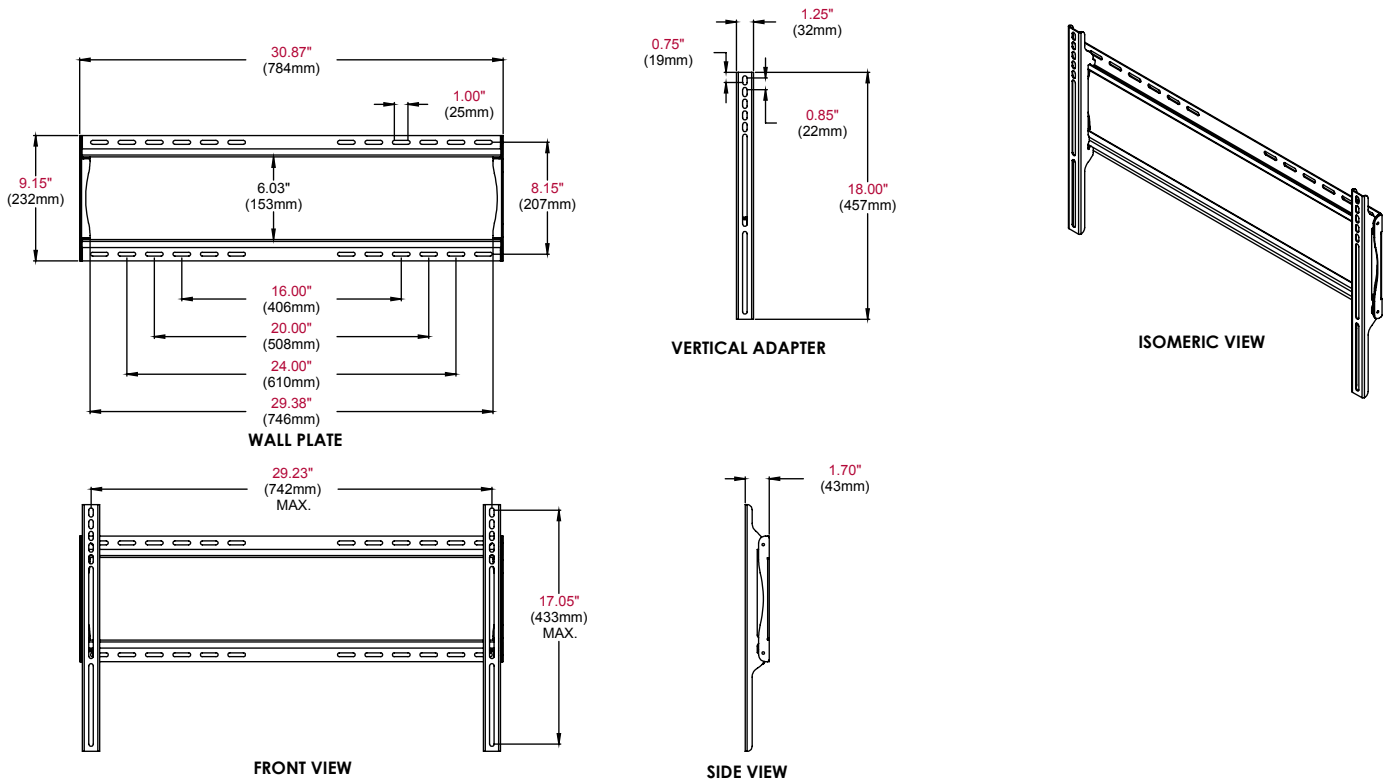

Model Numbers

WARRANTY: Limited 5-year

SF650(-S)	Universal Flat Wall Mount for 32" to 56" Flat Panel Screens - security models
SF650P(-S)	Universal Flat Wall Mount for 32" to 56" Flat Panel Screens - standard models

Product Specifications

	DIMENSIONS (W x H x D)	PRODUCT WEIGHT	LOAD CAPACITY	FINISH	AVAILABLE COLORS
SF650(P)(-S)	30.87" x 18" x 1.7" (784 x 457 x 43mm)	5.47lb (2.51kg)	175lb (79kg)	Scratch resistant fused epoxy	SF650(P): Black SF650(P)-S: Silver

Package Specifications

	PACKAGE SIZE (W x H x D)	PACKAGE SHIP WEIGHT	PACKAGE UPC CODE	PACKAGE CONTENTS	UNITS IN PACKAGE
SF650(P)(-S)	32" x 10.06" x 3.5" (813 x 256 x 89mm)	8lb (3.62kg)	SF650: 735029250340 SF650-S: 735029250364 SF650P: 735029250357 SF650P-S: 735029250371	Wall plate, universal brackets, mounting and screen attachment hardware	1

Accessories

ACC415:	4-pack Metal Stud Fastener Kit
ACC309:	Video Conference Shelf

All dimensions = inch (mm)

ARCHITECTS SPECIFICATIONS

The Smartmount® Universal Flat Wall Mount shall be a Peerless model SF650 and shall be located where indicated on the plans. It shall be constructed of heavy gauge cold rolled steel and finished with scratch resistant Black or Silver Fused Epoxy. Assembly and installation shall be done according to instructions provided by the manufacturer.

205 Westwood Ave, Long Branch, NJ 07740
Phone: 866-94 BOARDS (26273) / (732)-222-1511
Fax: (732)-222-7088 | E-mail: sales@touchboards.com