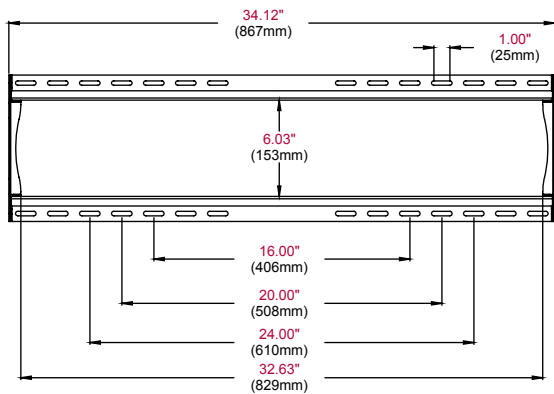

### OPEN ARCHITECTURE

Open wall plate architecture for flexible cable management and wall placement

Low-profile design holds screen only 1.25" (32mm) from the wall

Product Specifications

	DIMENSIONS (W x H x D)	PRODUCT WEIGHT	LOAD CAPACITY	FINISH	AVAILABLE COLORS
<b>SF660(P)(-S)</b>	34.12" x 18" x 1.25" (867 x 457 x 32mm)	6.76lb (3kg)	200lb (90.7kg)	Scratch resistant fused epoxy	SF660(P): Black SF660(P)-S: Silver

Package Specifications

	PACKAGE SIZE (W x H x D)	PACKAGE SHIP WEIGHT	PACKAGE UPC CODE	PACKAGE CONTENTS	UNITS IN PACKAGE
<b>SF660(P)(-S)</b>	35.25" x 10.06" x 3.5" (895 x 256 x 89mm)	9.4lb (4.26kg)	SF660: 735029235590 SF660-S: 735029235620 SF660P: 735029235644 SF660P-S: 735029235637	Wall plate, universal brackets, mounting and screen attachment hardware	1

Accessories

<b>ACC415:</b>	4-pack Metal Stud Fastener Kit
<b>ACC309:</b>	Video Conference Shelf

All dimensions = inch (mm)

WALL PLATE

VERTICAL ADAPTER

ISOMETRIC VIEW

FRONT VIEW

SIDE VIEW SHALLOW ADAPTER