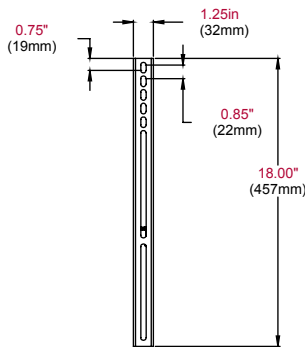

### OPEN ARCHITECTURE

Open wall plate architecture for flexible cable management and wall placement

Low-profile design holds screen only 1.25" (32mm) from the wall

Product Specifications

	DIMENSIONS (W x H x D)	PRODUCT WEIGHT	LOAD CAPACITY	FINISH	AVAILABLE COLORS
<b>SF660(P)(-S)</b>	34.12" x 18" x 1.25" (867 x 457 x 32mm)	6.76lb (3kg)	200lb (90.7kg)	Scratch resistant fused epoxy	SF660(P): Black SF660(P)-S: Silver

Package Specifications

	PACKAGE SIZE (W x H x D)	PACKAGE SHIP WEIGHT	PACKAGE UPC CODE	PACKAGE CONTENTS	UNITS IN PACKAGE
<b>SF660(P)(-S)</b>	35.25" x 10.06" x 3.5" (895 x 256 x 89mm)	9.4lb (4.26kg)	SF660: 735029235590 SF660-S: 735029235620 SF660P: 735029235644 SF660P-S: 735029235637	Wall plate, universal brackets, mounting and screen attachment hardware	1

Accessories

<b>ACC415:</b>	4-pack Metal Stud Fastener Kit
<b>ACC309:</b>	Video Conference Shelf

All dimensions = inch (mm)

WALL PLATE

VERTICAL ADAPTER

ISOMETRIC VIEW

FRONT VIEW

SIDE VIEW SHALLOW ADAPTER