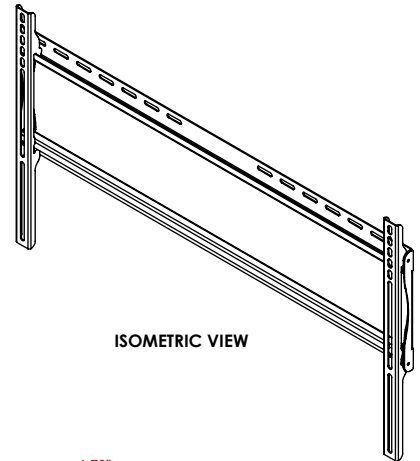

### OPEN ARCHITECTURE

Open wall plate architecture for flexible cable management and wall placement

Low-profile design holds screen only 1.25" (32mm) from the wall

Accessories

<b>ACC415:</b>	4-pack Metal Stud Fastener Kit
<b>ACC309:</b>	Video Conference Shelf

All dimensions = inch (mm)

WALL PLATE

VERTICAL ADAPTER

ISOMETRIC VIEW

FRONT VIEW

SIDE VIEW SHALLOW ADAPTER