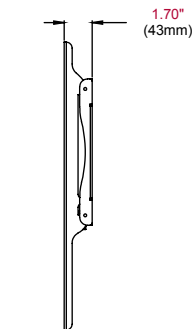

Product Specifications

	DIMENSIONS (W x H x D)	PRODUCT WEIGHT	LOAD CAPACITY	FINISH	AVAILABLE COLORS
<b>SF660(P)(-S)</b>	34.12" x 18" x 1.25" (867 x 457 x 32mm)	6.76lb (3kg)	200lb (90.7kg)	Scratch resistant fused epoxy	SF660(P): Black SF660(P)-S: Silver

Package Specifications

	PACKAGE SIZE (W x H x D)	PACKAGE SHIP WEIGHT	PACKAGE UPC CODE	PACKAGE CONTENTS	UNITS IN PACKAGE
<b>SF660(P)(-S)</b>	35.25" x 10.06" x 3.5" (895 x 256 x 89mm)	9.4lb (4.26kg)	SF660: 735029235590 SF660-S: 735029235620 SF660P: 735029235644 SF660P-S: 735029235637	Wall plate, universal brackets, mounting and screen attachment hardware	1

Accessories

<b>ACC415:</b>	4-pack Metal Stud Fastener Kit
<b>ACC309:</b>	Video Conference Shelf

All dimensions = inch (mm)

WALL PLATE

VERTICAL ADAPTER

ISOMETRIC VIEW

FRONT VIEW

SIDE VIEW SHALLOW ADAPTER

SIDE VIEW DEEP ADAPTER

ARCHITECTS SPECIFICATIONS

The Smartmount® Universal Flat Wall Mount shall be a Peerless model SF660 and shall be located where indicated on the plans. It shall be constructed of heavy gauge cold rolled steel and finished with scratch resistant Black or Silver Fused Epoxy. Assembly and installation shall be done according to instructions provided by the manufacturer.