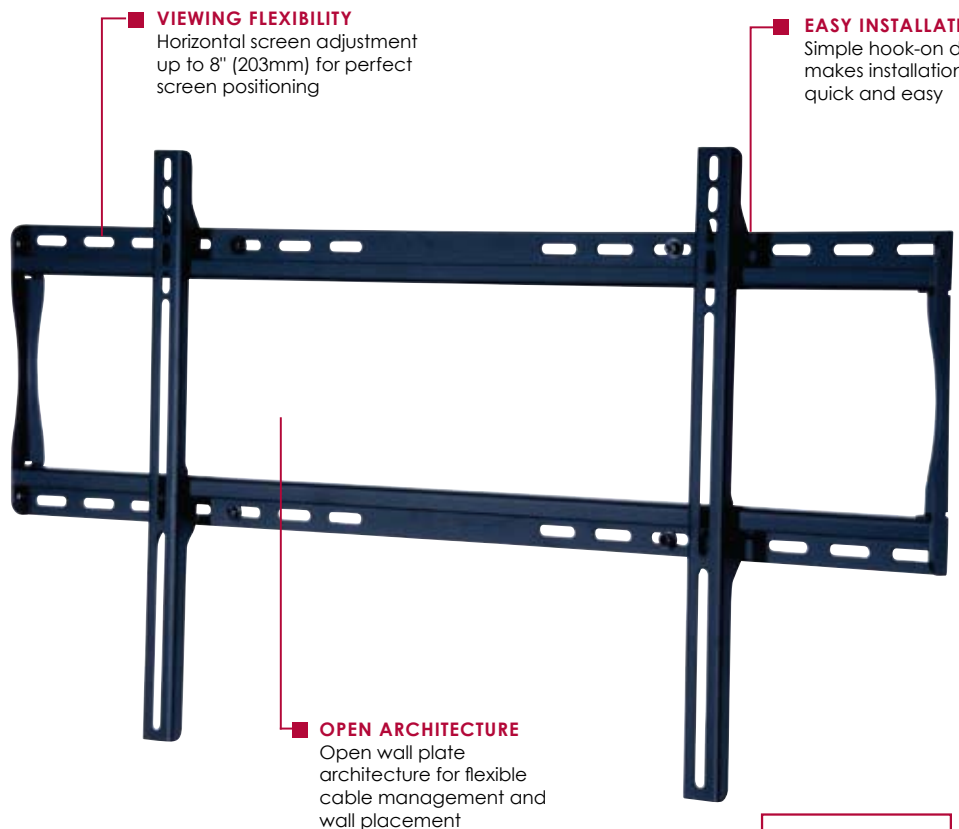

# SmartMount® Universal Flat Wall Mount for 37" to 63" Flat Panel Screens

The new SF660 delivers enhanced screen compatibility, accommodating large flat panel screens, including those with VESA® 800 x 400mm hole pattern. Its open wall plate architecture allows for enhanced electrical access and cable management, as well as screen placement flexibility to achieve the perfect installation. This ultra-slim mount is the ultimate in low-profile applications for 37" to 63" flat panel screens.

Screen size: 37"-63"

Max load: 200lb (90kg)

## FEATURES

- Universal mount fits screens with mounting patterns up to 32.48" W x 17.05" H (825 x 433mm)
- Increased screen compatibility includes VESA® 800 x 400mm mounting hole patterns
- Open wall plate architecture allows for total wall access, increasing electrical access and cable management options
- Low-profile design holds screen only 1.25" (32mm) from the wall for a low-profile application
- Includes deep screen adapters to hold screen 1.7" (43mm) from wall for easier cable management access
- Horizontal screen adjustment of up to 8" (203mm) (depending on screen model) for perfect screen placement
- Universal brackets easily hook onto wall plate for fast installation
- Mounts to wood studs, concrete, cinder block or metal studs (metal stud accessory required)
- Comes with Peerless' Sorted-for-You™ fastener pack with all necessary screen attachment hardware
- Integrated security options available
- UL listed

### OPEN ARCHITECTURE

Open wall plate architecture for flexible cable management and wall placement

Low-profile design holds screen only 1.25" (32mm) from the wall