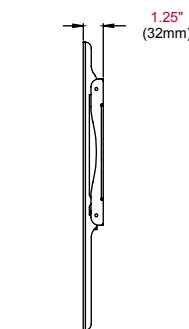

Product Specifications

	DIMENSIONS (W x H x D)	PRODUCT WEIGHT	LOAD CAPACITY	FINISH	AVAILABLE COLORS
<b>SF660(P)(-S)</b>	34.12" x 18" x 1.25" (867 x 457 x 32mm)	6.76lb (3kg)	200lb (90.7kg)	Scratch resistant fused epoxy	SF660(P): Black SF660(P)-S: Silver

Package Specifications

	PACKAGE SIZE (W x H x D)	PACKAGE SHIP WEIGHT	PACKAGE UPC CODE	PACKAGE CONTENTS	UNITS IN PACKAGE
<b>SF660(P)(-S)</b>	35.25" x 10.06" x 3.5" (895 x 256 x 89mm)	9.4lb (4.26kg)	SF660: 735029235590 SF660-S: 735029235620 SF660P: 735029235644 SF660P-S: 735029235637	Wall plate, universal brackets, mounting and screen attachment hardware	1

Accessories

<b>ACC415:</b>	4-pack Metal Stud Fastener Kit
<b>ACC309:</b>	Video Conference Shelf

All dimensions = inch (mm)

WALL PLATE

VERTICAL ADAPTER

ISOMETRIC VIEW

FRONT VIEW

SIDE VIEW SHALLOW ADAPTER

SIDE VIEW DEEP ADAPTER

ARCHITECTS SPECIFICATIONS

The Smartmount® Universal Flat Wall Mount shall be a Peerless model SF660 and shall be located where indicated on the plans. It shall be constructed of heavy gauge cold rolled steel and finished with scratch resistant Black or Silver Fused Epoxy. Assembly and installation shall be done according to instructions provided by the manufacturer.