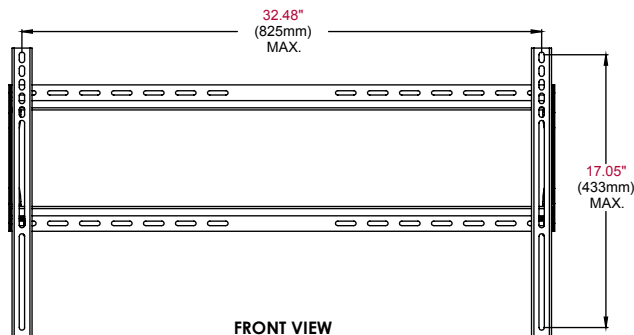

### OPEN ARCHITECTURE

Open wall plate architecture for flexible cable management and wall placement

Low-profile design holds screen only 1.25" (32mm) from the wall

Product Specifications

	DIMENSIONS (W x H x D)	PRODUCT WEIGHT	LOAD CAPACITY	FINISH	AVAILABLE COLORS
<b>SF660(P)(-S)</b>	34.12" x 18" x 1.25" (867 x 457 x 32mm)	6.76lb (3kg)	200lb (90.7kg)	Scratch resistant fused epoxy	SF660(P): Black SF660(P)-S: Silver

Package Specifications

	PACKAGE SIZE (W x H x D)	PACKAGE SHIP WEIGHT	PACKAGE UPC CODE	PACKAGE CONTENTS	UNITS IN PACKAGE
<b>SF660(P)(-S)</b>	35.25" x 10.06" x 3.5" (895 x 256 x 89mm)	9.4lb (4.26kg)	SF660: 735029235590 SF660-S: 735029235620 SF660P: 735029235644 SF660P-S: 735029235637	Wall plate, universal brackets, mounting and screen attachment hardware	1

Accessories

<b>ACC415:</b>	4-pack Metal Stud Fastener Kit
<b>ACC309:</b>	Video Conference Shelf

All dimensions = inch (mm)

WALL PLATE

VERTICAL ADAPTER

ISOMETRIC VIEW

FRONT VIEW

SIDE VIEW SHALLOW ADAPTER