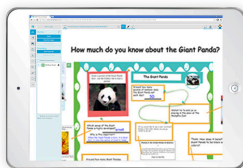

SMART Board® 2000 series

Engaged students learn more

Share all sorts of lesson content from more devices. SMART Board 2000 series is designed for teachers who need more than a basic display. This non-touch display allows students to participate in lessons in ways TVs can't match.

Wireless
screen-sharing
Android • iOS • Microsoft

4K Ultra HD resolution

75" display

SMART®

Give everyone the chance to contribute

Wireless screen-sharing on the SMART Board 2000 series makes it easy for students and teachers to show whatever is on their Android, iOS and Microsoft devices, and laptops to the entire classroom. Even better, lessons and presentations look amazing in crisp, 4K Ultra HD resolution.

KEY FEATURES

- **WIRELESS SCREEN-SHARING** Students and teachers can show whatever is on their Android, iOS and Microsoft devices, and laptops on the display with a few easy taps.
- **SMART LEARNING SUITE INCLUDED** All SMART Boards come with a 1-year subscription to SMART Learning Suite's interactive lessons, game-based activities, formative assessment, online co-creation and more.
- **MORE STUDENT ENGAGEMENT** Students who are engaged learn more. The 2000 series gives every student a chance to contribute, which builds confidence.
- **4K ULTRA HD RESOLUTION** SMART Notebook lessons. Videos. Web browsing. Brilliant 4K resolution ensures whatever you show on your 2000 series looks its best.
- **EASY TO AFFORD** Sometimes you don't need an interactive display for your lessons. With the 2000 series, you get wireless screen-sharing and 4K resolution on a 75" display at a great price.