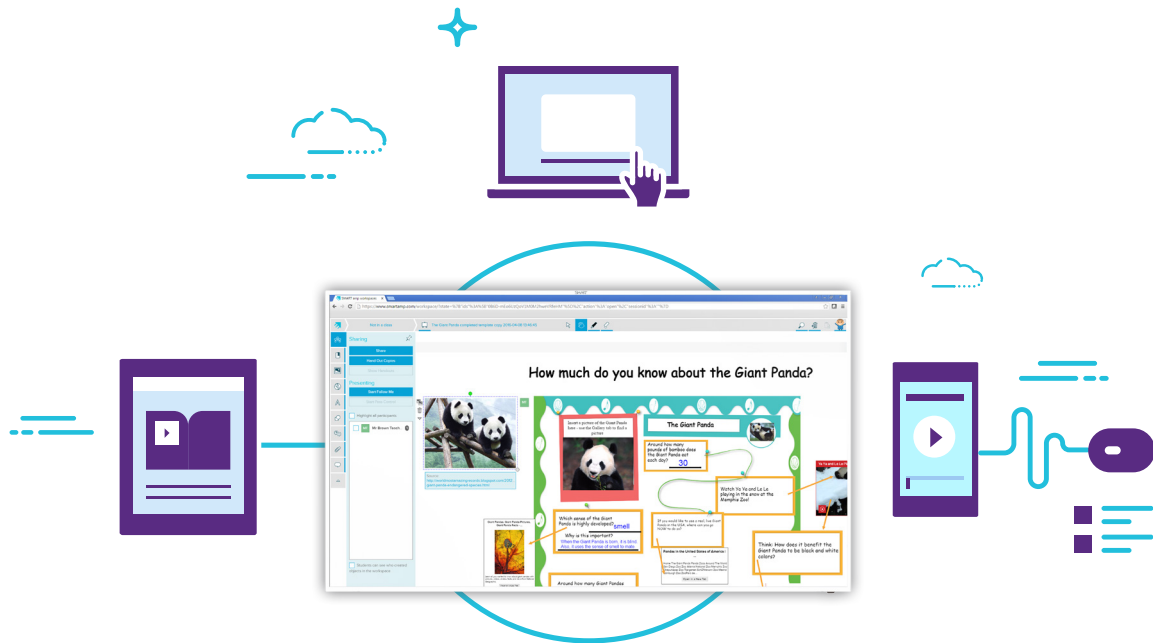

SMART Board® 2000 series

Engaged students learn more

Share all sorts of lesson content from more devices. SMART Board 2000 series is designed for teachers who need more than a basic display. This non-touch display allows students to participate in lessons in ways TVs can't match.

Wireless
screen-sharing
Android • iOS • Microsoft

4K Ultra HD resolution

75" display

SMART®

Give everyone the chance to contribute

Wireless screen-sharing on the SMART Board 2000 series makes it easy for students and teachers to show whatever is on their Android, iOS and Microsoft devices, and laptops to the entire classroom. Even better, lessons and presentations look amazing in crisp, 4K Ultra HD resolution.

KEY FEATURES

- **WIRELESS SCREEN-SHARING** Students and teachers can show whatever is on their Android, iOS and Microsoft devices, and laptops on the display with a few easy taps.
- **SMART LEARNING SUITE INCLUDED** All SMART Boards come with a 1-year subscription to SMART Learning Suite's interactive lessons, game-based activities, formative assessment, online co-creation and more.
- **MORE STUDENT ENGAGEMENT** Students who are engaged learn more. The 2000 series gives every student a chance to contribute, which builds confidence.
- **4K ULTRA HD RESOLUTION** SMART Notebook lessons. Videos. Web browsing. Brilliant 4K resolution ensures whatever you show on your 2000 series looks its best.
- **EASY TO AFFORD** Sometimes you don't need an interactive display for your lessons. With the 2000 series, you get wireless screen-sharing and 4K resolution on a 75" display at a great price.