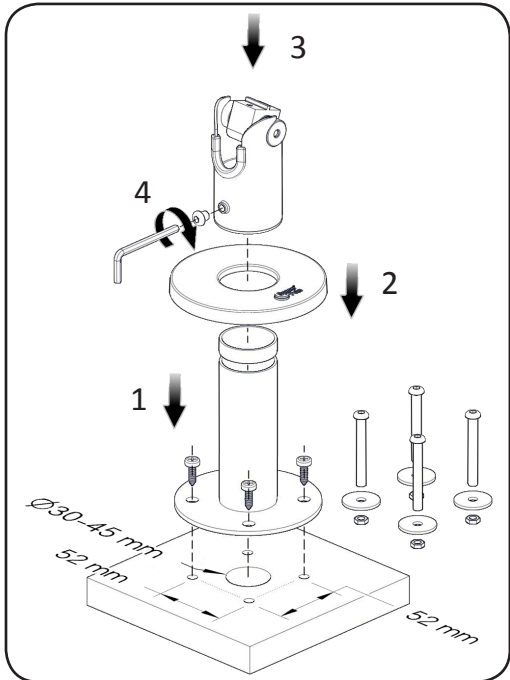

SpacePole® with DuraTilt™ counter mounting

Touchboards

205 Westwood Ave, Long Branch, NJ 07740
 Phone: 866-94 BOARDS (26273) / (732)-222-1511
 Fax: (732)-222-7088 | E-mail: sales@touchboards.com

SafeGuard X-Frame™