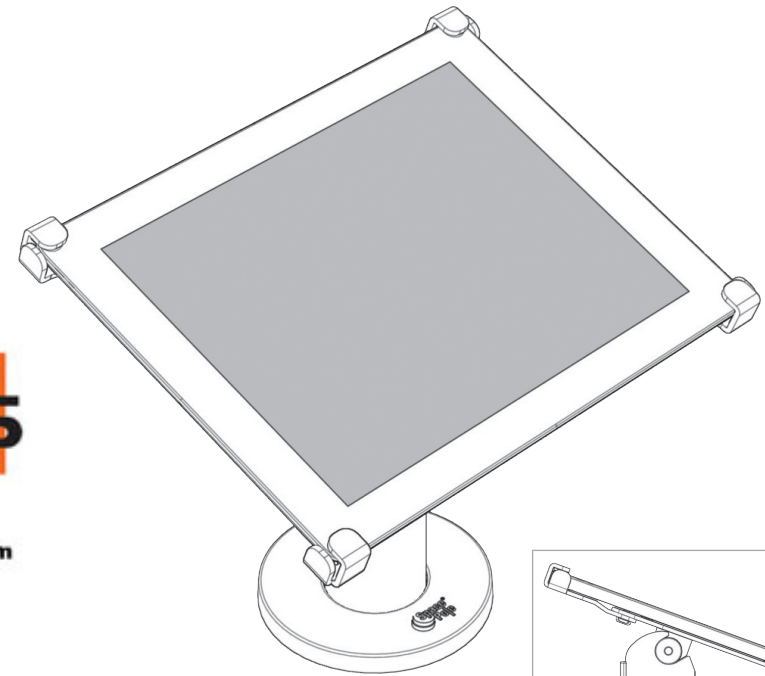

Installation Guide