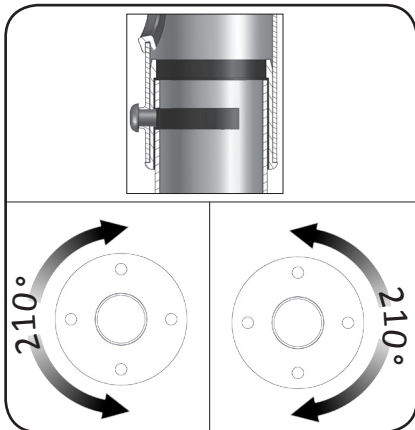

SpacePole® with DuraTilt™ counter mounting

Touchboards

205 Westwood Ave, Long Branch, NJ 07740
 Phone: 866-94 BOARDS (26273) / (732)-222-1511
 Fax: (732)-222-7088 | E-mail: sales@touchboards.com

SafeGuard X-Frame™