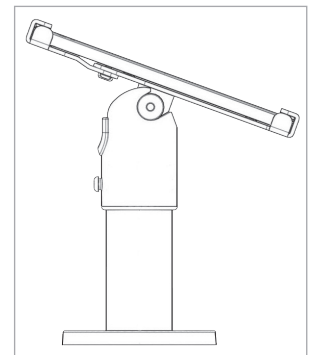

Installation Guide