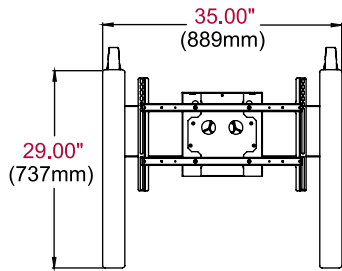

SR575K SmartMount® Universal Kiosk Cart for 32" to 75" Displays and Touch Panels

Product Specifications

	DIMENSIONS (W X H X D)	PRODUCT WEIGHT	LOAD CAPACITY	FINISH	AVAILABLE COLORS
SR575K	35.00" x 46.12" x 29.00" (889 x 1172 x 737mm)	54.5lb (24.7kg)	150lb (68.2kg) display 25lb (11.4kg) media player	Textured Powder Coat	Black

Package Specifications

	PACKAGE SIZE (W x H x D)	PACKAGE SHIP WEIGHT	PACKAGE UPC CODE	PACKAGE CONTENTS	UNITS IN PACKAGE
SR575K	47.50" x 38.50" x 7.25" (1207 x 978 x 184mm)	69.4lb (31.5kg)	735029305354	Assembled base, aluminum column, universal display adaptor, media player box, (2) swivel casters, (2) locking swivel casters, hardware & instructions	1

Accessories

- **ACC310:** Feet Accessory
- **ACC320:** Electrical Outlet Strip with Cord Wrap
- **ACC-BPR:** Bumper Accessory for Legs

All dimensions = inch (mm)

TOP VIEW