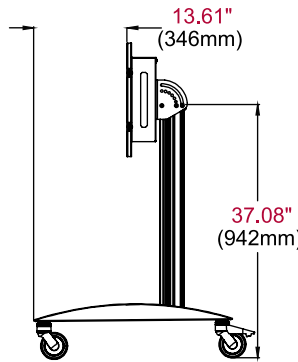

■ **UL/CUL CERTIFIED**

Provides the highest level of safety

■ **OPEN FRAME ADAPTOR**

Helps prevent display input interference

■ **MEDIA STORAGE**

Accommodates media players up to 3.42" x 12.00" x 11.31" (86 x 304 x 287mm)

Product Specifications

	DIMENSIONS (W X H X D)	PRODUCT WEIGHT	LOAD CAPACITY	FINISH	AVAILABLE COLORS
SR575K	35.00" x 46.12" x 29.00" (889 x 1172 x 737mm)	54.5lb (24.7kg)	150lb (68.2kg) display 25lb (11.4kg) media player	Textured Powder Coat	Black

Package Specifications

	PACKAGE SIZE (W x H x D)	PACKAGE SHIP WEIGHT	PACKAGE UPC CODE	PACKAGE CONTENTS	UNITS IN PACKAGE
SR575K	47.50" x 38.50" x 7.25" (1207 x 978 x 184mm)	69.4lb (31.5kg)	735029305354	Assembled base, aluminum column, universal display adaptor, media player box, (2) swivel casters, (2) locking swivel casters, hardware & instructions	1

Accessories

- ACC310:** Feet Accessory
- ACC320:** Electrical Outlet Strip with Cord Wrap
- ACC-BPR:** Bumper Accessory for Legs

All dimensions = inch (mm)

TOP VIEW

ADAPTOR PLATE

**FRONT VIEW
90° TILT**

**SIDE VIEW
90° TILT**