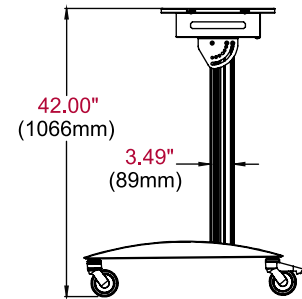

Product Specifications

	DIMENSIONS (W X H X D)	PRODUCT WEIGHT	LOAD CAPACITY	FINISH	AVAILABLE COLORS
SR575K	35.00" x 46.12" x 29.00" (889 x 1172 x 737mm)	54.5lb (24.7kg)	150lb (68.2kg) display 25lb (11.4kg) media player	Textured Powder Coat	Black

Package Specifications

	PACKAGE SIZE (W x H x D)	PACKAGE SHIP WEIGHT	PACKAGE UPC CODE	PACKAGE CONTENTS	UNITS IN PACKAGE
SR575K	47.50" x 38.50" x 7.25" (1207 x 978 x 184mm)	69.4lb (31.5kg)	735029305354	Assembled base, aluminum column, universal display adaptor, media player box, (2) swivel casters, (2) locking swivel casters, hardware & instructions	1

Accessories

- ACC310:** Feet Accessory
- ACC320:** Electrical Outlet Strip with Cord Wrap
- ACC-BPR:** Bumper Accessory for Legs

All dimensions = inch (mm)

TOP VIEW

ADAPTOR PLATE

**FRONT VIEW
90° TILT**

**SIDE VIEW
90° TILT**