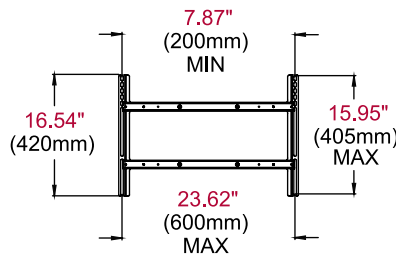

Product Specifications

	DIMENSIONS (W X H X D)	PRODUCT WEIGHT	LOAD CAPACITY	FINISH	AVAILABLE COLORS
SR575K	35.00" x 46.12" x 29.00" (889 x 1172 x 737mm)	54.5lb (24.7kg)	150lb (68.2kg) display 25lb (11.4kg) media player	Textured Powder Coat	Black

Package Specifications

	PACKAGE SIZE (W x H x D)	PACKAGE SHIP WEIGHT	PACKAGE UPC CODE	PACKAGE CONTENTS	UNITS IN PACKAGE
SR575K	47.50" x 38.50" x 7.25" (1207 x 978 x 184mm)	69.4lb (31.5kg)	735029305354	Assembled base, aluminum column, universal display adaptor, media player box, (2) swivel casters, (2) locking swivel casters, hardware & instructions	1

Accessories

- ACC310:** Feet Accessory
- ACC320:** Electrical Outlet Strip with Cord Wrap
- ACC-BPR:** Bumper Accessory for Legs

All dimensions = inch (mm)

TOP VIEW

ADAPTOR PLATE

**FRONT VIEW
90° TILT**

**SIDE VIEW
90° TILT**