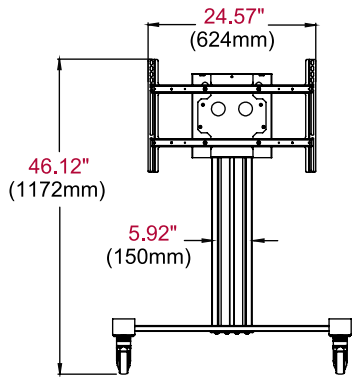

■ **UL/CUL CERTIFIED**

Provides the highest level of safety

■ **OPEN FRAME ADAPTOR**

Helps prevent display input interference

■ **MEDIA STORAGE**

Accommodates media players up to 3.42" x 12.00" x 11.31" (86 x 304 x 287mm)

Product Specifications

	DIMENSIONS (W X H X D)	PRODUCT WEIGHT	LOAD CAPACITY	FINISH	AVAILABLE COLORS
SR575K	35.00" x 46.12" x 29.00" (889 x 1172 x 737mm)	54.5lb (24.7kg)	150lb (68.2kg) display 25lb (11.4kg) media player	Textured Powder Coat	Black

Package Specifications

	PACKAGE SIZE (W x H x D)	PACKAGE SHIP WEIGHT	PACKAGE UPC CODE	PACKAGE CONTENTS	UNITS IN PACKAGE
SR575K	47.50" x 38.50" x 7.25" (1207 x 978 x 184mm)	69.4lb (31.5kg)	735029305354	Assembled base, aluminum column, universal display adaptor, media player box, (2) swivel casters, (2) locking swivel casters, hardware & instructions	1

Accessories

- ACC310:** Feet Accessory
- ACC320:** Electrical Outlet Strip with Cord Wrap
- ACC-BPR:** Bumper Accessory for Legs

All dimensions = inch (mm)

TOP VIEW

ADAPTOR PLATE

**FRONT VIEW
90° TILT**

**SIDE VIEW
90° TILT**