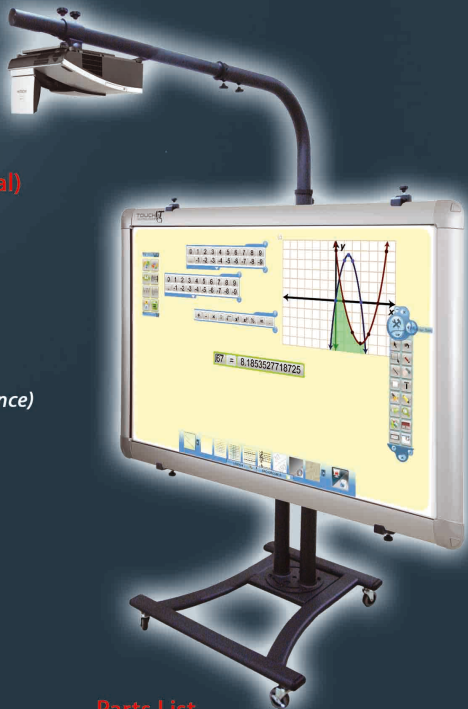

TouchIT IWB Adjustable Stand (Manual)

- Suitable for 78", 80" & 90" IWBs
- 700mm (27.5") Height Adjustable
- Suitable for Short Throw & Ultra Short throw projectors with a throw distance of up to 1m (3.28')