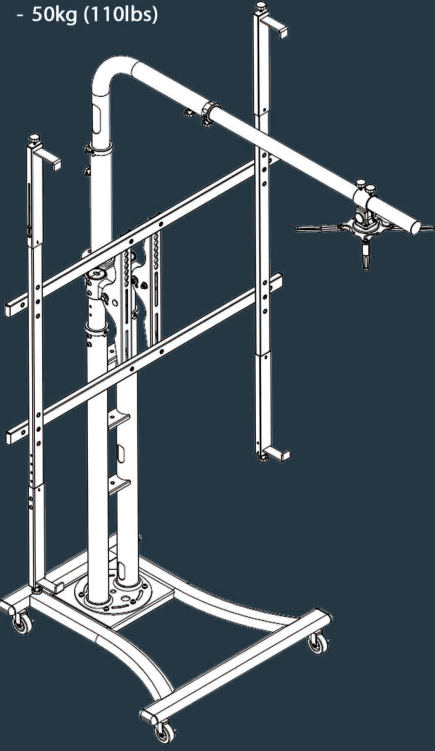

TouchIT IWB Adjustable Stand (Manual)

- Suitable for 78", 80" & 90" IWBs
- 700mm (27.5") Height Adjustable
- Suitable for Short Throw & Ultra Short throw projectors with a throw distance of up to 1m (3.28')

(Please check with projector manufacturer for image sizes available at this throw distance)

Part Code - 0609456503280

Package Information

- 1310mm x 255mm x 775mm
(51" 1/8 x 10" 1/8 x 30" 1/2)
- 50kg (110lbs)

Parts List

I. 4pcs	M6x10
J. 4pcs/each	M4x16 M5x16 M6x16
K. 4pcs/each	M5
L. 4pcs	
M. M8x14x6pcs	
N. M8x6pcs	
O. M8x16x4pcs	
P. M8x2pcs	
Q. 1pc	
R. 2pcs	
S. M8x40x4pcs	
T. M6x10x3pcs	
U. 2pcs	
V. 1pc	
W. 1pc	
X. 4pcs	