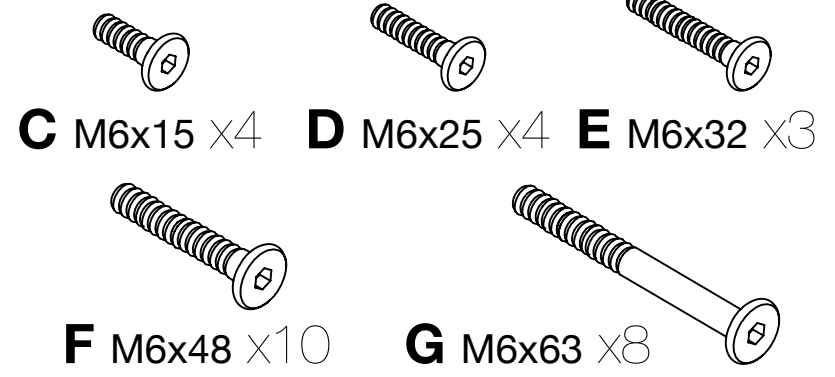

205 Westwood Ave, Long Branch, NJ 07740
 Phone: 866-94 BOARDS (26273) / (732)-222-1511
 Fax: (732)-222-7088 | E-mail: sales@touchboards.com

Parts List

Tools Included

Alignment of the threaded insert may require a screwdriver.

4

5