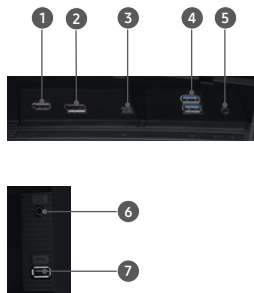

## Connectivity

- HDMI In
- DisplayPort In
- USB-C
- USB Hub, x2
- Service
- Headphone
- USB x1