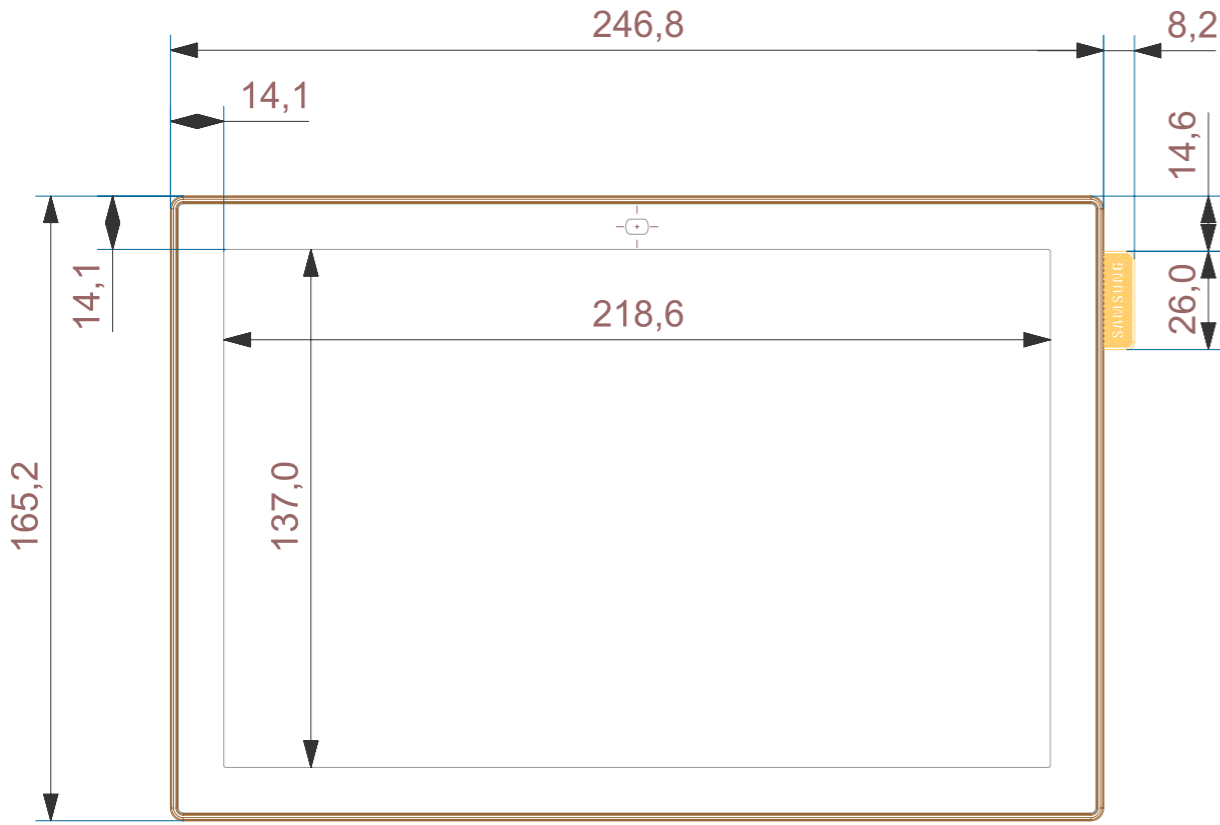

205 Westwood Ave, Long Branch, NJ 07740
Phone: 866-94 BOARDS (26273) / (732)-222-1511
Fax: (732)-222-7088 | E-mail: sales@touchboards.com

DBD 10.1" TOUCH Mechanical drawing

Rev. No	ED	CODE	RECORD	REMARK

PART NAME	DBD10.1" TOUCH		SPECIFICATION		
UNIT	MM	DRAWING BY	REVIEWED BY	APPROVED BY	PROJECTION
TOLERANCE					
SCALE					SHEET NO /
		CODE No.			DWG. Rev