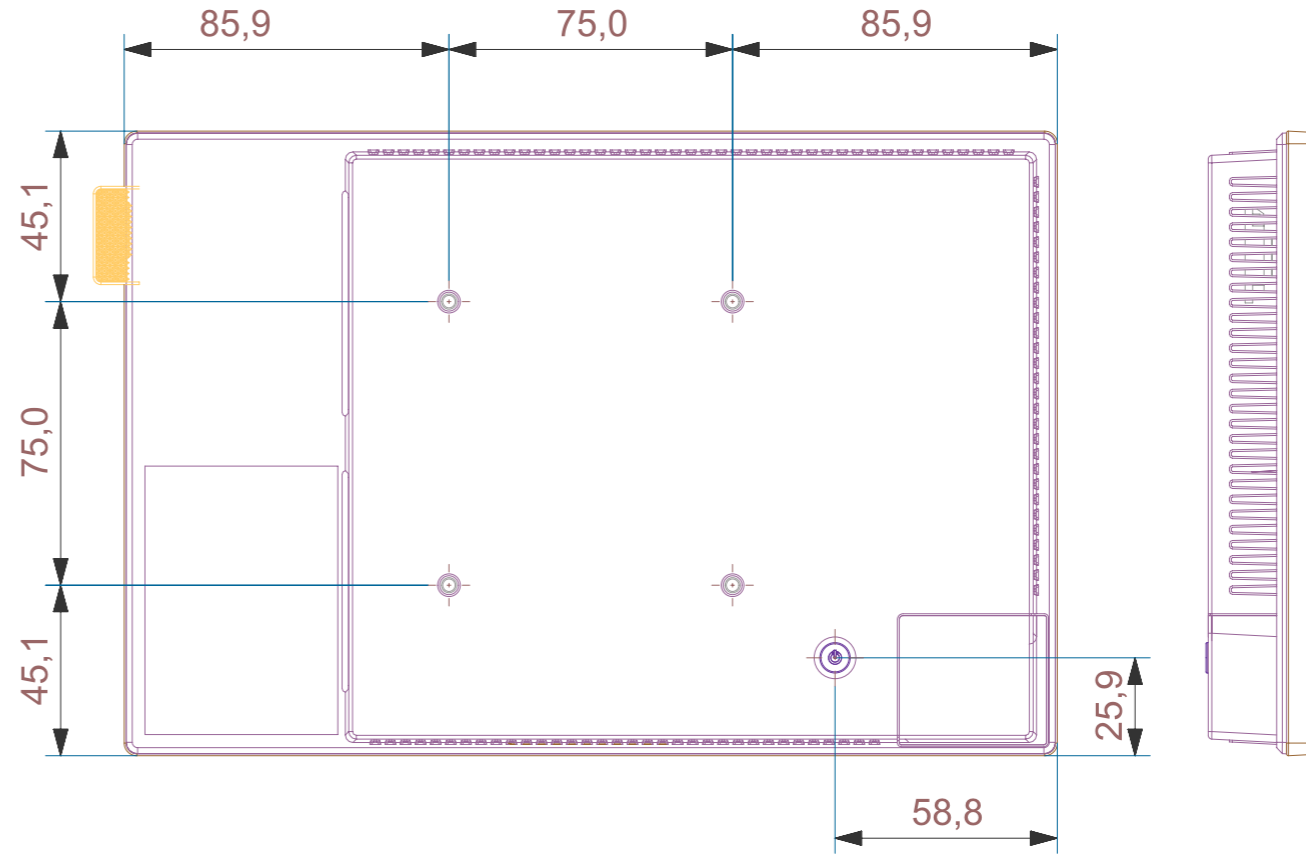

205 Westwood Ave, Long Branch, NJ 07740
Phone: 866-94 BOARDS (26273) / (732)-222-1511
Fax: (732)-222-7088 | E-mail: sales@touchboards.com

DBD 10.1" TOUCH Mechanical drawing

Rev. No	ED	CODE	RECORD	REMARK

PART NAME	DBD10.1" TOUCH		SPECIFICATION		
UNIT	MM	DRAWING BY	REVIEWED BY	APPROVED BY	PROJECTION
TOLERANCE					
SCALE					SHEET NO /
		CODE No.			DWG. Rev