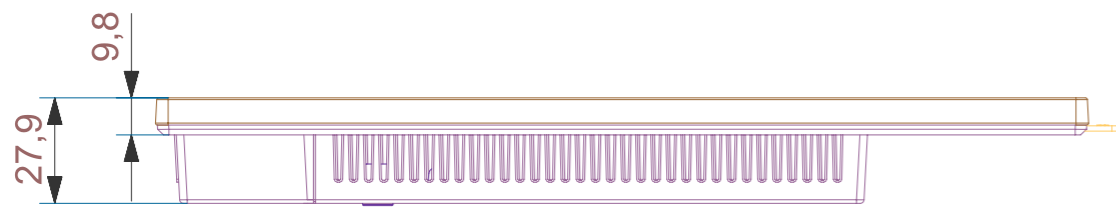

205 Westwood Ave, Long Branch, NJ 07740
Phone: 866-94 BOARDS (26273) / (732)-222-1511
Fax: (732)-222-7088 | E-mail: sales@touchboards.com

DBD 10.1" TOUCH Mechanical drawing

Rev. No	ED	CODE	RECORD	REMARK

PART NAME	DBD10.1" TOUCH		SPECIFICATION		
UNIT	MM	DRAWING BY	REVIEWED BY	APPROVED BY	PROJECTION
TOLERANCE					
SCALE					SHEET NO /
		CODE No.			DWG. Rev