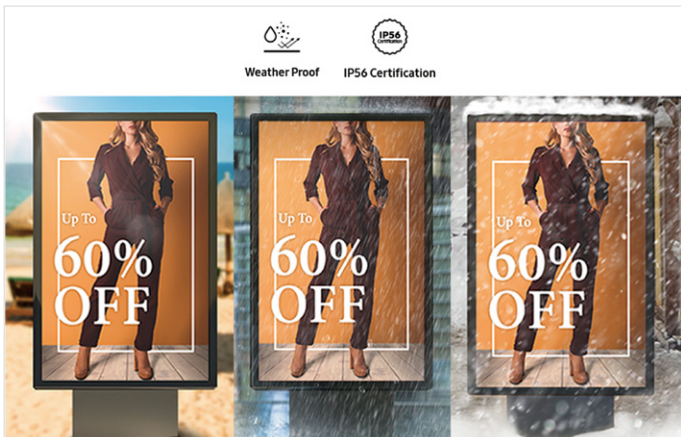

High visibility

Easy content management

High durability

Easy maintenance

Key features

Unsurpassable visibility day and night

The OHN series allows for exceptional, consistent content delivery with 3,000nit brightness and 24/7 performance. With a built-in dimming sensor, the display automatically adjusts the brightness based on the external lighting environment, saving display operating expenses and power consumption.

Easy-to-use management software

The embedded MagicINFO Player S6, backed by the powerful TIZEN operating system, boosts the display's overall performance, allows for painless content management and ensures seamless transition and playback.