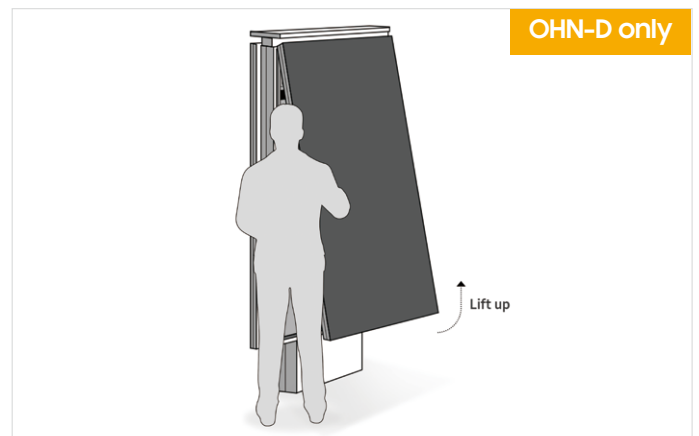

A double-sided screen with slim depth

The OHN-D series has two screens to highlight brilliant content and graphics on each side. With 3,000nit brightness on both sides of the display, users can double their marketing in one location with vibrant content. Its slim design is ideal for a bus shelter or street billboards.