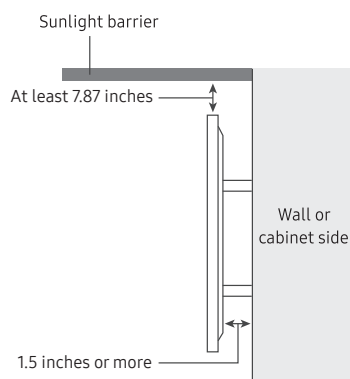

3) Providing proper ventilation for your TV

※ Length of sunlight barrier must be the same as or longer than the height of the top of the TV.
For example, the top of the TV is four feet away from the ground, which means the sunlight barrier must be four feet or longer.