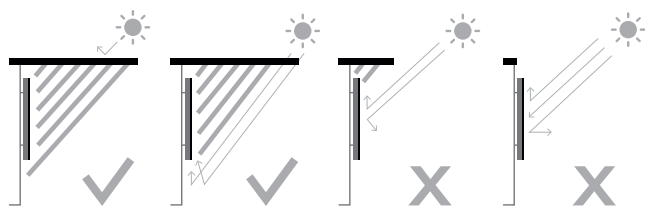

INSTALLATION GUIDE

To inform Custom Installers how to install The Terrace avoiding direct sunlight,

1. The Terrace must be placed in a fully shaded or partially shaded environment with exposure to indirect or ambient sunlight only.
2. Do not install the TV in a recessed space.
3. For proper ventilation to regulate the temperature of the TV, the distance between the TV and wall must be 1.5 inches or more.
  Sunlight barrier is necessary to protect the TV screen from possible exposure to direct sunlight.
  The distance between the TV and the barrier must be 7.87 inches at least.

1) Planning the location not to be exposed to direct sunlight