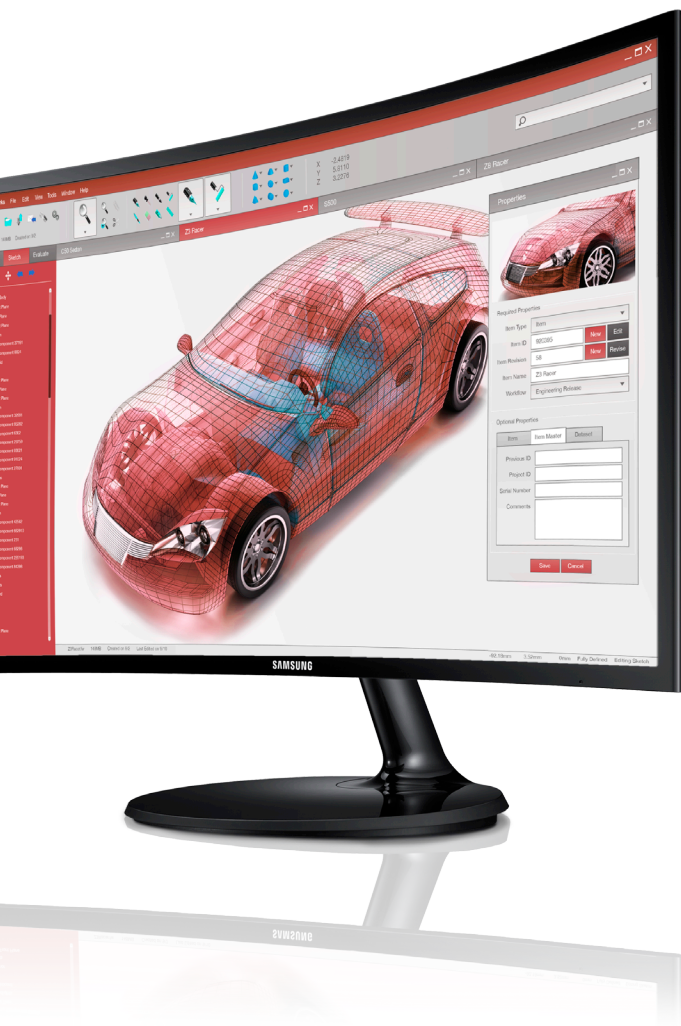

Ultra-curved panels: A premium experience with an economy price

C27F390FHN | LC27F390FHNXGO

Presenting the ultra-curved 27" desktop monitor

Experience the latest progression in user comfort and productivity, at a price point designed to fit your budget. The innovators of curved screen technology bring you the Samsung C27F390FHN. Featuring an ultra-curved screen of 1800R, it's designed to more closely match the way the human eye views objects. By maintaining a more consistent distance from the eye, the user gets a more comfortable, more immersive viewing experience. That translates to less eye fatigue and more productivity. The C27F390FHN also features a VA panel that gives you wide viewing angles and the kind of sharp, colorful picture you expect from Samsung. It's advanced technology that will benefit every business.

Ultra-curved panel

The 1800R ultra-curved screen delivers a more comfortable, more natural viewing experience compared to a less curved 3800R or 4000R, and especially compared to a flatscreen monitor.

Superior picture quality

The Samsung VA panel delivers deep blacks with rich, vivid color and sharp detail. Wide viewing angles mean comfortable viewing even from off angles.

Small footprint

The super slim panel is just 3.7" deep, to fit comfortably on a desktop. It's also VESA mountable, and the sleek, high-gloss cabinet complements the advanced curved screen design.

The large 27" curved screen is ideal for a dual or multi-monitor setup. The combined curvature provides an immersive viewing experience filled with sharp detail.

Easy connectivity

The C27F390FHN offers HDMI for high-speed connections and VGA for legacy/analog applications.