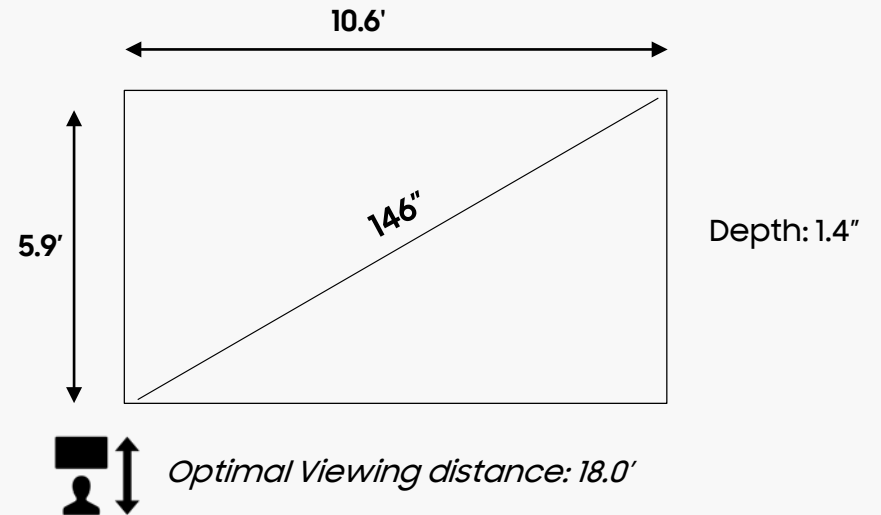

F-IW016AP146

Premium LED Display Business Collection

All-Inclusive Premium FHD 146" LED Display Bundle

The Wall FHD 146"

1920 x 1080

Resolution

1,400 nits

Brightness

4 x 4

Panel Configuration

1.6 mm

Pixel Pitch

Everything is included.

LED Panels

(16) IW016A The Wall

LED Frame Kit (4x4)

(1) VG-LFJ08UWW

UHD-S-Box

(1) SNOW-AAE

Primary Power Cable kit

(2) VG-WR00PKIT

Spare Panels

(2) IW016A The Wall

Side Decoration Kit

(1) VG-LFJ08UDW

Magnetic Jig

(1) CY-WJJPWP

5 Year Warranty

- 5 Year limited parts warranty
- Dedicated Indoor LED service hotline
- Optional 1-5 year expedited on-site White Glove service

Optional Add-on: Samsung ProServices Full LED Installation Service

Contact your Samsung or reseller representative for more information

Learn More samsung.com/display samsung.com/business insights.samsung.com

Product Support 1-866-SAM4BIZ Follow Us youtube.com/samsungbizusa @SamsungBizUSA

SAMSUNG