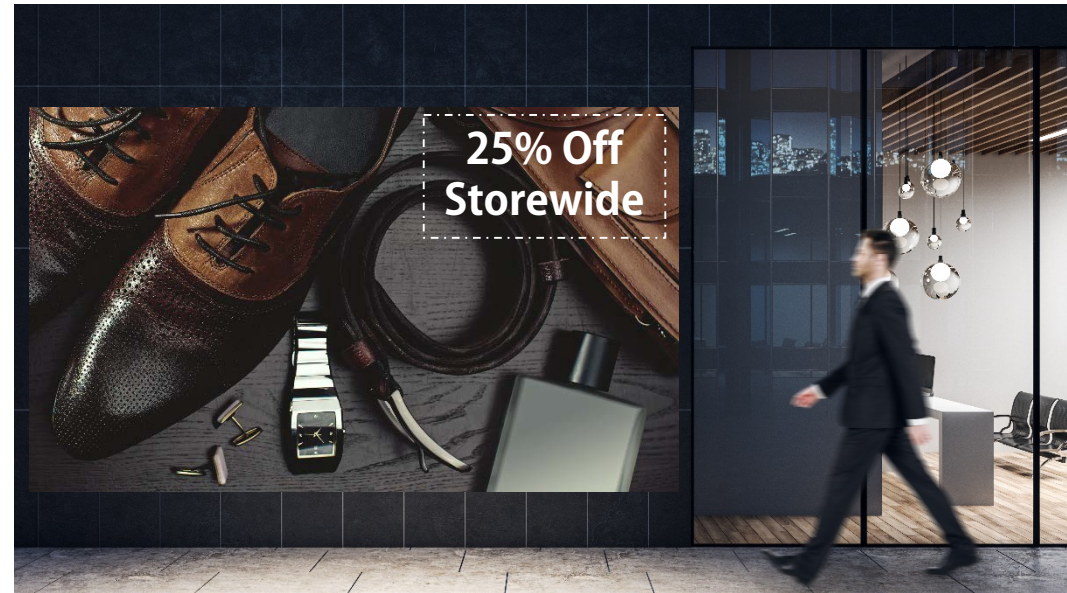

SAMSUNG

The Wall. Make A Bold Statement.

All-Inclusive Premium FHD 146" LED Display Bundle

The Wall is in a class of its own, exhibiting spectacular visuals that make a bold statement in any business or luxury living environment. Unrivaled picture quality delivers the ultimate viewing experience, while easy installation and management make operating The Wall effortless.

Our all-inclusive Premium LED Display Business Collection for The Wall is pre-configured for 146" and includes all the panels, hardware and spare parts you need to get up and running quickly and simply.

This bundle is ideal for any commercial or luxury living setting, including corporate, retail, hospitality, automotive, healthcare and command centers.

With the all-inclusive Premium LED Display Business Collection from Samsung, it's never been easier to make a bold statement.

samsung.com/thewall

Premium LED Display Business Collection F-IW016API46