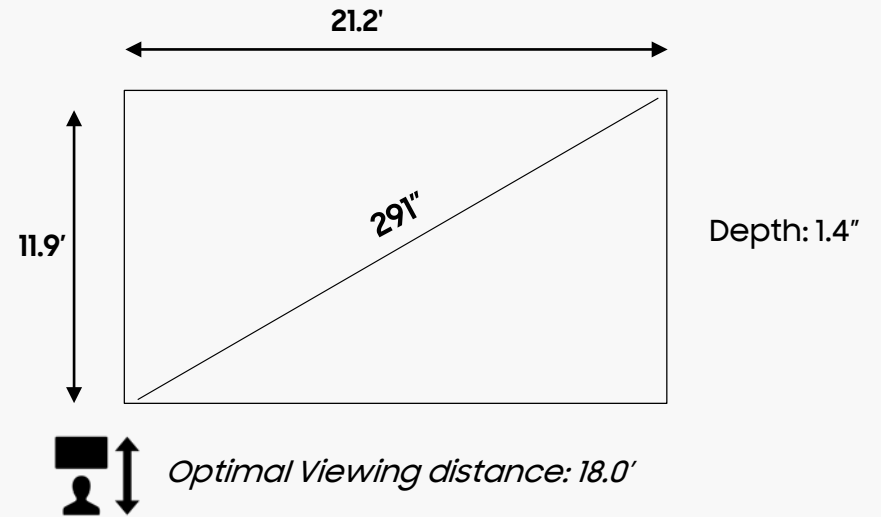

## The Wall 4K UHD 291"

**3840 x 2160**  
Resolution

**1,400 nits**  
Brightness

**8 x 8**  
Panel Configuration

**1.6 mm**  
Pixel Pitch