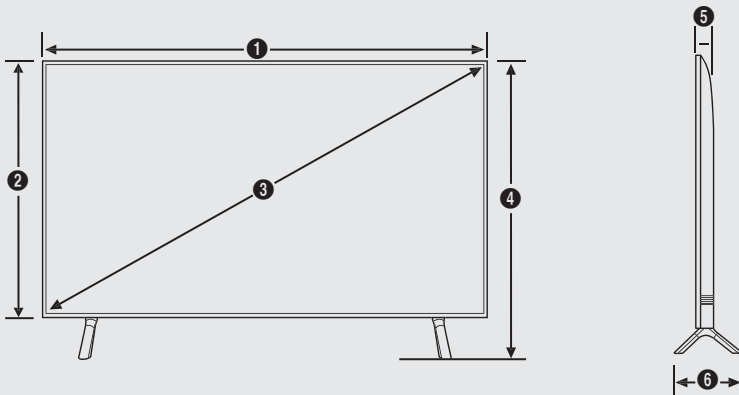

RU710 Series Dimensions

43" | HG43RU710NFXZA - 4K

1	2	3	4	5	6
38.2"	22.2"	42.5"	25.1"	2.3"	8.3"

55" | HG55RU710NFXZA - 4K

1	2	3	4	5	6
48.8"	28.1"	54.6"	31.2"	2.3"	10.3"

50" | HG50RU710NFXZA - 4K

1	2	3	4	5	6
44.3"	25.6"	49.5"	28.7"	2.3"	10.3"

65" | HG65RU710NFXZA - 4K

1	2	3	4	5	6
57.4"	33.0"	64.5"	36.1"	2.3"	12.3"