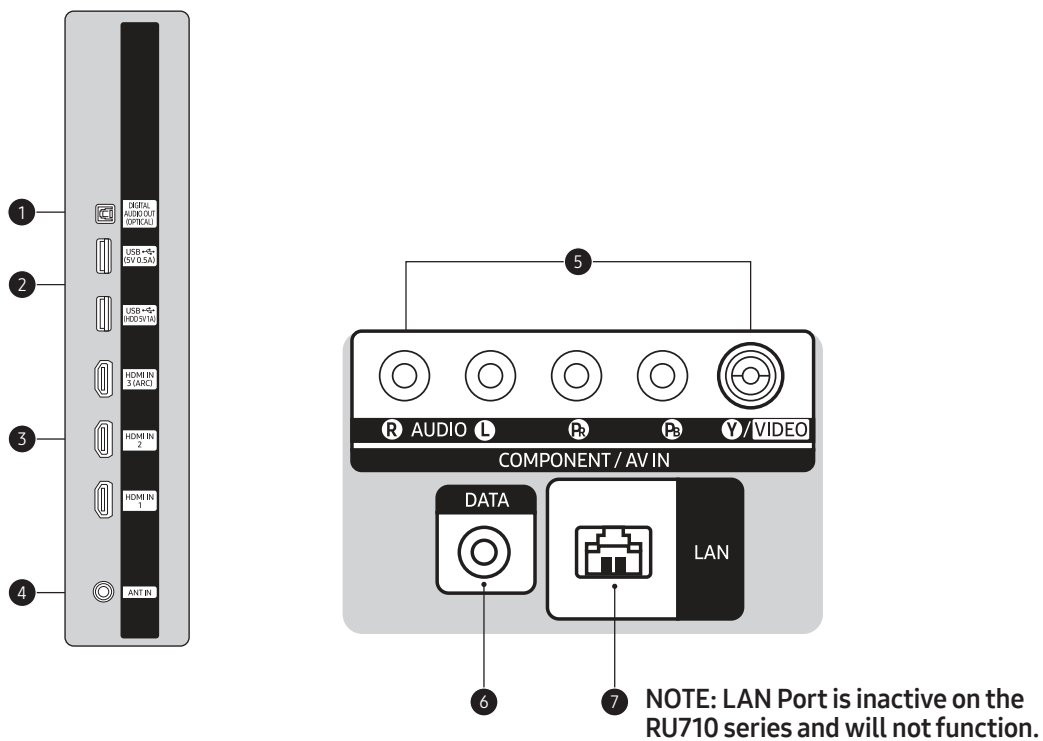

RU710 Series Connectivity

HG43RU710NFXZA, HG50RU710NFXZA, HG55RU710NFXZA and HG65RU710NFXZA

1. Digital Audio Out (Optical)	5. Component In / AV In
2. USB (5V 0.5A), USB (HDD 5V 1A)	6. Data (Phone Jack to RJ12)
3. HDMI In 1, 2, 3 (ARC)	7. LAN (Inactive)
4. Antenna In