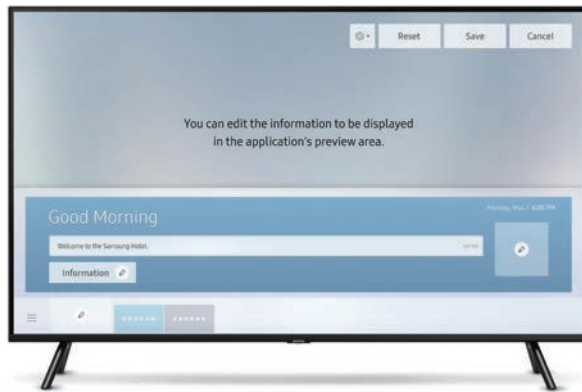

RU710 Series Dimensions

43" | HG43RU710NFXZA - 4K

1	2	3	4	5	6
38.2"	22.2"	42.5"	25.1"	2.3"	8.3"

55" | HG55RU710NFXZA - 4K

1	2	3	4	5	6
48.8"	28.1"	54.6"	31.2"	2.3"	10.3"

50" | HG50RU710NFXZA - 4K

1	2	3	4	5	6
44.3"	25.6"	49.5"	28.7"	2.3"	10.3"

65" | HG65RU710NFXZA - 4K

1	2	3	4	5	6
57.4"	33.0"	64.5"	36.1"	2.3"	12.3"