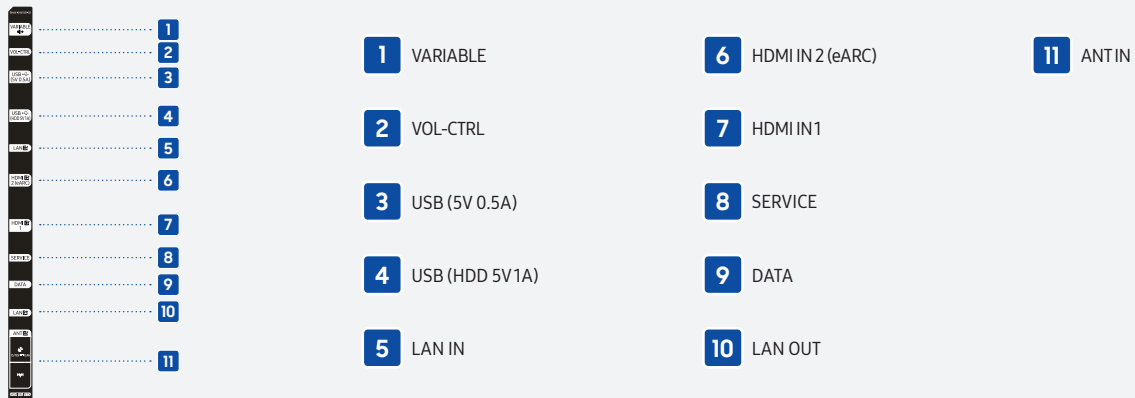

Technical drawings

43"

50"

55"

65"

Technical drawings

75"

Connectors