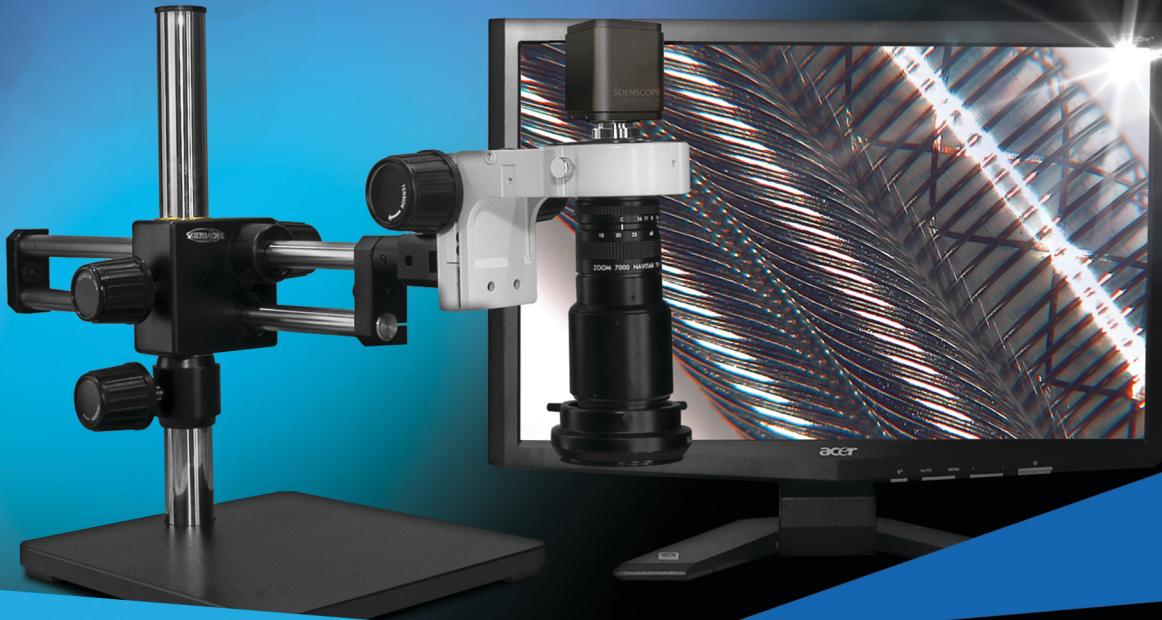

NEW AUTO FOCUS

HD MACRO INSPECTION SYSTEMS

AUTO FOCUS HD Macro Inspection Systems

Scienscope's industry standard Macro video/digital inspection systems now feature the powerful and convenient Auto-Cam. The systems, built around our versatile macro lens, are now even more easy to use thanks to fast auto focus technology, will allow you to speed up your inspection routine beyond your current capabilities. Contact us for an onsite demo today!

Specification Overview

- | | |
|--|--|
| ✓ Full Toolbar w/ Camera Controls | ✓ DC 12V/2A Adaptor |
| ✓ 1080p Resolution | ✓ Compatible Displays: 19"+ |
| ✓ HDMI 60FPS and USB 30FPS | ✓ Weight of 0.47 kg (1.0lbs) |
| ✓ 2.8µm / 2.8µm Pixel Size | ✓ Exposure of 0.1ms~999ms |
| ✓ 1080P/Sony IMX236(C) Sensor Sized at 1/2.8"(5.38x3.02) | ✓ Dimentions of 78mm (3.07") x 70mm (2.76") x 92mm (3.62") |

System Details

FEATURING

- Super-fast auto focus
- Convenient ROI Auto focus within field of view
- Imbedded camera control software
- Capture images and video to SD card
- Fast auto and manual exposure
- Full 1080p 60 fps frame rates
- Simultaneous HDMI and USB output
- Connect, view, and control via WiFi
- ROI white balance for simple white target referencing
- Real-time color adjustments
- Digital zoom
- Image Comparison
- Choice of stands and lighting