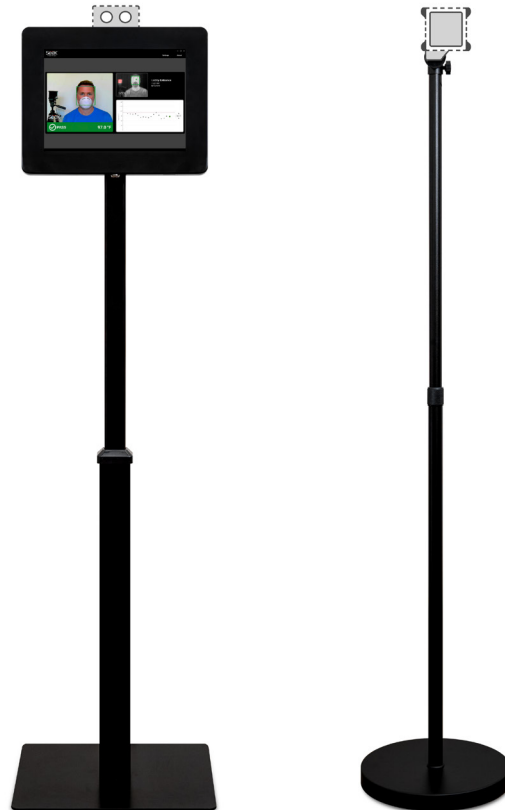

Seek Scan

kioskkit

Convert Any Seek Scan System into a Kiosk

- Two durable, aluminum stands secure the Seek Scan Camera, tablet, and Heat Source
- 10" Windows touch screen tablet included
- Adjustable for subjects 3 to 7 feet tall
- A clean, sleek look perfect for any facility

Seek[™]
thermal

thermal.com

Part Number
YA-SAA

SEEK SCAN CAMERA AND FIXED HEAT SOURCE NOT INCLUDED

Seek Scan™ Kiosk Kit lets you convert any standard Seek Scan system into easy-to-use temperature screening kiosk that looks and works great.

The Kiosk Kit was created for existing Seek Scan customers looking to upgrade their system to a professional, self-contained kiosk that is perfect for any office lobby and facility.

WHAT'S IN THE BOX

- 10" Windows 10 tablet
- Seek Scan software pre-installed on tablet
- Aluminum Kiosk stand
- Aluminum Heat Source stand
- Fasteners and tools for assembly
- Two tablet enclosure keys
- Quick Start Guide
- Kiosk and Heat Source Cables