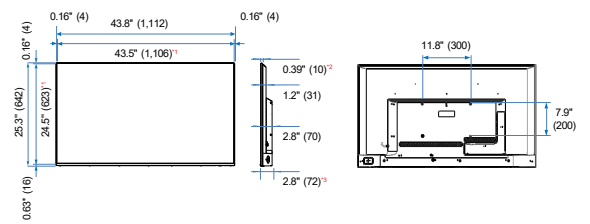

(4P-B50EJ2U)

Units: inch (mm)

*1. Active area *2. Thinnest part *3. Including projecting parts

SHARP ELECTRONICS CORPORATION
100 Paragon Drive, Montvale, NJ 07645
1-800-BE-SHARP • www.sharpsusa.com

Sharp is a registered trademark of Sharp Corporation. The terms HDMI, High-Definition Multimedia Interface and the HDMI logo are trademarks or registered trademarks of HDMI Licensing Administrator, Inc. Manufactured under license from Dolby Laboratories. Dolby and the double-D symbol are trademarks of Dolby Laboratories. All other brand names and product names may be trademarks or registered trademarks of their respective owners. All screen images appearing in this brochure are simulated. Design and specifications are subject to change without prior notice.