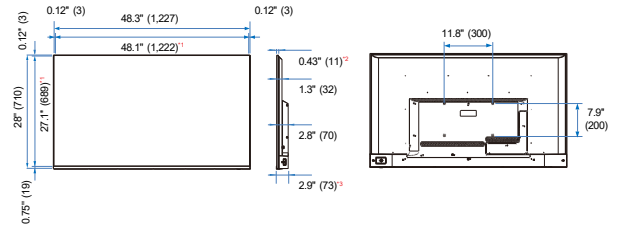

(4P-B55EJ2U)