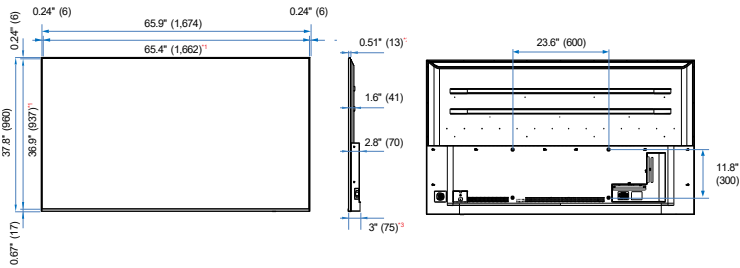

*1 Use a commercially available connection cable for PC and other video connections. *2 The AC power cord is an inlet type. The cable is bundled (2 pins). *3 Temperature conditions may change when using the monitor together with optional equipment. In such cases, please check the temperature conditions specified by the optional equipment.

Dimensions

(4P-B75EJ2U)