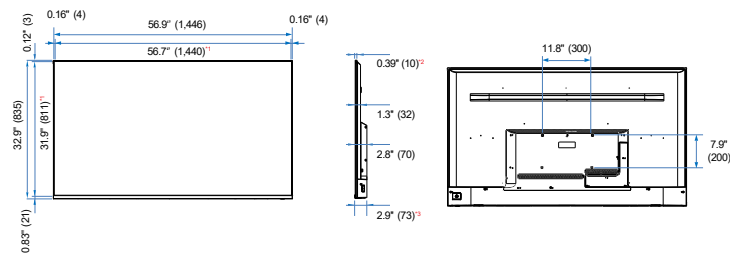

(4P-B65EJ2U)