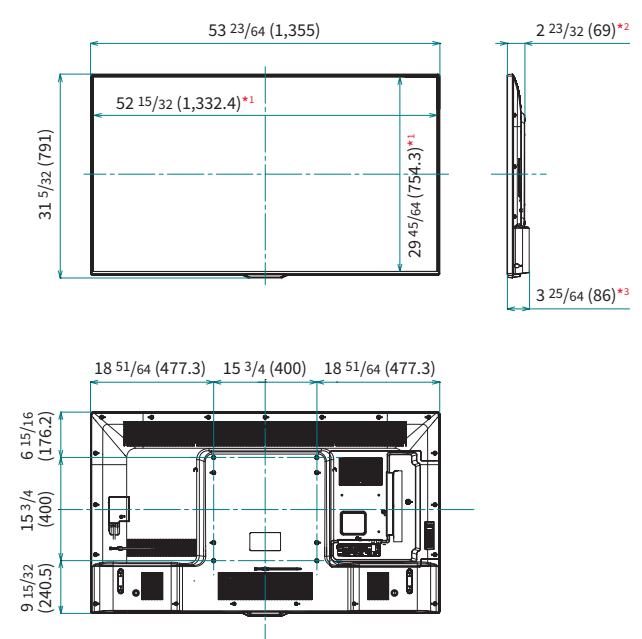

Bigger Screen, Slimmer Bezel

Fit more screen in less space with the PN-UH701/UH601. Streamlined for a pleasing appearance and minimal protruding parts, this monitor weighs only 76.1/55.2 lbs. A bezel thickness* of just ²⁹/₆₄" and ⁷/₁₆" makes for easy placement in offices, public places, stores and other commercial establishments.

Specifications

Model Name	PN-UH701	PN-UH601
Installation	Landscape	
LCD Panel	70" Class (69 43/64" diagonal) LCD	60" Class (60 5/64" diagonal) LCD
Max. Resolution	3,840 x 2,160 pixels	
Max. Display Colors (approx.)	1.07 billion colors	
Pixel Pitch (H x V)	0.40075x 0.40075 mm	0.347 x 0.347 mm
Max. Brightness*1	300 cd/m ²	
Contrast Ratio	4,000 : 1	
Viewing Angle (H/V)	176°/176° (CR ≥ 10)	
Active Screen Area (W x H)	60 19/32" x 34 3/32"	52 25/64" x 29 15/32"
Response Time	8 ms	9 ms
Backlight	LED, edge lit	
Computer Input	HDMI	
Plug & Play	VESA DDC2B	
Video Color System	NTSC-M/PAL-N/PAL-M	
Analog/Digital Turner	NTSC/ATSC	
Input Terminals*2	HDMI x 2, Video (3.5 mm-diameter mini stereo jack) x 1, RS-232C (3.5 mm-diameter mini stereo jack) x 1, ANT/Cable x 1, USB x 1	
Output Terminals*2	Audio: 3.5 mm-diameter mini stereo jack (L/R) x 1	
Input/Output Terminals*2	Ethernet RJ-45 x 1	
Speaker Output	10 W + 10 W	
Power Supply	110 – 240 V AC 50/60Hz	
Power Consumption	185 W	165 W
Operating Temperature	0°C to 40°C	
Dimensions (W x D x H) (approx.) (display only)	61 9/16" x 3 25/64" x 35 3/4"	53 23/64" x 3 25/64" x 31 5/32"
Weight (approx.) (display only)	76.1 lbs	55.2 lbs

Dimensions

(PN-UH701)

(PN-UH601)

Units: inch (mm)
*1 Active area *2 Thinnest part *3 Including projecting parts

SHARP ELECTRONICS CORPORATION
100 Paragon Drive, Montvale, NJ 07645
1-800-BE-SHARP • www.sharpsusa.com