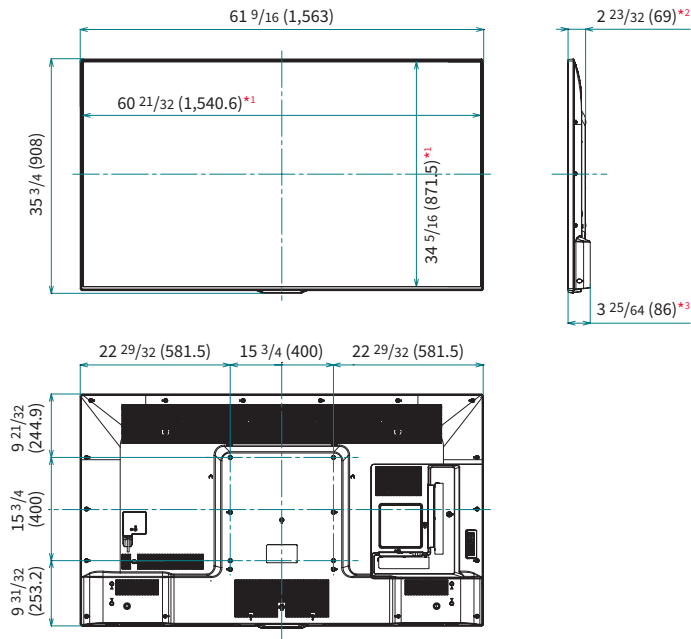

*1 Brightness depends on input mode and other picture settings. Brightness level will decrease slightly over the lifetime of the product. Due to the physical limitations of the equipment, it is not possible to maintain a precisely constant level of brightness. *2 Use a commercially available connection cable for PC and other video connections.

Dimensions

(PN-UH701)