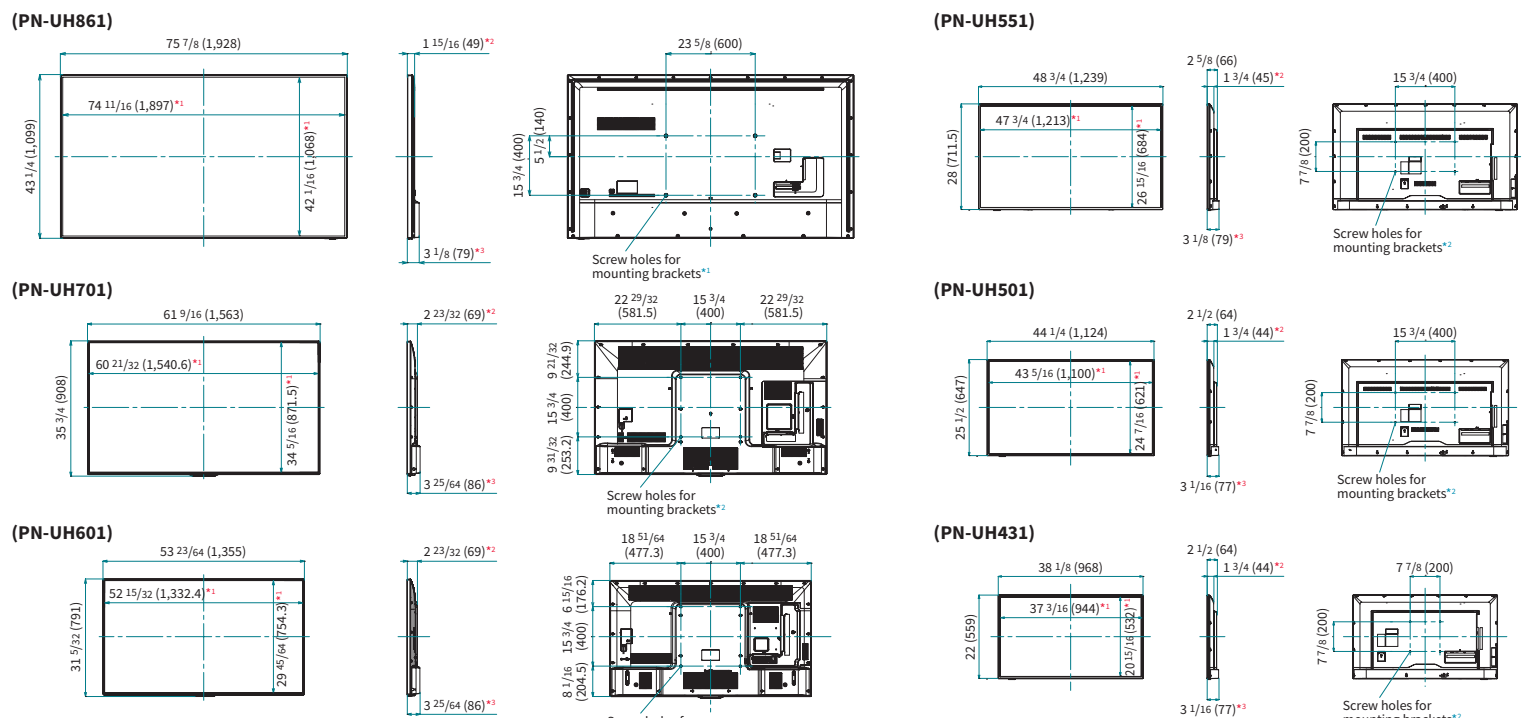

*1 Brightness depends on input mode and other picture settings. Brightness level will decrease slightly over the lifetime of the product. Due to the physical limitations of the equipment, it is not possible to maintain a precisely constant level of brightness. *2 Use a commercially available connection cable for PC and other video connections. *3 Supported media formats: [PN-UH861/UH551/ UH501/UH431] JPEG (.jpg) for still image, MP3 for audio, MP4, TS for video [PN-UH701/UH601] JPEG (.jpg) for still image, MP3 for audio, MP4, AVI, MKV, M2TS, MPEG for video. *4 Requires the bundled RS-232C conversion cable. The terminal is shared with both the RS-232C and IR. *5 Temperature conditions may change when using the monitor together with the optional equipment recommended by Sharp. In such cases, please check the temperature conditions specified by the optional equipment.

Dimensions

Units: inch (mm)

*1 Screen dimensions *2 Thinnest part *3 Including projecting parts

*4 To use the mounting bracket, use M8 screws that are 10 to 12 mm plus the thickness of the bracket. *5 To use the mounting bracket, use M6 screws that are 8 to 10 mm plus the thickness of the bracket.

SHARP ELECTRONICS CORPORATION
100 Paragon Drive, Montvale, NJ 07645
1-800-BE-SHARP • www.sharpusa.com