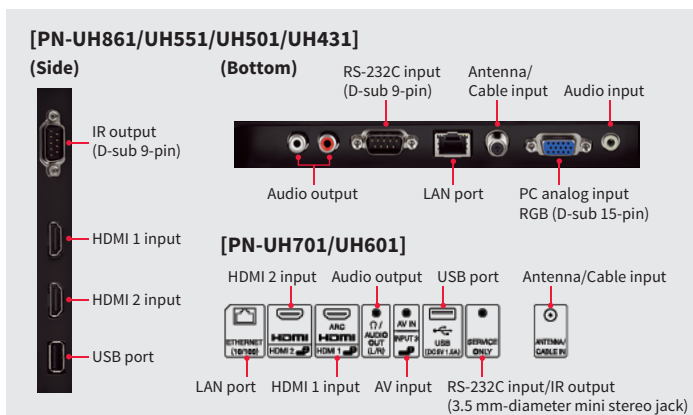

Terminals

Other Key Features

- **Fanless architecture** maintains airflow while dissipating heat, without the use of noisy, dust-creating mechanical ventilation fans. The fanless design also makes maintenance easier to perform.
- **Built-in speakers** eliminate the need for external speakers and ensure a stylishly streamlined profile.
- **3-year limited commercial warranty** plus Sharp's best-in-class customer support service.