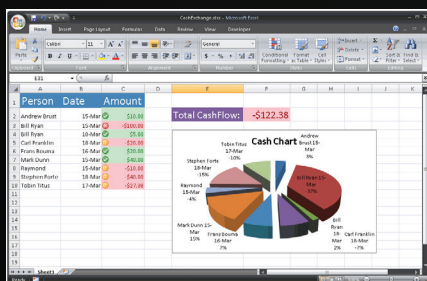

What Media Does The SignagePro-HD Support?

HD Video (MPEG/AVI)

QuickTime

HTML5 Widgets

Flash

PDF

PowerPoint

RSS News Feeds

Images (JPEG/GIF)

Excel

Live Video Capture (Optional)

Made To Be Effective For Everyone

No Need To Convert Your Existing Media Into Any Sort Of Specialized Format

Have your media playing on your SignagePro-HD as quickly as you can create it. Many signage players on the market require you to convert your files to the limited amount of file types and formats that particular signage player can run. The endless and unnecessary conversion of file types for display as digital signage destroys not only productivity but also creativity. SmartAVI doesn't think that this should be a problem for our customers to have. Why should the burden of file conversion to the limited amount of file types that can run on most digital signage be on your shoulders?

With SignagePro-HD, this is no longer a problem, because it can take almost any commonly used file type and display it as scheduled, fully customizable signage. So feel free to use your PowerPoint as soon as you written the last word or upload an Excel spreadsheet as soon as you've finished entering the data. Time is precious, so don't waste it unnecessarily converting files.

Multiple Stream
FULL HD 1080p