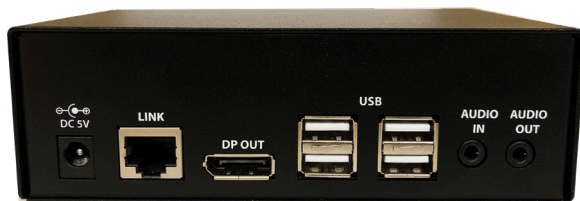

DPX-XT (RX) Back