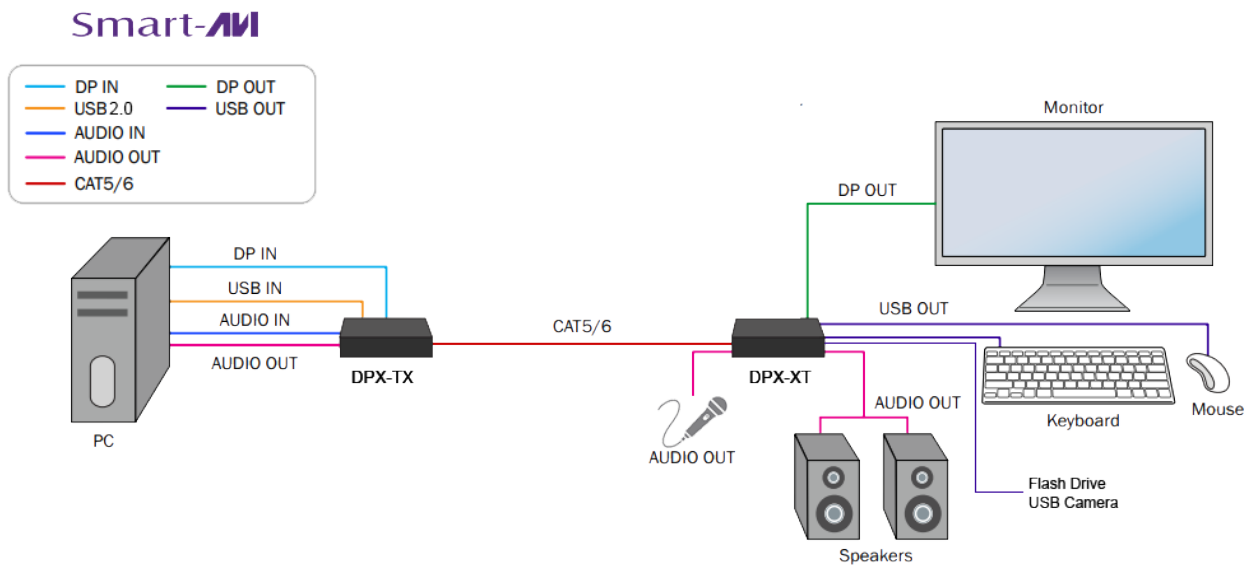

## FEATURES

- DisplayPort 1.2, USB extender at 4k/30Hz over Cat 5e/6/6a
- Resolution - 3840x2160 @ 30Hz
- Max. Distance 100 m/328 ft.
- Uncompressed Video
- USB 2.0 Transparent
- Carries DP, USB 2.0 and Audio Over a Single CAT 5e/6/6a
- DisplayPort Auxiliary Bypass
- Plug-and-Play Ready

## APPLICATIONS

- Presentations
- Conferences
- Surveillance
- Remote Command
- System Extension
- Data Processing
- Quality Control
- Video Communication
- Home Entertainment
- and more!

DPX-XT is a DisplayPort video extender that is capable of carrying DisplayPort 4k/30Hz video signals, USB 2.0, microphone and speakers up to 100m over a single Cat 5e/6/6a.

# WHAT IS THE DPX-XT?

The DPX-XT is an extender supporting DisplayPort video signals at resolutions up to 4k/30Hz, with bi-directional audio and fully-transparent USB 2.0 up to 330ft.

The DPX-XT is the first extender on the market to feature DP 4K/30Hz, USB 2.0, and full KVM extension on one cohesive system. Its DisplayPort 4K (3840x2160 @ 30Hz) video output is optimized for HD monitors with crystal-clear picture; excellent for detail-driven work.

The DPX-XT extends fully-transparent USB 2.0, supporting keyboard, mouse, flash-drive, digital cameras, printer(s) and a wide variety of other USB 2.0 devices!

One of our most comprehensive extension solutions available, the DPX-XT also features stereo audio, microphone compatibility and a port(s) for USB 2.0 devices over a single CAT 5e/6/6a cable. Extend signals from peripheral USB devices like printers, scanners, and even desktop cameras by hundreds of feet. With the DPX-XT, extending your digital reach is easy and accessible. The DPX-XT (RX) and DPX-XT (TX) make for a great addition in: