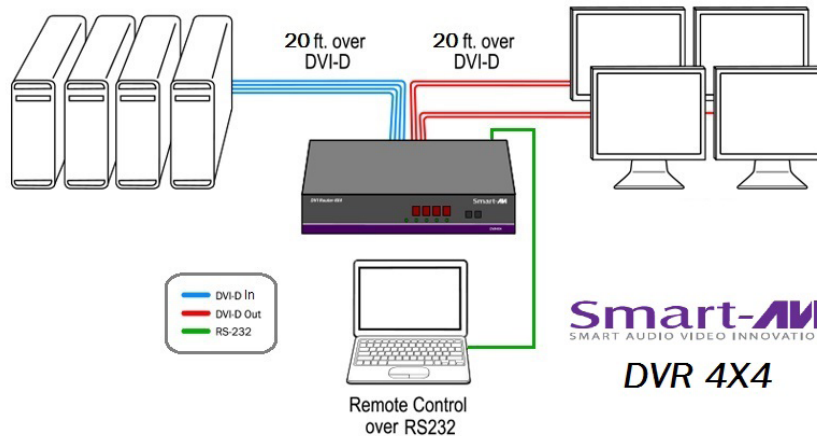

DVR 4x4

4x4 DVI-D Matrix Switch

The DVR 4x4 allows users to route content from any four computers on any four screens independently

FEATURES

- 4x4 non-blocking, single-link DVI-D matrix switch
- Supports DVI-D operation at the maximum TMDS rate of 2x1.65 Gb/s
- Supports resolutions up to 1080p, 2K, and 1920x1200
- Simultaneous 4x4 analog matrix switching at 380 MHz bandwidth
- DVI-D transmission up to 20 feet at the highest TMDS rate of 1.65Gb/s
- Control from either front panel or RS-232
- Optional IR Remote

APPLICATIONS

- Wall Displays
- Digital Media
- Airports
- Dealer Rooms
- Control Rooms
- Audio/Visual Presentations
- Shopping Centers
- Security
- Point-of-Sale
- Hotels/Resort

OVERVIEW

The DVR 4X4 matrix switch provides an easy and dynamic approach to creating multiple computer stations, each having the ability to access any one of the CPU's or displays instantly, either directly or remotely using RS-232 commands and infrared.

The SmartAVI DVI-D 4x4 router provides single-link DVI-D operation at the maximum TMDS rate of 2x1.65 Gb/sec. at resolutions up to 1920x1200. The DVI-D signals can be transmitted up to 20 feet at the maximum TMDS rate on both the input and output sides of the switch.

APPLICATION DIAGRAM

SPECIFICATIONS

DVR 4x4 Front

DVR 4x4 Back

VIDEO	
Format	(4) DVI-D Single Line
Input Interface (TX)	(4) DVI-D 29-pin (Female)
Output Interface (RX)	(4) DVI-D 29-pin (Female)
Resolution	Up to 1920x1200 @ 60Hz
DDC	5 volts p-p (TTL)
Input Equalization	Automatic
Input Cable Length	Up to 20 ft.
Output Cable Length	Up to 20 ft.