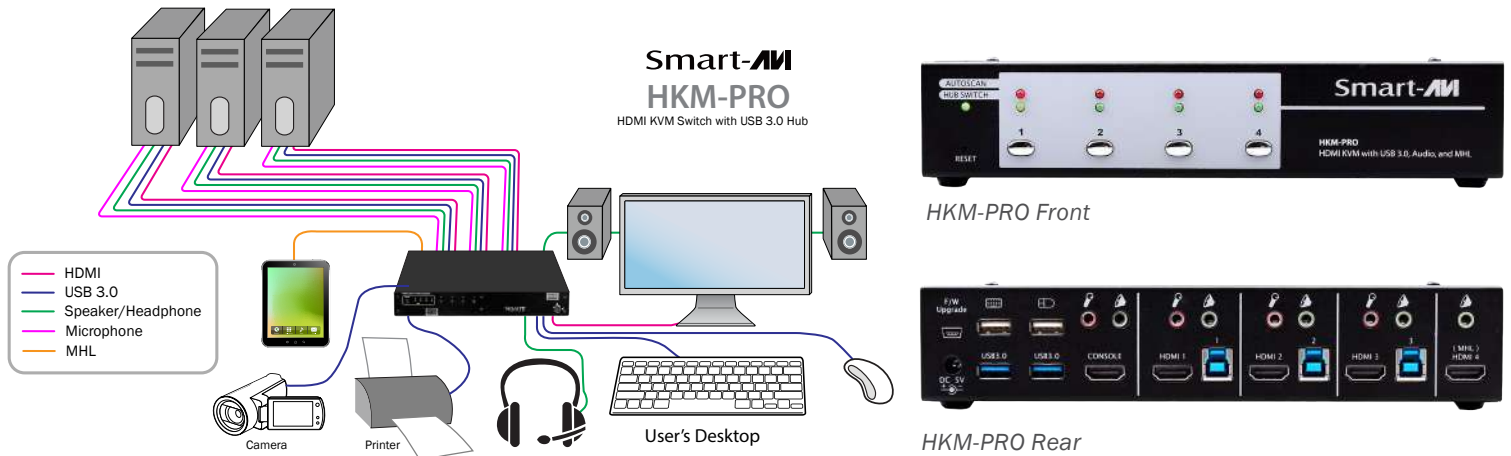

HKM-PRO

HDMI KVM Switch USB 3.0 Hub

The next generation HDMI KVM switch,
featuring three USB 3.0 ports and an MHL port

FEATURES

- Supports HDMI KVM Operation, with USB 3.0 Hub
- Supports HDMI 1.4a with 1080p HD Video
- Supports MHL 1.1 for Compatible Android Phones
- Supports DDC/DDC2B, Hot-Plug Detection (HPD) and HDCP Functions
- Supports Default EDID and Selected EDID Modes
- Supports Hot-Key Switching
- Full USB Keyboard and Mouse Emulation
- Firmware Upgradeable
- Easy to Install, No Software Required

APPLICATIONS

- Restaurants/ Lounges
- Board/Conference Rooms
- Civic Centers
- Retail Locations
- Schools/Universities
- Control Rooms

OVERVIEW

The HKM-PRO is a cutting edge HDMI KVM (Keyboard, Video and Mouse) switch perfectly catered for the latest AV technology. Three HDMI slots, two USB 3.0 Type A ports, three USB 3.0 Type B ports, audio input/output, one MHL/Android port, and two USB 2.0 Type A ports make the HKM-PRO the ultimate in KVM switch on the market. With the growing popularity of USB 3.0 devices, as well, the HKM-PRO is the ideal way for users to stay up to date with all of their KVM needs.

The HKM-PRO supports hot-key switching, which makes it easier than ever to switch between computers. The HKM-PRO also fully emulates USB keyboard and mouse functions, allowing connected computers to boot normally without keyboard error.

APPLICATION DIAGRAM

SUPPORT	
Monitor Support	DDC2B, max resolution up to 1920x1200
OS Support	Win 98/98SE/ME/2000/XP/Vista/2003/7/8, Mac OS9/X, Linux, Sun Micro OS
USB	USB1.0 / USB1.1 / USB2.0 / USB 3.0
I/O CONNECTORS	
Input	4x HDMI Female 3x USB 3.0 Type B Female 1x 3.5mm 3x Audio Jack Female (Pink) 4x Audio Jack Female (Green)
Output	1x HDMI female 1x USB Type A Female Mouse 1x USB Type A Female Keyboard 1x Audio Jack Female (Pink) 1x Audio Jack Female (Green) 2x USB 3.0 Type A Female