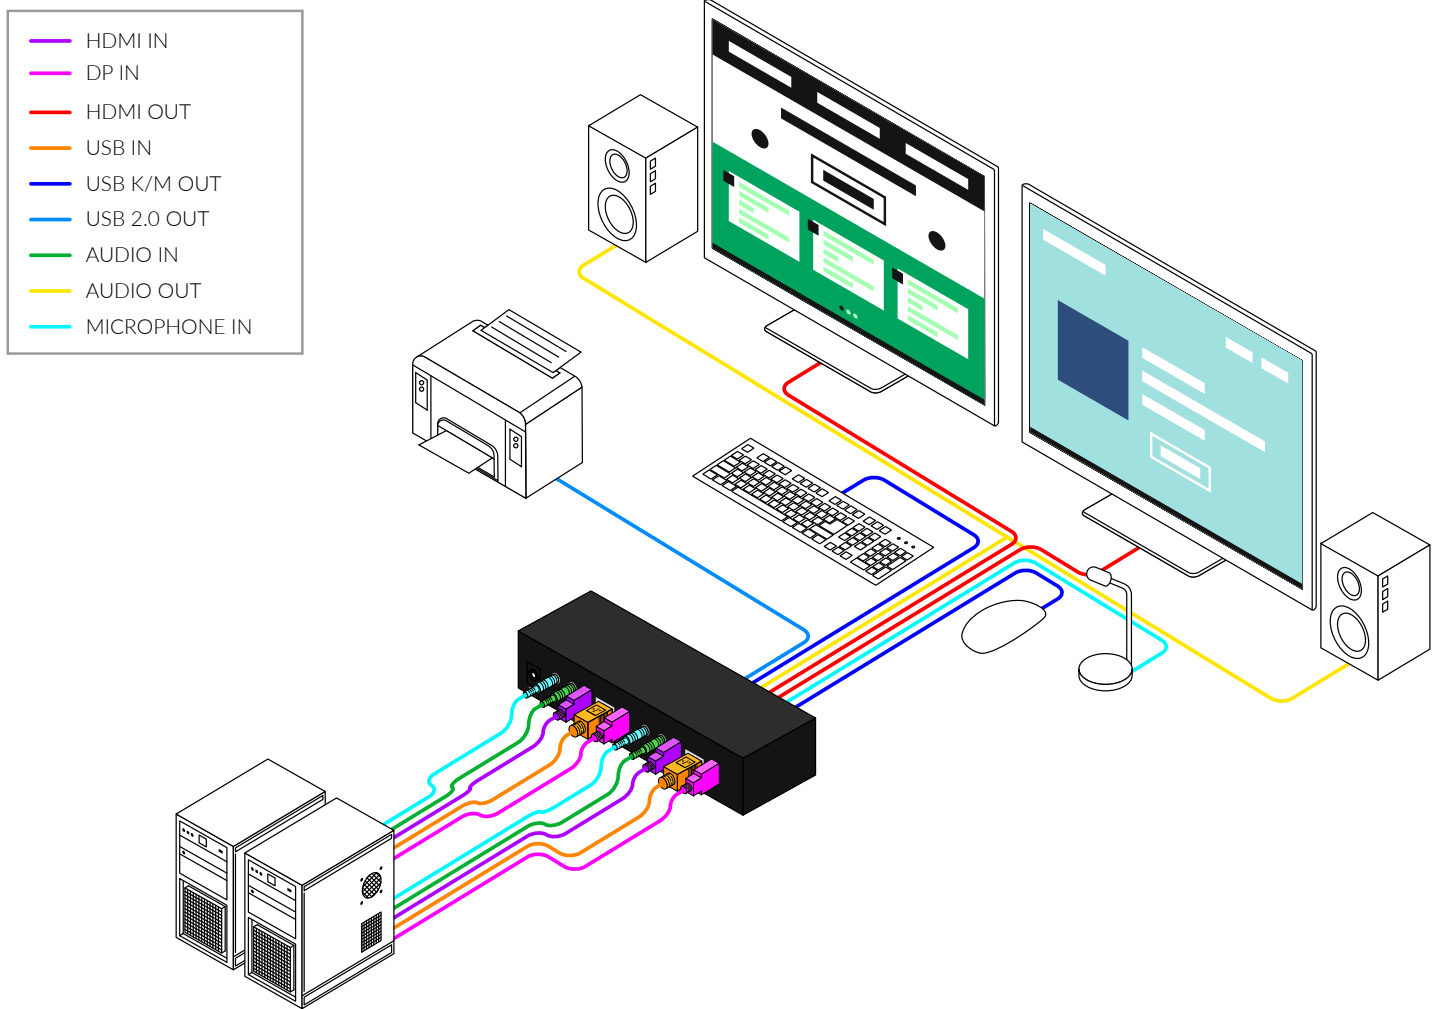

## 2-PORT DUAL HEAD DP/HDMI TO HDMI KVM SWITCH

**ALLOWS THE CONTROL OF TWO COMPUTERS WITH 4K DUAL HDMI VIDEO OUTPUT  
VIA A SINGLE CONSOLE SET**

### FEATURES

- Control two computers via one USB console
- Support the computer with resolution up to 4K UHD (3840 x 2160 @ 60 Hz) dual-head HDMI video output
- HDMI 2.0 & HDCP 2.2 compliant
- DisplayPort 1.2 compliant
- Flexible and easy switching
- Computers and devices can be unplugged and re-plugged without having to shut down the KVM switch
- Indicate the connected computers' statuses clearly
- Control the computer conveniently & easily
- USB transparency suitable for variety of peripherals
- Support the computer's audio line in/out
- Perform under no software installation

### APPLICATIONS

- Server Collocation
- Digital Signage
- Education
- Airports
- Dealer Rooms
- Control Rooms
- Audio/Visual Presentations
- Shopping Centers
- Hotels/Resorts

Designed and Manufactured in the USA

# OVERVIEW

The SM-UHX-2D KVM Switch allows the control of two computers with 4K dual HDMI video output via a single console set of USB keyboard/mouse/hub, microphone, speaker and display. The SM-UHX-2D KVM Switch has built-in USB 2.0 compliant and 3.5mm mini stereo ports allow sharing of the USB keyboard/mouse/hub, speaker, and microphone among the connected computers. The switching between the connected computers is executed by using the front panel or keyboard hotkey commands. Product set-up is quick and simple with no software to install, so you're ready to go right out of the box.