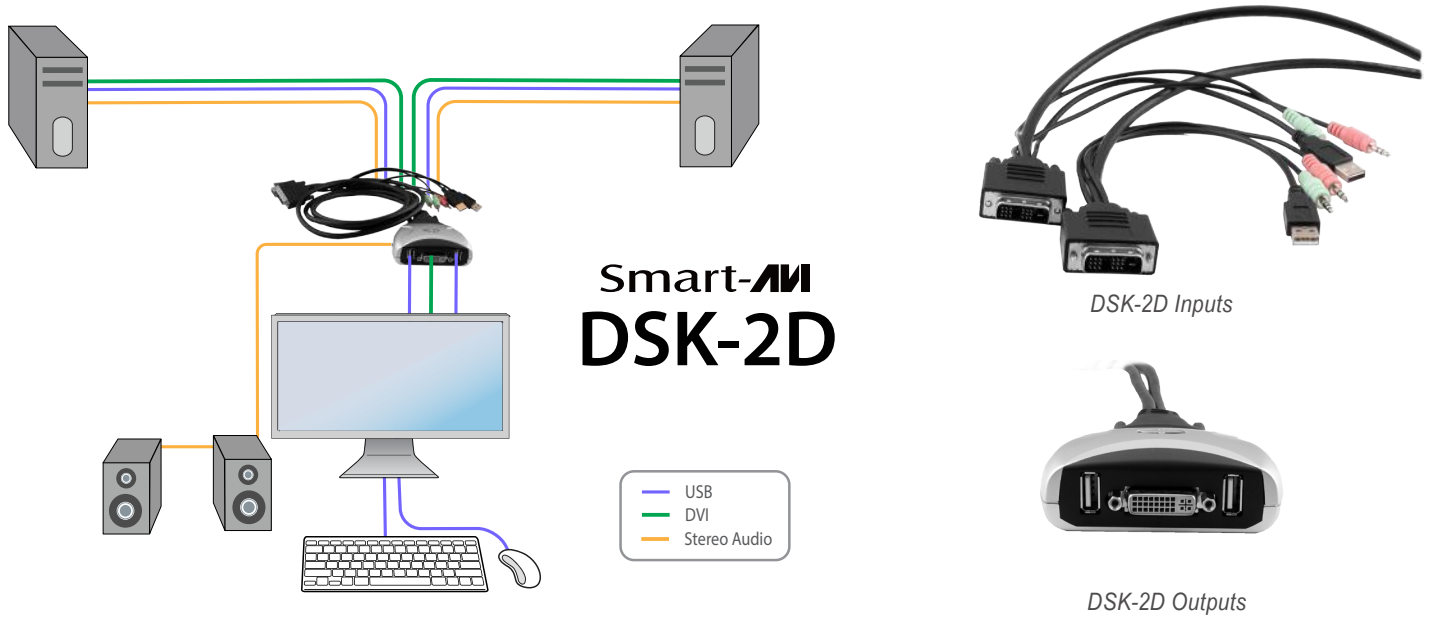

The DSK-2D makes it easy to control two computers' USB KM functions and access DVI video sources with the press of a single button.

FULL HD VIDEO AND STEREO AUDIO SUPPORT

The DSK-2D supports HD resolutions up to 1080p (1920x1080 @ 60Hz), and audio sources including PCs & microphones.

FULL USB KEYBOARD AND MOUSE EMULATION

The DSK-2D features responsive and reliable USB keyboard-mouse functionality, making for a seamless user experience when controlling connected computers.

COMPACT SOLUTION

The DSK-2D is lightweight and easy to carry around on-the-go. Users can hook the KVM device up to any system and start using it immediately, thanks to SmartAVI's signature plug-and-play accessibility. The DSK-2D is quite simply our easiest KVM solution!

DIAGRAM

SPECIFICATIONS

VIDEO & AUDIO		USB	
Link Rate	5.4 Gbps/lane	INPUT	(2) USB Type A Male
Video Input	(2) DVI Male	OUTPUT	(2) USB Type A Female
Video Output	(1) DVI Female	OTHER	
Resolution	Up to 1080p (1920x1080 @ 60Hz)	Dimensions	65mm H x 85mm D x 25mm W
Auto-Scan Interval	10s	Weight	0.9 lbs
DDC Compatibility	DDC 1, 2 Support	Power	Powered by PC connection
Audio Input	(2) 3.5mm Stereo [Male]; (2) 3.5mm Mic [Male]	Operating Temp.	-5 to +35°C (+23 to +95°F)
Audio Output	(1) 3.5mm Stereo [Female]; (1) 3.5mm Mic [Female]	Storage Temp.	-4-185°F (-20-85°C)
		Humidity	5 to 90% (No Condensation)
CONTROL			
Push Button	Switch between sources 1 & 2		
Hot Keys	Via Keyboard		