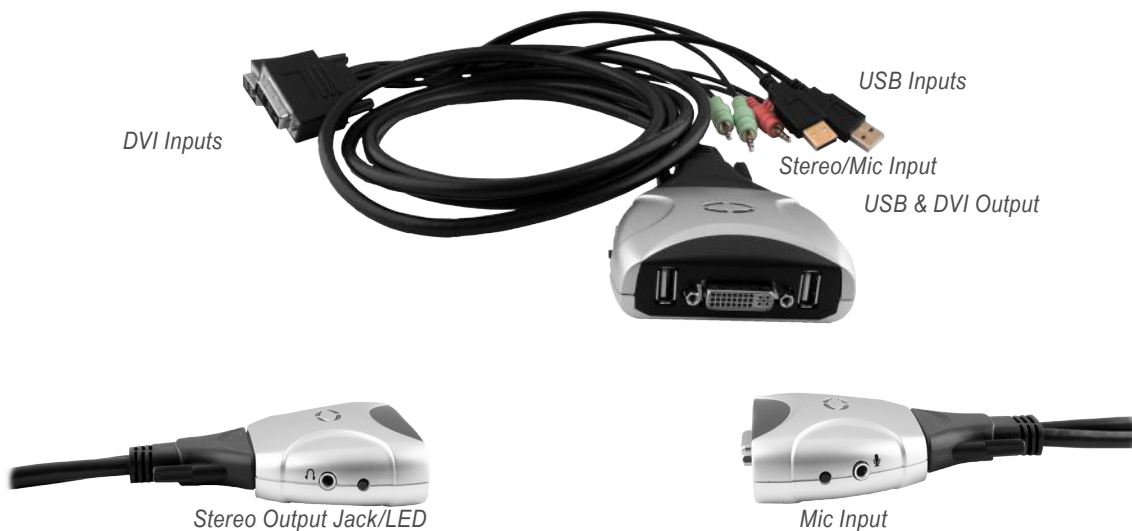

OVERVIEW

Perfect for small office and home settings, the DSK-2D is an ultra-small 2-port DVI KVM switch with stereo audio support and easy push-button switching. Using a USB keyboard and mouse combo with a DVI monitor, users can access & control two connected computer systems from a single KVM workstation with ease.

The DSK-2D's DVI video connectivity offers Full 1080p HD (1920x1080) at a blazing 60Hz, for extreme clarity and frame-rate syncing. Better still, the DSK-2D also features full stereo audio support for both speakers and microphones, letting users listen and communicate with others from the convenience of their KVM workspace.

The DSK-2D is plug-and-play ready, lightweight, and simple to integrate into nearly any work setting. KVM has never been so simple or effective, thanks to the DSK-2D solution Powered by SmartAVI.

KVM MANAGEMENT MADE EASY

The DSK-2D makes it easy to control two computers' USB KM functions and access DVI video sources with the press of a single button.

FULL HD VIDEO AND STEREO AUDIO SUPPORT

The DSK-2D supports HD resolutions up to 1080p (1920x1080 @ 60Hz), and audio sources including PCs & microphones.

FULL USB KEYBOARD AND MOUSE EMULATION

The DSK-2D features responsive and reliable USB keyboard-mouse functionality, making for a seamless user experience when controlling connected computers.

COMPACT SOLUTION

The DSK-2D is lightweight and easy to carry around on-the-go. Users can hook the KVM device up to any system and start using it immediately, thanks to SmartAVI's signature plug-and-play accessibility. The DSK-2D is quite simply our easiest KVM solution!