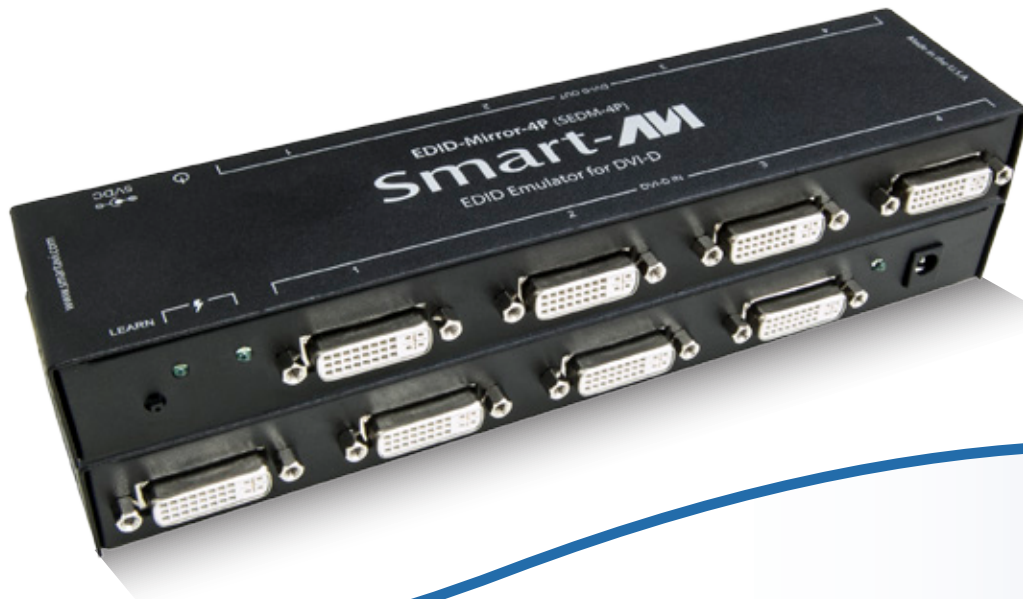

EDID-Mirror-4P

4-PORT
EDID EMULATOR

4-Port DVI-D EDID Emulator

Learn and Emulate the EDID of up to 4 DVI-D displays

Eliminate the Headache of Display Configuration and Auto-detection with SmartAVI's EDID-Mirror. The EDID-Mirror prevents Windows7, XP and Linux from auto-configuring your displays if your computer is started up with the displays disconnected or turned off. Certain operating systems, especially Windows 7, have a display auto-detection feature that can reconfigure your displays if they are not powered on or connected at startup. This can lead to the frustrating task of reconfiguring your displays. The solution is the EDID-Mirror, a DVI-D EDID (Extended Display Identification Data) emulator that provides a constant signal to the computer, regardless of whether the displays are present or not. This ensures that the display configuration is not lost.

FEATURES

- Learn up to 4 EDID configurations at once
- Stores EDID configuration in non-volatile memory so that the unit may be powered off and the configuration will not be lost
- Displays can be disconnected as needed without losing EDID configuration
- Uses standard EDID configuration standards
- Compatible with most DVI-D displays and all Windows versions

APPLICATIONS

- Signage Installations
- Video Wall Installations
- Large Scale DVI-D Switching

Made in the USA

Smart-AVI
SMART AUDIO VIDEO INNOVATION

www.smartavi.com

SPECIFICATIONS

APPLICATION DIAGRAM

DVI-D VIDEO	
Format	DVI-D Single Line
Maximum Pixel Clock	165 MHz
Input Interface	(4) DVI-D 29-pin female
Output Interface	(4) DVI-D 29-pin female
Resolution	Up to 1920 x 1200 @60Hz
DDC	5 volts p-p(TTL)
Input Equalization	Automatic
Input Cable Length	Up to 10 ft.
Output Cable Length	Up to 10 ft.