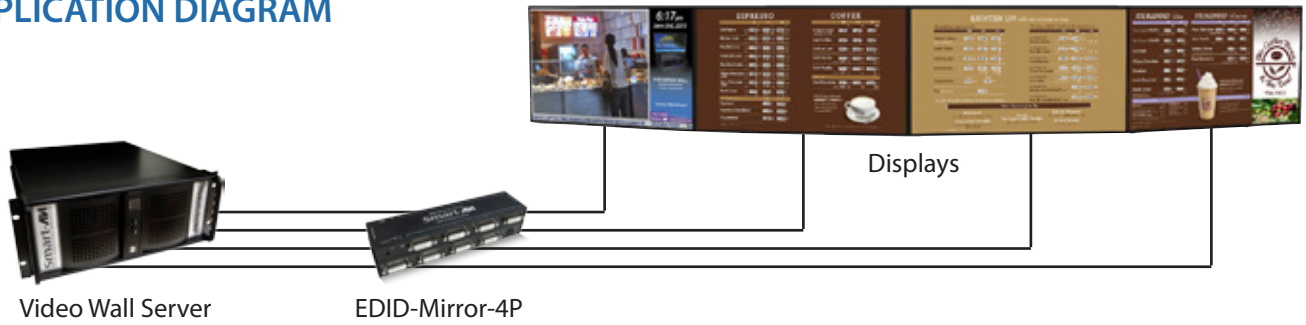

EDID-Mirror-4P

4-PORT
EDID EMULATOR

4-Port DVI-D EDID Emulator

Learn and Emulate the EDID of up to 4 DVI-D displays

Eliminate the Headache of Display Configuration and Auto-detection with SmartAVI's EDID-Mirror. The EDID-Mirror prevents Windows7, XP and Linux from auto-configuring your displays if your computer is started up with the displays disconnected or turned off. Certain operating systems, especially Windows 7, have a display auto-detection feature that can reconfigure your displays if they are not powered on or connected at startup. This can lead to the frustrating task of reconfiguring your displays. The solution is the EDID-Mirror, a DVI-D EDID (Extended Display Identification Data) emulator that provides a constant signal to the computer, regardless of whether the displays are present or not. This ensures that the display configuration is not lost.

APPLICATIONS

- Signage Installations
- Video Wall Installations
- Large Scale DVI-D Switching

Made in the USA

Smart-AVI
SMART AUDIO VIDEO INNOVATION

www.smartavi.com

SPECIFICATIONS

APPLICATION DIAGRAM

DVI-D VIDEO	
Format	DVI-D Single Line
Maximum Pixel Clock	165 MHz
Input Interface	(4) DVI-D 29-pin female
Output Interface	(4) DVI-D 29-pin female
Resolution	Up to 1920 x 1200 @60Hz
DDC	5 volts p-p(TTL)
Input Equalization	Automatic
Input Cable Length	Up to 10 ft.
Output Cable Length	Up to 10 ft.

ORDERING INFORMATION

Part No.	Description
EDID-Mirror-4P-S	EDID-Mirror 4-Port DVI-D EDID Emulator. Includes: [EDID-Mirror-4P, PS5VDC2A.]

Many leading companies have recognized and embraced the innovation of SmartAVI's technologies and have successfully incorporated them into their organizations. Users of SmartAVI include: