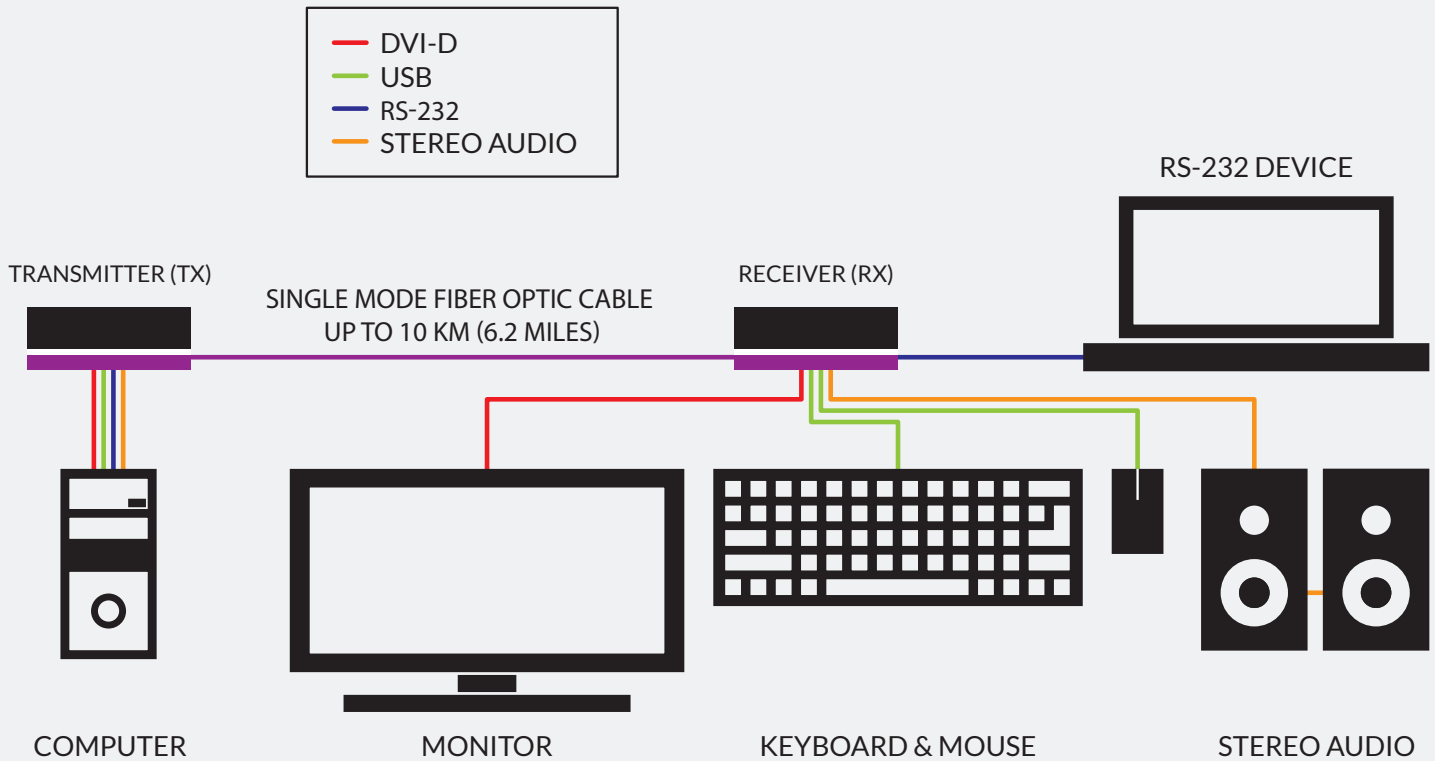

FEATURES

- Single-mode fiber optic extension up to 10km (6.2m)
- Supports DVI-D
- Supports video resolutions up to 1080p Full HD (1920x1080 @ 60Hz)
- Supports USB 2.0 (keyboard-mouse only)
- Supports stereo audio
- Supports RS-232
- Supports all computer operating systems
- Compact, durable chassis

Smart-AVI
www.smartavi.com

BOOST THE RANGE OF YOUR HD SIGNALS & KVM OPERATIONS

The FDX-3000-PRO is a single-mode fiber extender for DVI-D video, stereo audio, RS-232, and USB keyboard-mouse signals. Using its powerful fiber optic technology, the FDX-3000-PRO sends 1080p (1920x1080 @ 60Hz) Full HD audio-video and keyboard-mouse signals up to 10km (6.2m) away at lightning fast speeds without the risk of interference or interception.

APPLICATION DIAGRAM

FRONT AND BACK

FDX-3000-PRO Front

FDX-3000-PRO TX Rear

FDX-3000-PRO RX Rear

SPECIFICATION (CONTINUED)

VIDEO	
Format	Single-Link DVI-D
Input	(1) DVI-D Female (Single-Link)
Output	(1) DVI-D Female (Single-Link)
Max. Pixel Clock	165 MHz
Max. Data Rate	6.75 Gbps
Max. Resolution	Up to 1080p (1920x1080 @ 60Hz)
Input Cable Length	Up to 20 ft.
Output Cable Length	Up to 20 ft.
AUDIO	
Input Interface	(1) 3.5 mm Stereo Audio
Output Interface	(1) 3.5 mm Stereo Audio
USB	
Signaling	USB Keyboard-Mouse Only
Input	(1) USB Type-B
Output	(2) USB Type A
RS-232	
Signal Direction	Unidirectional
Max. Baud Rate	115200bps (self-adaptive)
Data Bits	8
OTHER	
Power Adaptor	12VDC2A
Dimensions	6.25" W x 1.875" H x 5.0" D
Weight (TX & RX)	1.45 lbs (0.725 lbs per unit)
Approvals	UL, CE, ROHS Compliant
Fiber Interface & Type	LC Single-Mode Fiber
Transmission Distance	Up to 10km (6.2 miles)
Operating Temperature	32 to 122°F (0 to 50°C)
Storage Temperature	-4 to 149 °F (-20 to 65°C)
Working Humidity	Up to 85% RH (no condensation)
Storage Humidity	Up to 90% RH (no condensation)