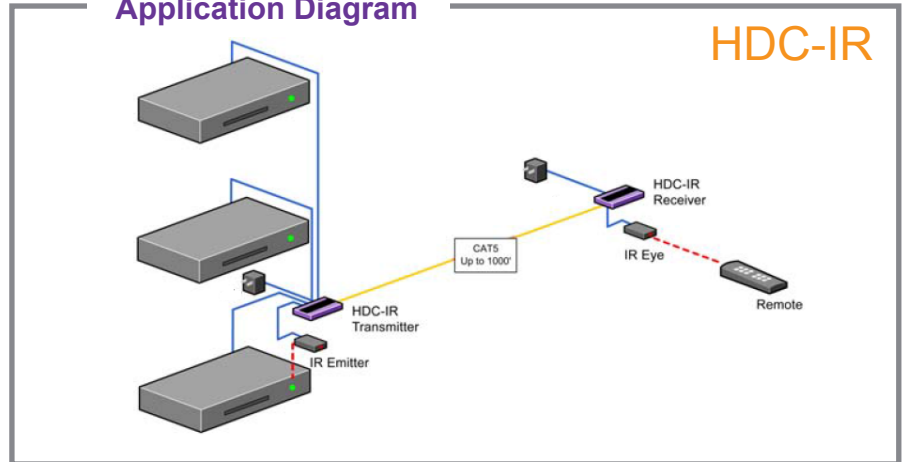

HDC-IR

One CAT5 to broadcast IR up to 1000ft (300m) away!

HD
ready

HD
CONTROL

HDC-IR allows the extension of InfraRed control signals via a single Category 5 twisted pair cable using a unique method of transparent data transfer.

Features

- Uses easy to install, inexpensive CAT5/5e/6/7/8.
- Output reaches up to 1000 feet (300m).
- Sends IR and Power signals over CAT5.
- Built-in lightning, power surge and transient protection.
- High ground loop immunity.
- Compact enclosure.
- Optional power supply for remote unit.
- Fully compliant with standard modulated IR and the latest IRDA.
- Fully transparent path for all protocols and data transfers.
- Bi-directional IR.

a product of the HD Control family

Smart-AVI
SMART AUDIO VIDEO INTEGRATION

Infrared Extender over cat5 up to 1000ft

Specifications

IR EYE input	
IR Frequency Range	30 KHz to 80KHz
Capture Distance	Up to 25'
Cable Connector	3.5mm stereo jack
IR Signal Indicator	Green LED
Power Requirements	
Power Requirements	5VDC 30mA
Signal Type	TTL
IR Emitter Output	
IR Frequency Range	30KHz to 80KHz
Emitter Distance	Up to 10'
Cable Connector	3.5mm mono jack
IR Signal Indicator	Red LED
Box	
Power Requirements	12VDC 2A single power up to 250ft
Cable Link	CAT5 568A or 568B
Dimension	2.5"x2.5"x1.0" (85mm x 84mm x 35mm)
Weight	.25lb (0.9 Kg.)

Application Diagram

Order Info

Model	Description
HDC-IRS	IR CAT5 Point to Point Extender. Includes: [HDC-IR-TX, HDC-IR-RX, SM-LED, SM EYE and (PS 12VDC2A)]

HDC-IR can be used 2 ways,

1. enabling the remote side to control the DVD, or any other source device. (the IR eye would be connected at the remote).
2. enabling the source side to turn off or on the remote TV/Monitor (the IR eye would be connected at the source).