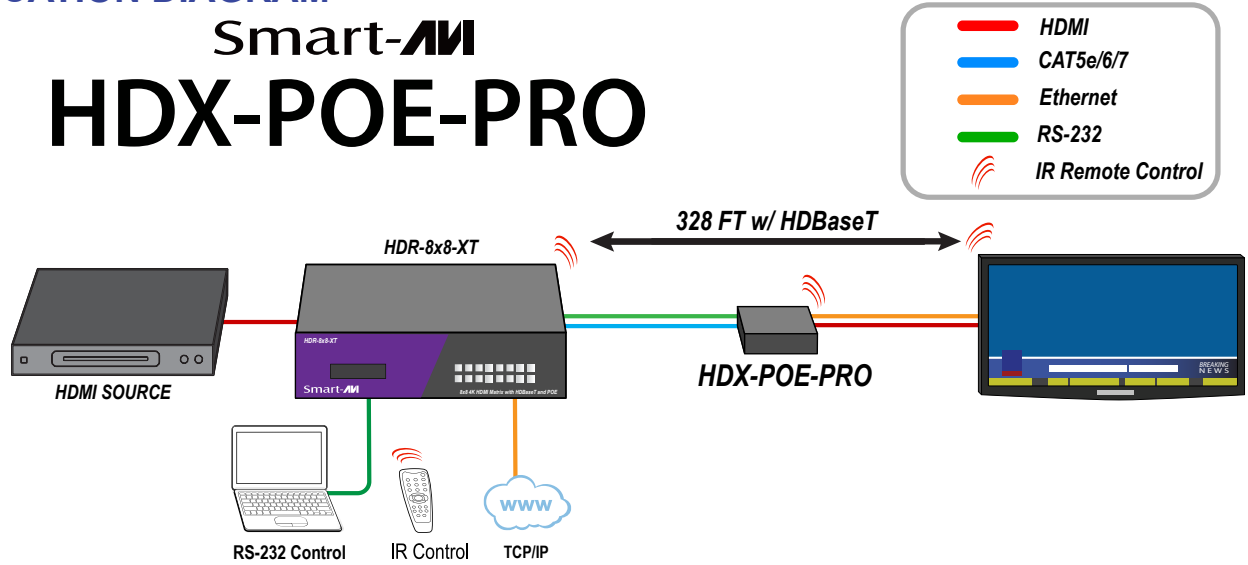

HDX-POE-PRO
SIDE B

OVERVIEW

Extend 4K (3840x2160 @30Hz) Ultra-HD HDMI, IR remote control, RS-232 command, and Ethernet-based internet signals up to 328 ft (100m) from source devices with the HDX-POE-PRO receiver. Plug-and-play and enhanced with HDBaseT technology, the HDX-POE-PRO is energy efficient and Power-over-Ethernet (POE), conserving costly consumption expenses.

The HDX-POE-PRO pairs well with SmartAVI's HDR-8x8-XT HDMI matrix, which powers the POE-PRO units directly over CAT5e/6/7 connection. For smart extension, look no further than HDX-POE-PRO!

APPLICATION DIAGRAM

Smart-**AVI** HDX-POE-PRO

HDX-POE-PRO
SIDE A