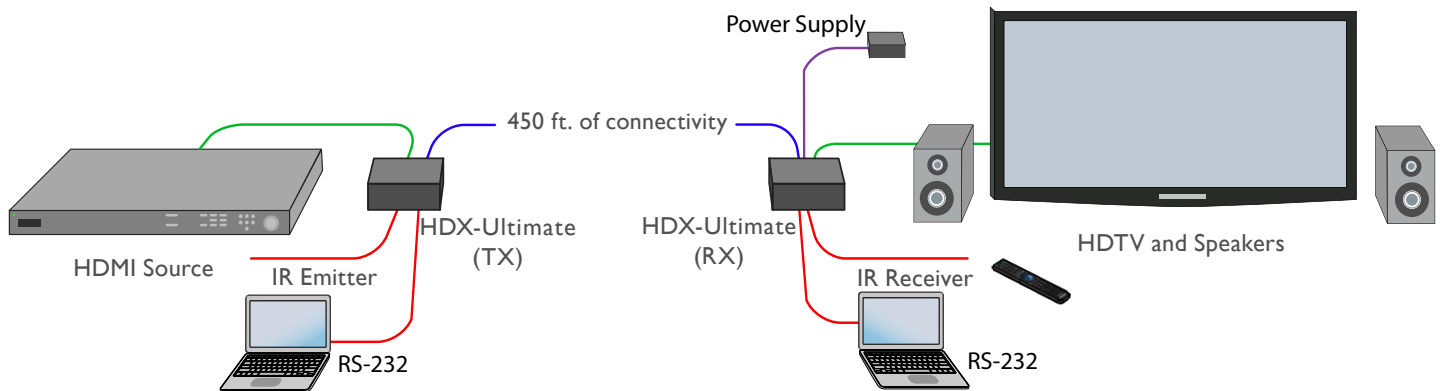

WHY SWITCH TO THE ULTIMATE

The HDX-Ultimate uses only one CAT5e cable to extend 4K HDMI signals hundreds of feet from their source. The Ultimate's HDBaseT technology is HDTV-ready and PoE, ensuring peak performance even when transmitting ultra-high quality picture resolution. The HDX-Ultimate is a crucial extender for any system, and works in tandem with SmartAVI matrixes for robust routing configurations. Control and extend setups up to 300 ft per side, and 450 ft when both are powered. Plus, with RS-232 and IR remote control, taking command is convenient and easy every time!

Whether it's for a home entertainment system or a commercial installation, the HDX-Ultimate delivers flexibility and control. Don't let the distance bring your system down: let the HDX-Ultimate extend your reach today!

APPLICATION DIAGRAM

Touchboards

205 Westwood Ave, Long Branch, NJ 07740
Phone: 866-94 BOARDS (26273) / (732)-222-1511
Fax: (732)-222-7088 | E-mail: sales@touchboards.com

SPECIFICATIONS

INPUT/OUTPUT		IR	
Video Format	HDMI 1.3 and HDCP compliant	Signal Type	38 KHz
HDTV Resolutions	480p, 720p, 1080i, 1080p/60Hz/48bit, 4K/30Hz	Interface	3.5 mm Jack Socket (Female)
Audio	HDMI Digital Audio	OTHER	
Input Interface	RJ-45 for Cat5e/6	Power	External 100-240 VAC/12V-3A @30W
Output Interface	HDMI Type, HDBT, IR Interface, RS-232	Dimensions	5"W x 1.125"H x 4.125"D
Input Cable Length	Up to 450 ft. over Cat5e/6	Weight	0.6 lbs.
Output Cable Length	Up to 20 ft. HDMI	Approvals	UL, CE, ROHS Compliant
		Operating Temp.	32-131°F (0-55 °C)
		Storage Temp.	-4-185 °F (-20-85 °C)
		Humidity	Up to 95%

ORDERING INFORMATION

Part No.	Description
HDX-ULT-S	HDMI PoE Point to Point Cat5e/6 Extender. Includes:[HDX-ULT-RX, HDX-ULT-TX, PS12V-3A]

Designed and Manufactured in the USA

www.smartavi.com

Tel: 800.AVI.2131 • 818.503.6200 • 11651
Vanowen St. North Hollywood, CA. 91605

Smart-AVI
SMART AUDIO VIDEO INNOVATION