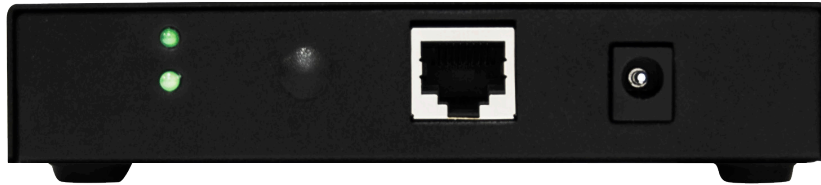

DVI-D and RS-232 Extender Over Cat5e/6 Using HDBaseT Up to 245 ft.

LDX

Long Range DVI-D and RS-232 Extender

Extend DVI-D video and RS-232 signals up to 245 feet over a single Cat5e/6 cable

OVERVIEW

Using HDBaseT technology, the LDX DVI extender is capable of sending a DVI-D signal up to 245 feet over a single conventional and inexpensive Cat5e/6 cable. HDBaseT technology is superior to older DVI extenders that require a special Cat6 shielded cable to go a short distance. The LDX extender also features RS-232 signal extension, enabling long-distance control of displays or devices.

FEATURES

- Extends DVI-D up to 245 ft from the Source
- Data Recovery for Digital Video
- Supports up to 1920x1200 Digital Video Resolution (@ 60Hz)
- Supports 4K/2K (3840x2160) video resolution (@ 30Hz)
- Automatic DDC Learning
- Uncompressed Video Using HDBaseT
- RS-232 Extension Enables Long-Distance Control
- External Power Adapter for Transmitter and Receiver Unit
- Plug-and-Play Ready

SPECIFICATIONS

LDX Front

LDX Back

VIDEO	
Format	DVI-D Single Line
Maximum Pixel Clock	165 MHz
Input Interface (TX)	(1) DVI-D 29-pin (Female)
Output Interface (RX)	(1) DVI-D 29-pin (Female)
Resolution	Up to 1920 x 1200 @60Hz
DDC	5 volts p-p(TTL)
Input Equalization	Automatic
Input Cable Length	Up to 20 ft.
Output Cable Length	Up to 20 ft.