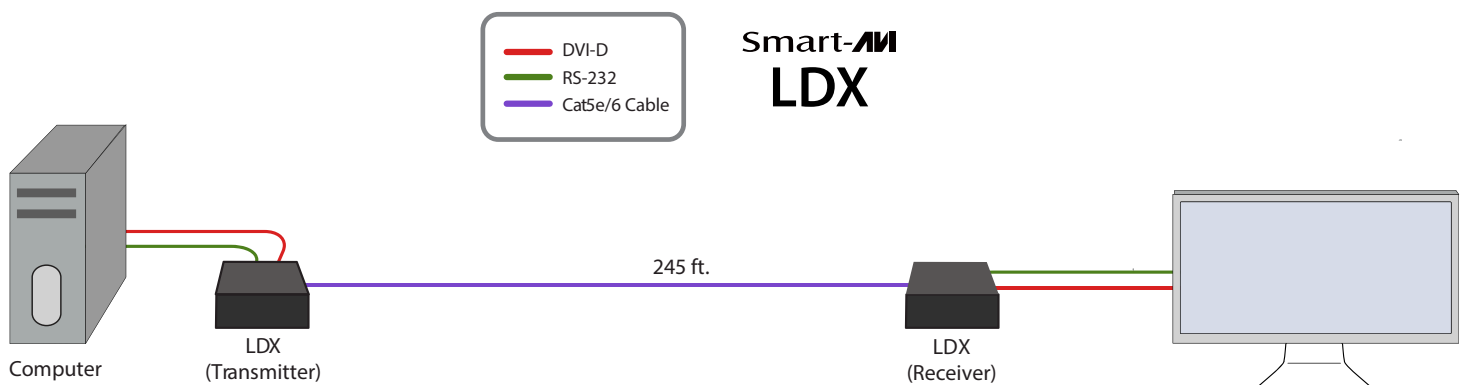

DVI-D and RS-232 Extender Over Cat5e/6 Using HDBaseT Up to 245 ft.

LDX

Long Range DVI-D and RS-232 Extender

Extend DVI-D video and RS-232 signals up to 245 feet over a single Cat5e/6 cable

OVERVIEW

Using HDBaseT technology, the LDX DVI extender is capable of sending a DVI-D signal up to 245 feet over a single conventional and inexpensive Cat5e/6 cable. HDBaseT technology is superior to older DVI extenders that require a special Cat6 shielded cable to go a short distance. The LDX extender also features RS-232 signal extension, enabling long-distance control of displays or devices.

FEATURES

- Extends DVI-D up to 245 ft from the Source
- Data Recovery for Digital Video
- Supports up to 1920x1200 Digital Video Resolution (@ 60Hz)
- Supports 4K/2K (3840x2160) video resolution (@ 30Hz)
- Automatic DDC Learning
- Uncompressed Video Using HDBaseT
- RS-232 Extension Enables Long-Distance Control
- External Power Adapter for Transmitter and Receiver Unit
- Plug-and-Play Ready

SPECIFICATIONS

LDX Front

LDX Back

VIDEO	
Format	DVI-D Single Line
Maximum Pixel Clock	165 MHz
Input Interface (TX)	(1) DVI-D 29-pin (Female)
Output Interface (RX)	(1) DVI-D 29-pin (Female)
Resolution	Up to 1920 x 1200 @60Hz
DDC	5 volts p-p(TTL)
Input Equalization	Automatic
Input Cable Length	Up to 20 ft.
Output Cable Length	Up to 20 ft.

OTHER	
Power	External 100-240 VAC/5VDC2A
Dimensions	5.125 in W x 1 in H x 3.625 in D
Weight	0.5 lb
Operating Temp.	0-55 °C (32-131°F)
Storage Temp.	-20-85 °C (-4-185 °F)
Humidity	Up to 95%
RS-232	
Input Interface (TX)	DB9 (Female)
Output Interface (RX)	DB9 (Female)
Speed	@ 115 Kbps