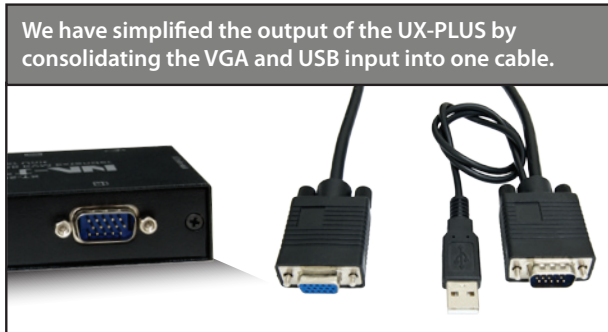

What's in the Box?

PART NO.	QTY	DESCRIPTION
UX-RXPLUS	1	WUXGA+USB Receiver. Includes PS5VDC2A
UX-TXPLUS	1	WUXGA+USB Transmitter. Includes PS5VDC2A
Power Supply	2	PS5VDC2A
CCKVMUSB6F	1	Assembled KVM USB Cable, 6ft.

Technical Specifications

VIDEO	
Format	RGBHV, RGsB, YUV, Y/C, CVBS
Resolution	Up to 1920x1200VGA, SVGA, XGA, SXGA, UXGA, WUXGA
Input Interface (TX)	(1) HD-15 Male / USB
Output Interface (TX)	(1) HD-15 Female (for local display)
Output Interface (RX)	(1) HD-15 Female
USB	
Signal Type	USB 1.1
Input Interface (TX)	(1) HD-15 Male / VGA
Output Interface (TX)	(2) USB Type A (Female) (for local keyboard and mouse)
Output Interface (RX)	(2) USB Type A (Female)
OTHER	
Power	External 100-240 VAC/5VDC2A @10W
Dimensions	5 in W x 1 in H x 3 in D
Weight	1 lb.
Approvals	UL, CE, ROHS Compliant
Operating Temp.	32-131°F (0-55 °C)
Storage Temp.	-4-185 °F (-20-85 °C)
Humidity	Up to 95%

For more information, visit www.smartavi.com.

Rack Mountable Option

Our SmartRack is the perfect solution to allow virtually all SmartAVI devices to be custom mounted in a standard 19" server rack. The SmartRack is fully adjustable and can secure/organize several devices.

www.smartavi.com

Introduction

The UX-PLUS is a cross-platform WUXGA and USB KVM switch capable of sharing one computer between two consoles, one local and one remote.

Features

- Supports WUXGA video extension for resolutions up to 1920 x 1200
- Local WUXGA output for a local display
- Plug and play, no software required
- Fully compliant with USB 1.1 specifications for Keyboard and Mouse
- Built-in skew compensation
- Uses a single CAT5 UTP cable up to 500 feet
- External power adapter for transmitter and receiver unit
- Fully transparent (does not use any emulation)