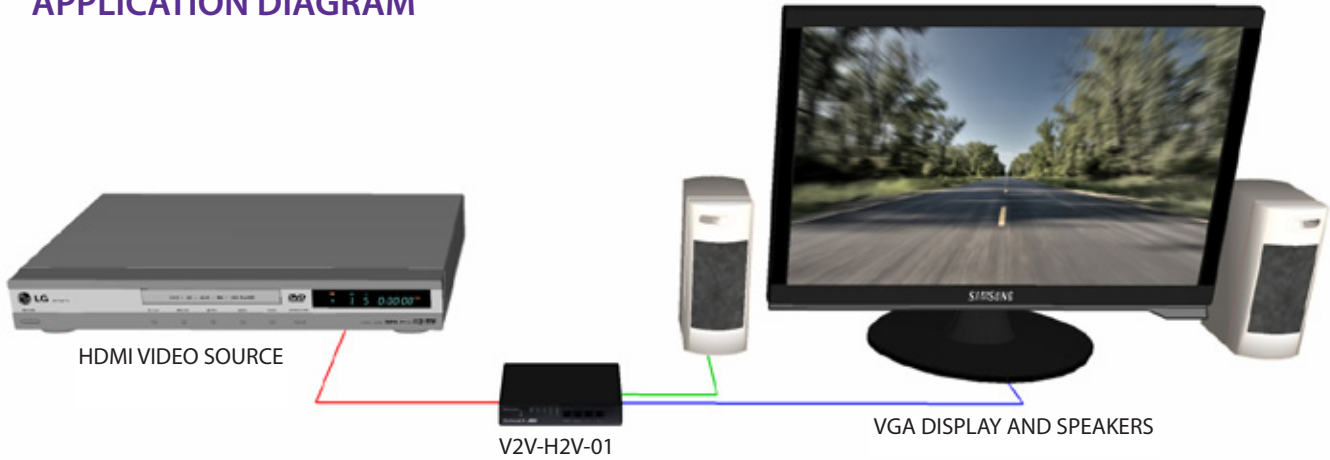

FEATURES

- Converts One HDMI Input Signal to One YPbPr+SPDIF or VGA+SPDIF Signal
- Supports Video input : HDMI 1.2a
- Supports Audio output : SPDIF(Optical)+ R/L Analog
- Supports Video Output : Supports up to WUXGA, 480i, 480p, 720p and 1080i(50/60Hz)
- HDCP 1.2 Protocol Compliant
- No loss of quality
- LED Indicators
- Easy to install within minutes

SPECIFICATIONS

APPLICATION DIAGRAM

HDMI VIDEO INPUT

Format	HDMI 1.3b [Deep Color, xvYcc color space supported]
DVI Compliance	Single-link DVI-D 1.1
HDCP Compliance	1.0/1.1
Video Bandwidth	Single-link 340MHz [10.2Gbps]
Resolution	480i,480p,720i,720p,1080i
Input Interface	(1) HDMI[7.1ch audio & video]
Connector	Type A[19-pin female]
Maximum Distance	25 ft.