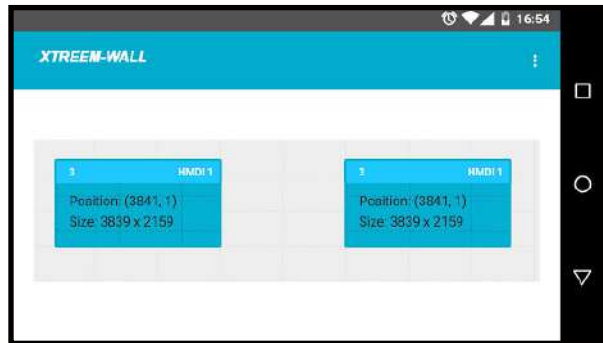

FLEXIBLE CONTROL FROM ANYWHERE!

Front Panel Buttons:

XTREEM-WALL features a simple push-button control panel for switching between sources and accessing preset configurations.

Web Control:

Control everything from source resolution and aspect ratios to creative display modes from anywhere in the world over the Internet with SmartAVI's easy-to-use web control interface for the XTREEM-WALL.

IR Control:

Control source switching, resolution, creative display modes, and more at a convenient distance from the unit with our included RC-100 infrared remote control.

Access the web console at any time from your web browser.

DOWNLOAD THE XTREEM-WALL APP

Maintain easy access to the XTREEM-WALL from an Android phone or tablet with SmartAVI's XTREEM-WALL apps.

Configure and control video walls on the fly without the hassle of having to log in and out of a browser-based web console. It's easy, it's effective, and FREE!

APPLICATION DIAGRAM