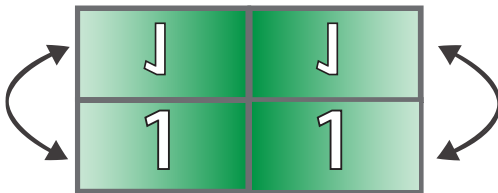

Full Video Wall Mode:

Project video from a single input source across every screen on your video wall for an absorbing & large-scale HD display.

PIP Mode:

Place an window from any video source over a portion of your video wall for a Picture-in-Picture (PIP) display.

POP Mode:

Place video sources side-by-side in full screen or preserved aspect ratios: great for dividing up your video wall display.

Flip Mode:

Flip video sources from one half of the wall to the other to create a gorgeous and artistic reflected display.