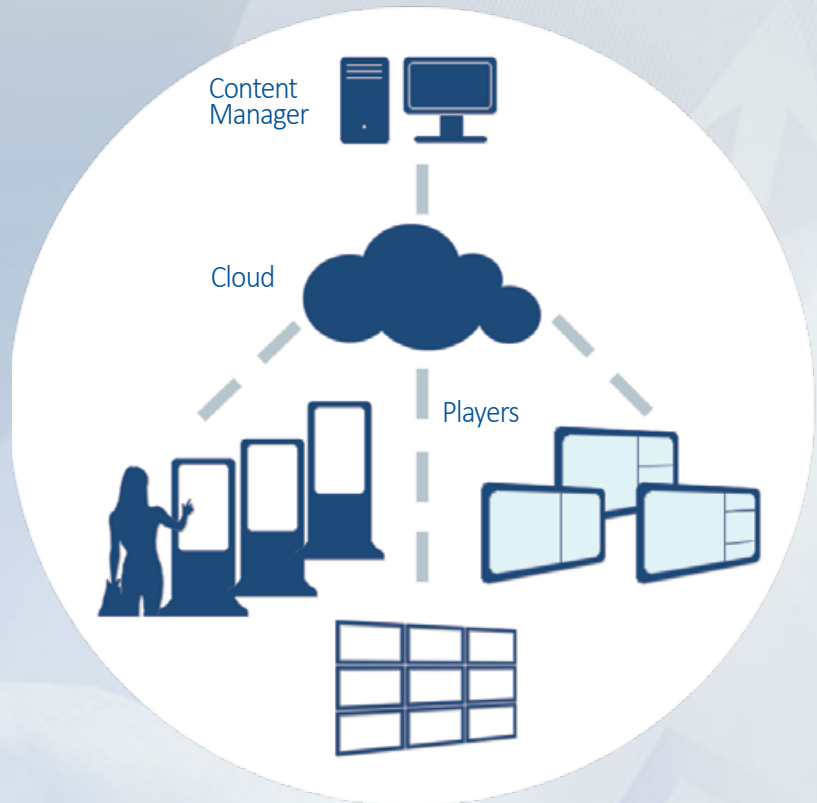

It can be used vertically and horizontally, the LFD monitors are easy to install with simple wall brackets supplied; They are equipped with Wi-Fi, SD card reader, and a simple free software for Digital Signage Cloud control.

Platform & Management Software

The LFD monitor or kiosk dedicated to digital signage is managed via an Internet connection or locally programmable.

Each **LFD Monitor (Player)** comes with SmartMedia SmartSignage, the software for Digital Signage that allows the management of one or more devices, the orientation of the screen to load media files to the schedule management.

The program for communications and multimedia files can be setup in a continuous loop mode or specific scheduling can be deployed.

Each monitor on the network can host and manage its own customized schedule, as well as the reference template that contains the style settings such as background colors, effects and transition times, and the speed of scrolling the titles.

Each screen can be divided into several areas of administration, accommodating many file formats.

Within each area, you can schedule the publication of video, images, weather information, date / time, subtitles, a company logo and a link to a preset website.