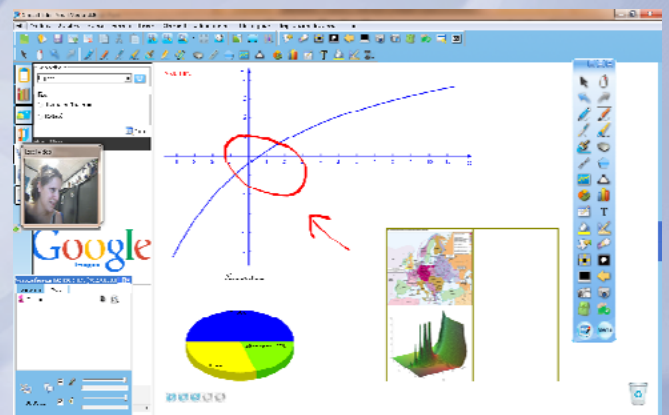

AUTOMATIC RECOGNITION

Recognition of manual writing and conversion to editable text. Automatic recognition of geometric shapes. Editor Formulas for writing and inserting mathematical symbols Function text-to-speech (speech synthesis) in English (and any language installed on the operating system) for the conversion of written text into speech and the use also by the dyslexic students

MORE FUNCTIONALITY

Control of all the functions of the PC, notebook and applications with the ability to create and import annotations, highlight and enlarge parts of the screen, insert text using the on-screen keyboard, save and print what has been written on the blackboard, etc. Division into two demarcated areas of the active surface of the IWB (eg teacher-student or student-student) with the possibility of simultaneously using different functions (eg double interrogation). Personalized user interface: each teacher can, using a password, customize the graphic interface of the software according to his needs

COMPATIBILITY, UPDATE

Compatible with the most common operating systems. Automatic software update to new releases available.