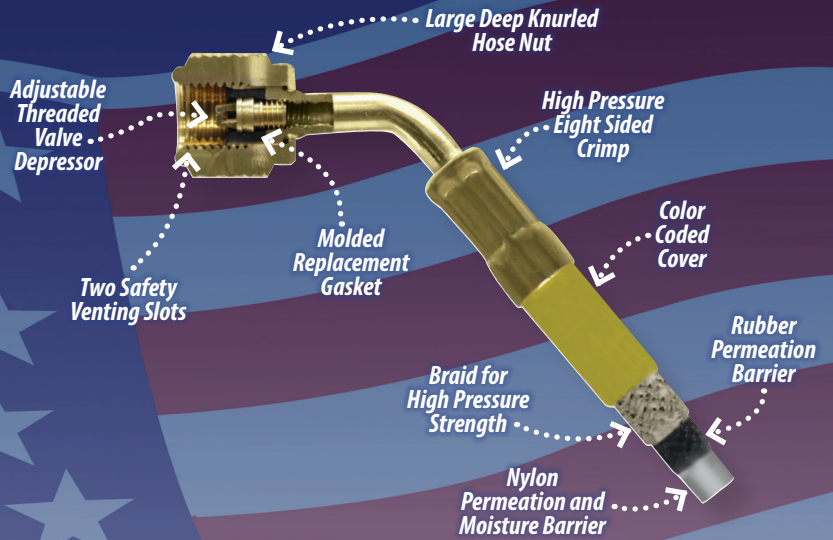

Premium flexible barrier hose with standard fittings

# Soft Magic® Barrier Hose

Rated for R-410A, CFC, HCFC  
and HFC refrigerants

**FOR U.S. JOBS**  
UNIWELD EMPLOYS OVER 300 WORKERS

**RATED FOR  
R410A  
\*2 YEAR  
WARRANTY**

Maximum Working Pressure: 800 PSI  
Burst Pressure: 4000 PSI

Standard Fitting  
(actual size)

**5 HVAC/R TOOLS**

	Length		Red	Yellow	Blue	Hose Set 1 Each R, Y, B Part#
			Part#	Part#	Part#	
Soft Magic® Barrier Hoses with Standard Fittings	6"	15cm	H06SMBR	H06SMBY	H06SMBB	HC353SMB Hose Set: [2] 3 ft. hoses and [1] 5 ft. Hose
	12"	30cm	H1SMBR	H1SMBY	H1SMBB	
	24"	60cm	H2SMBR	H2SMBY	H2SMBB	
	36"	90cm	H3SMBR	H3SMBY	H3SMBB	HC3SMB
	48"	120cm	H4SMBR	H4SMBY	H4SMBB	HC4SMB
	60"	150cm	H5SMBR	H5SMBY	H5SMBB	HC5SMB
	72"	180cm	H6SMBR	H6SMBY	H6SMBB	HC6SMB
	96"	240cm	H8SMBR	H8SMBY	H8SMBB	HDC5MB Hose Set: [3] 5 ft. 1/4" Hoses and [1] 5 ft. 3/8" Hose
	25'	7.50m	H25SMBR	H25SMBY	H25SMBB	
	50'	15.00m	H50SMBR	H50SMBY	H50SMBB	
100'	30.00m	H100SMBR	H100SMBY	H100SMBB		